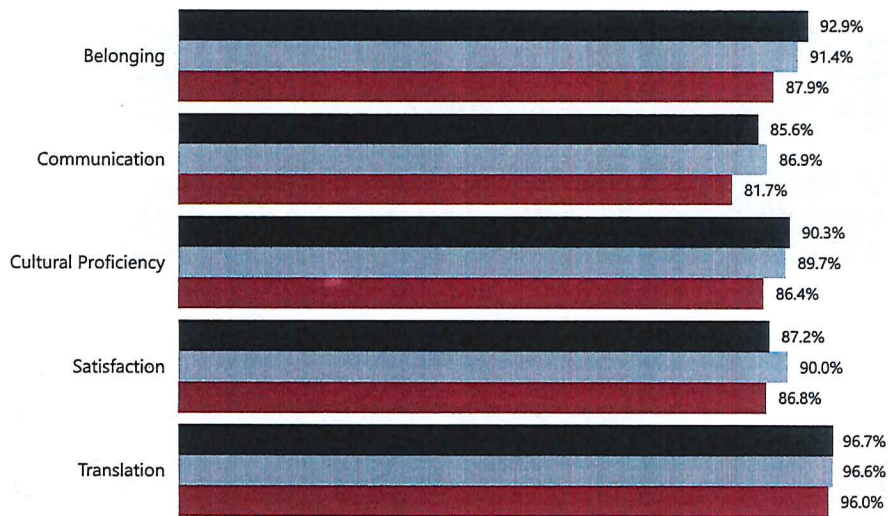

Click to change school or language

- Summary
- Students
- Student Performance
- Staff
- Family**
- Resources

**How do families in the Partee Elementary School Community feel about their school?**

In the 2024-25 school year, 21.0% of the families at Partee Elementary School participated in the annual Educational Effectiveness Survey (18.6% participated overall for the district). The survey asks families about their perceptions of and satisfaction with their school. The chart shows the percent of families that responded positively.

● School ● EdLevel ● GCPS

**What percent of students are assigned a chromebook or laptop?**

SCHOOL	GCPS ES	GCPS
<b>90.8%</b>	97.7%	96.5%

[For more information on the annual Educational Effectiveness Survey Click Here.](#)