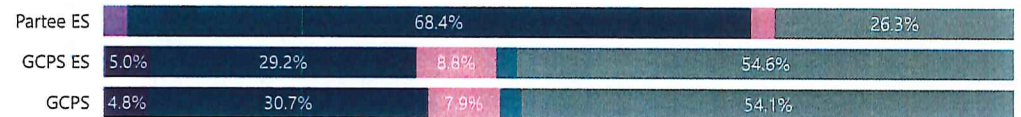

## Staff Demographics

What is the demographic composition of our staff?

Certified Staff by Gender

● Female ● Male

Certified Staff by Race/Ethnicity

● Amer Ind ● Asian ● Black ● Hispanic ● Multiracial ● White