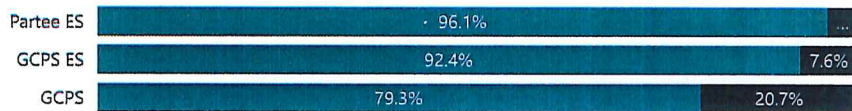

H. Partee Elementary School

Principal: Jennifer L. Clowers (Since 2021)

School Year 2024-25

Click to change school or language

- Summary
- Students
- Student Performance
- Staff
- Family
- Resources

Student Demographics

How many students do we serve?

SCHOOL	GCPS ES	GCPS
775	77,772	182,518

What percent of students receive support services?

Free & Reduced Priced Meals

SCHOOL	GCPS ES	GCPS
77.8%	64.0%	61.0%

Multilingual Learner Education

SCHOOL	GCPS ES	GCPS
9.5%	30.3%	26.9%

What is the racial and ethnic background of our students?

● Amer Ind ● Asian ● Black ● Hispanic ● Multiracial ● White

Special Education

SCHOOL	GCPS ES	GCPS
16.8%	15.0%	14.0%

Gifted Education

SCHOOL	GCPS ES	GCPS
8.3%	13.1%	17.5%

Staff Demographics

What is the demographic composition of our staff?

Certified Staff by Gender

● Female ● Male

Certified Staff by Race/Ethnicity

● Amer Ind ● Asian ● Black ● Hispanic ● Multiracial ● White

This dashboard reflects data collected for the 2024-25 School Year. It is updated annually by September 01.