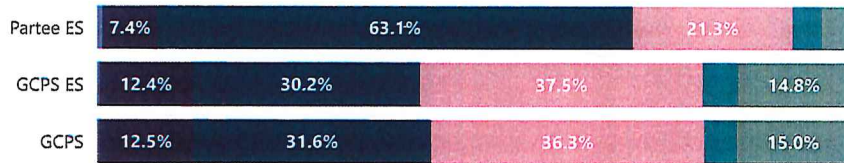

H. Partee Elementary School

Principal: Jennifer L. Clowers (Since 2021)

School Year 2024-25

Click to change school or language

- Summary
- Students
- Student Performance
- Staff
- Family
- Resources

Student Demographics

How many students do we serve?

SCHOOL	GCPS ES	GCPS
775	77,772	182,518

What percent of students receive support services?

Free & Reduced Priced Meals

SCHOOL	GCPS ES	GCPS
77.8%	64.0%	61.0%

Multilingual Learner Education

SCHOOL	GCPS ES	GCPS
9.5%	30.3%	26.9%

What is the racial and ethnic background of our students?

● Amer Ind ● Asian ● Black ● Hispanic ● Multiracial ● White

Special Education

SCHOOL	GCPS ES	GCPS
16.8%	15.0%	14.0%

Gifted Education

SCHOOL	GCPS ES	GCPS
8.3%	13.1%	17.5%

Staff Demographics

What is the demographic composition of our staff?

Certified Staff by Gender

● Female ● Male