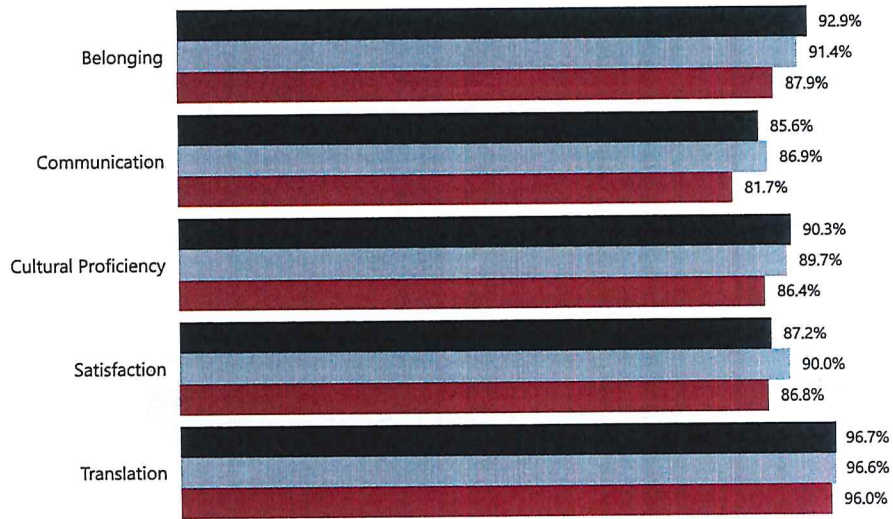

H. Partee Elementary School

Principal: Jennifer L. Clowers (Since 2021)
School Year 2024-25

Click to change school or language

- Summary
- Students
- Student Performance
- Staff
- **Family**
- Resources

How do families in the Partee Elementary School Community feel about their school?

In the 2024-25 school year, 21.0% of the families at Partee Elementary School participated in the annual Educational Effectiveness Survey (18.6% participated overall for the district). The survey asks families about their perceptions of and satisfaction with their school. The chart shows the percent of families that responded positively.

● School ● EdLevel ● GCPS

What percent of students are assigned a chromebook or laptop?

SCHOOL	GCPS ES	GCPS
90.8%	97.7%	96.5%

For more information on the annual Educational Effectiveness Survey [Click Here](#).

This dashboard reflects data collected for the 2024-25 School Year. It is updated annually by September 01.