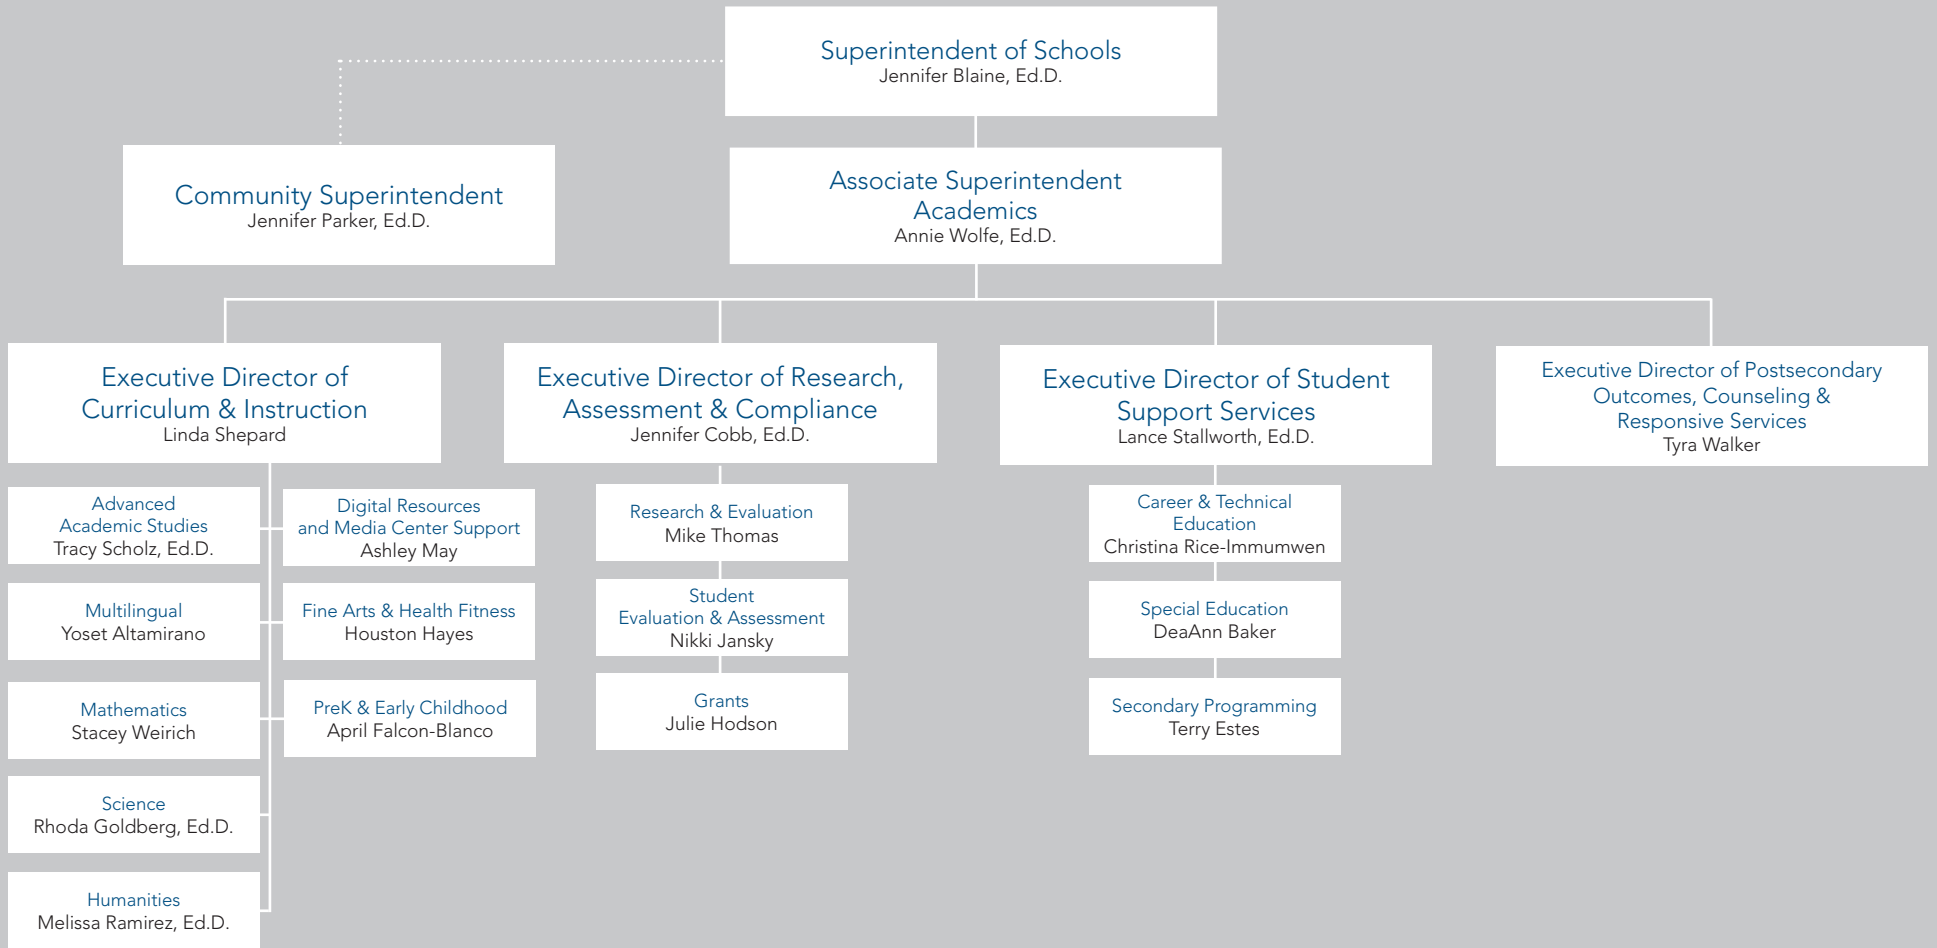

Spring Branch Independent School District

Spring Branch Independent School District ACADEMICS

Spring Branch Independent School District ADMINISTRATION & TALENT

Superintendent of Schools
Jennifer Blaine, Ed.D.

Community Superintendent
Jennifer Parker, Ed.D.

**Associate Superintendent
Administration & Talent**
Bryan Williams, Ed.D.

Police Chief
Larry J. Baimbridge

**Executive Director
of Athletics**
Paige Hershey