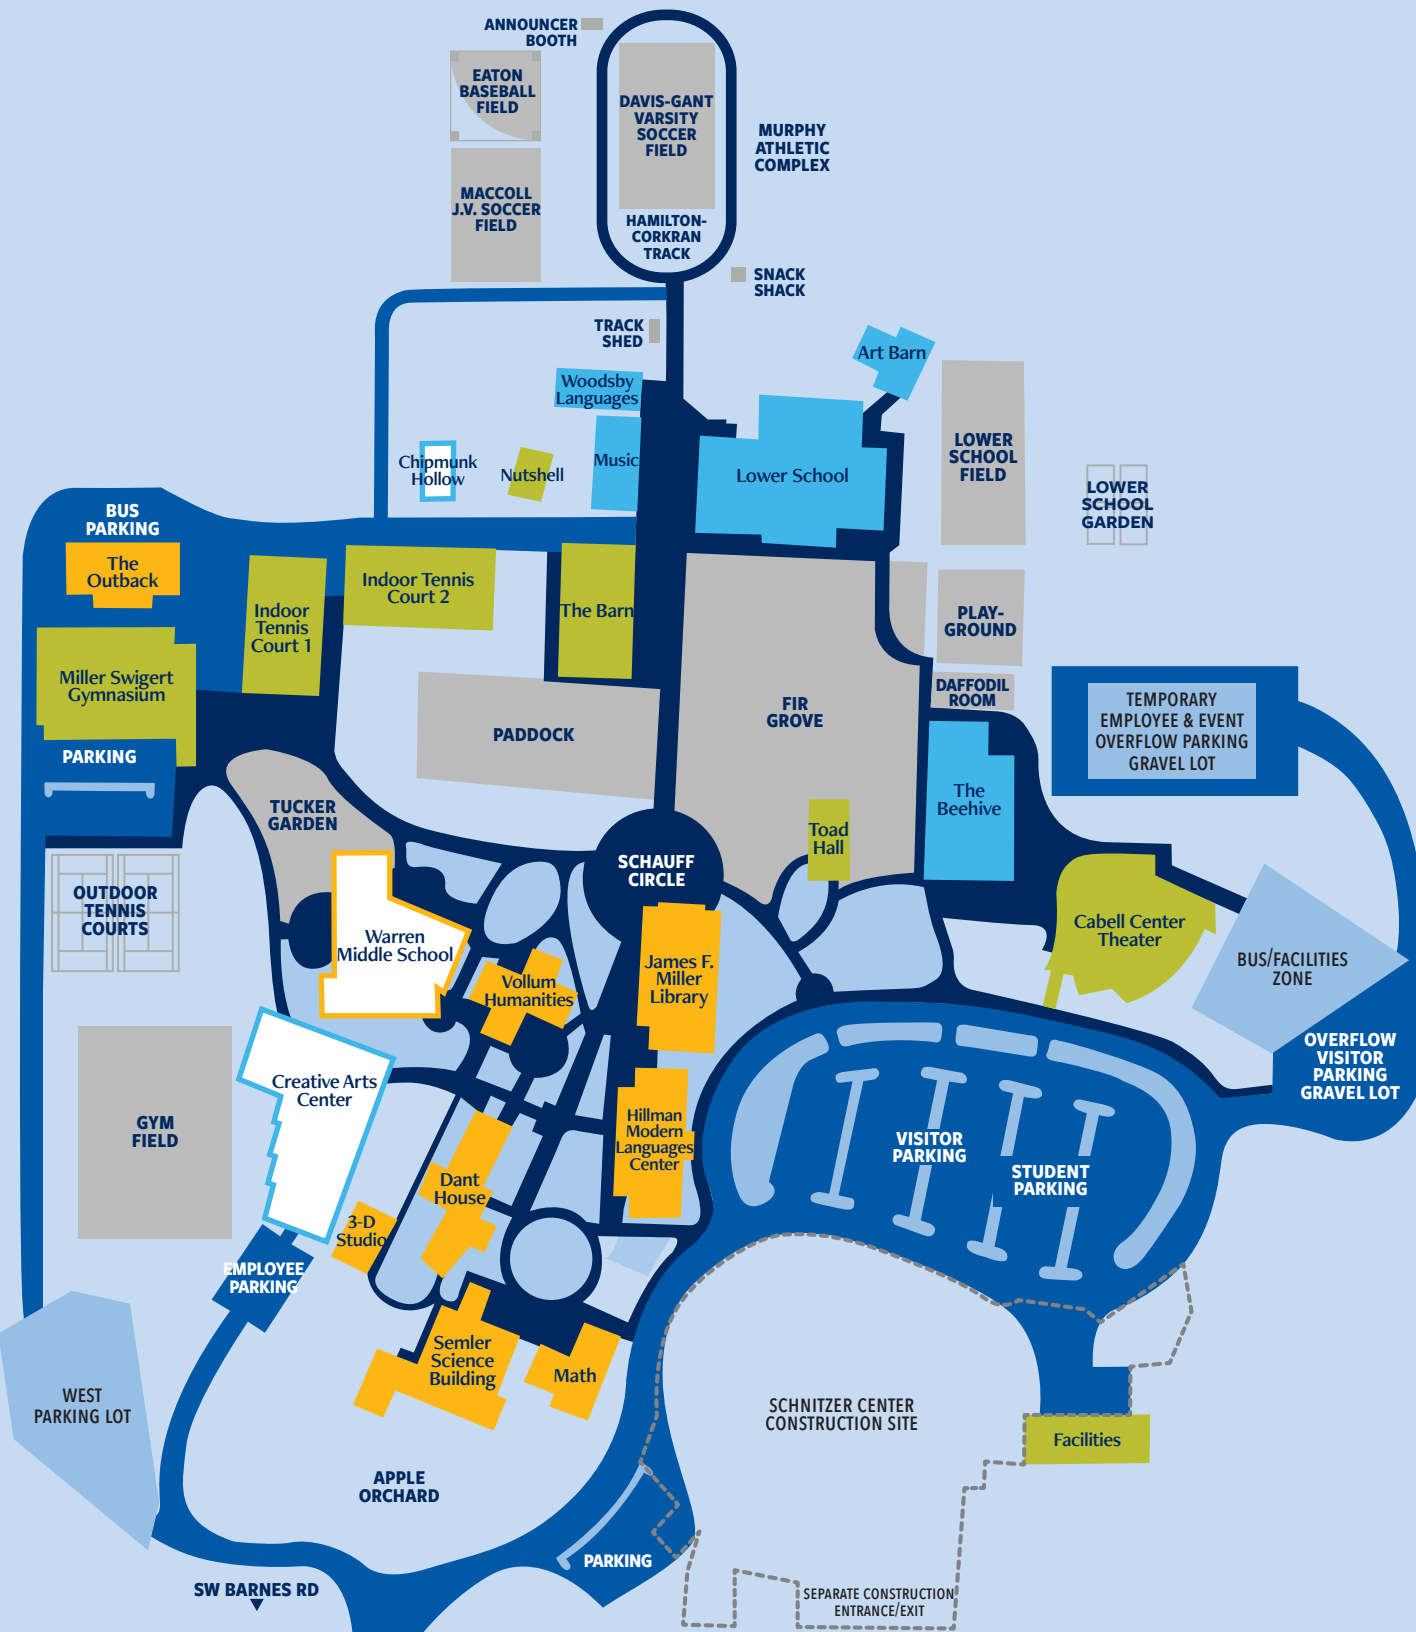

Indoor Tennis Court 1

Indoor Tennis Court 2: Ceramics, Woodshop

Facilities Office

BEGINNING & LOWER SCHOOL (BLS)

The Beehive: Beginning School

Lower School: BLS Office

Art Barn

Music

Woodsby Languages

Nutshell

MIDDLE SCHOOL (MS)

Warren Middle School: MS Office

MIDDLE SCHOOL AND UPPER SCHOOL

Creative Arts Center

Chipmunk Hollow: Music

UPPER SCHOOL (US)

Dant House: US Office

Vollum Humanities Center:

Learning Center

Equity and Inclusion Office

Dr. Herbert & Shirley Semler Science Building

Math

Hillman Modern Languages Center

James F. Miller Library: College Counseling

The Outback: Robotics and Engineering

3-D Studio

SW BARNES RD

SEPARATE CONSTRUCTION ENTRANCE/EXIT