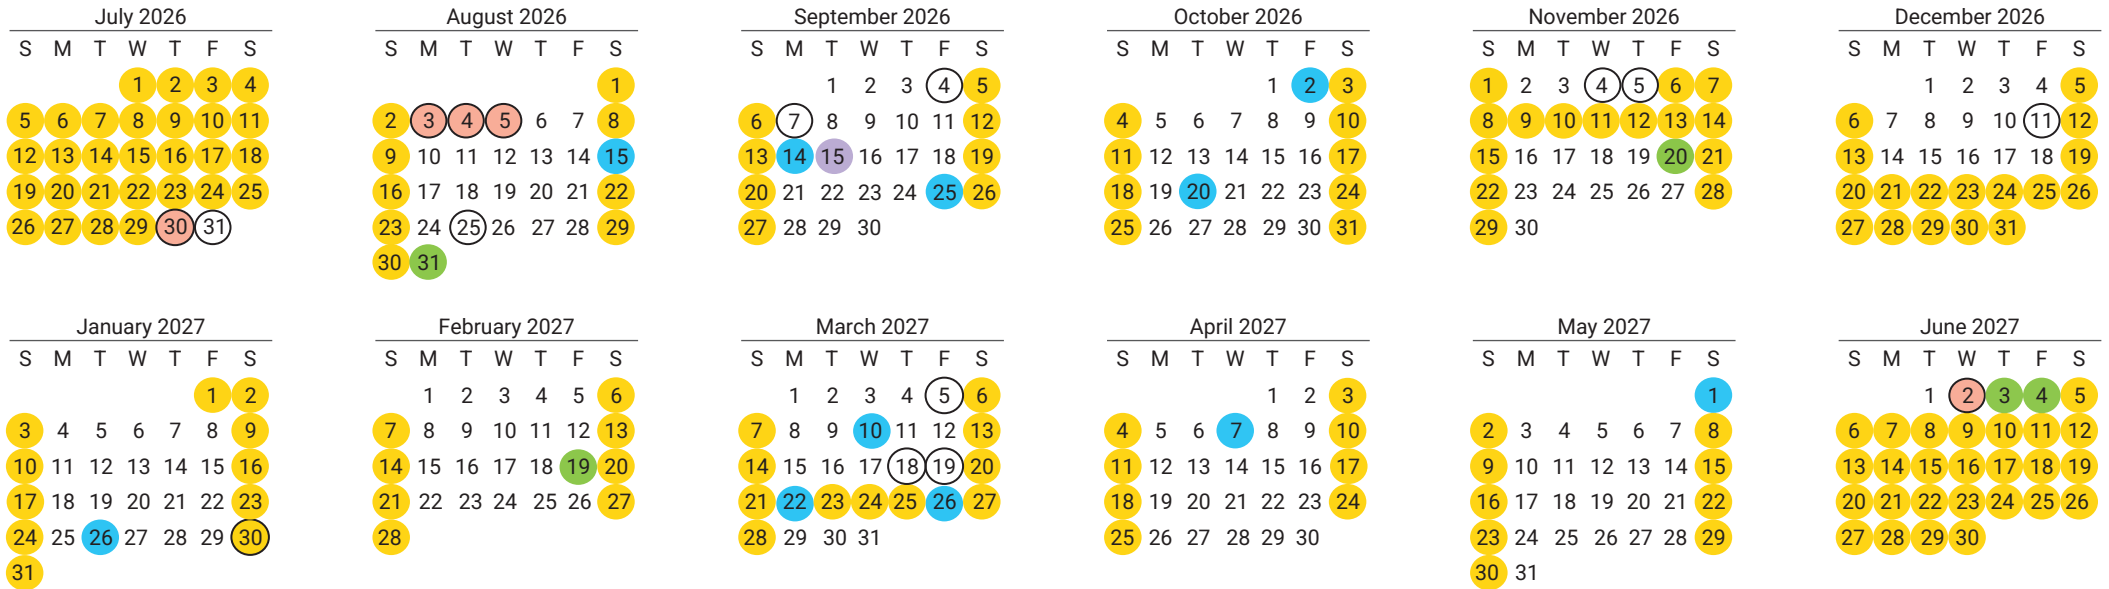

**OBEROI**  
INTERNATIONAL SCHOOL  
FREEDOM TO THINK. EMPOWER TO BE...

## Academic Calendar 2026 – 27

Published April 2026

● No School   
 ● Public Holiday   
 ● Non-Student Day   
 ● Half-Day   
 ○ Special Days   
 ● First/Last days of School

### IMPORTANT DATES

Aug 15: Independence Day  
 Aug 15: Parsi New Year  
 Sept 14: Ganesh Chaturthi  
 Sept 15: Half Day  
 Sept 25: Anant Chaturdashi  
 Oct 2: Gandhi Jayanti  
 Oct 20: Dussehra  
 Nov 6 - 15: Diwali Break  
 Dec 19 - Jan 3: Winter Break  
 Jan 26: Republic Day  
 Mar 10: Ramzan Eid  
 Mar 20 - 28: Spring Break  
 Mar 22: Holi  
 Mar 26: Good Friday  
 Apr 7: Gudi Padwa  
 May 1: Maharashtra Day

#### FIRST/LAST DAYS OF SCHOOL

Jul 30: IBDP (Gr. 11 - 12)  
 Aug 3: MYP (Gr. 6 - 10)  
 Aug 4: PYP (Gr. Skg - 5)  
 Aug 5: Nursery & Jkg  
 Jun 2: Last Day for Students