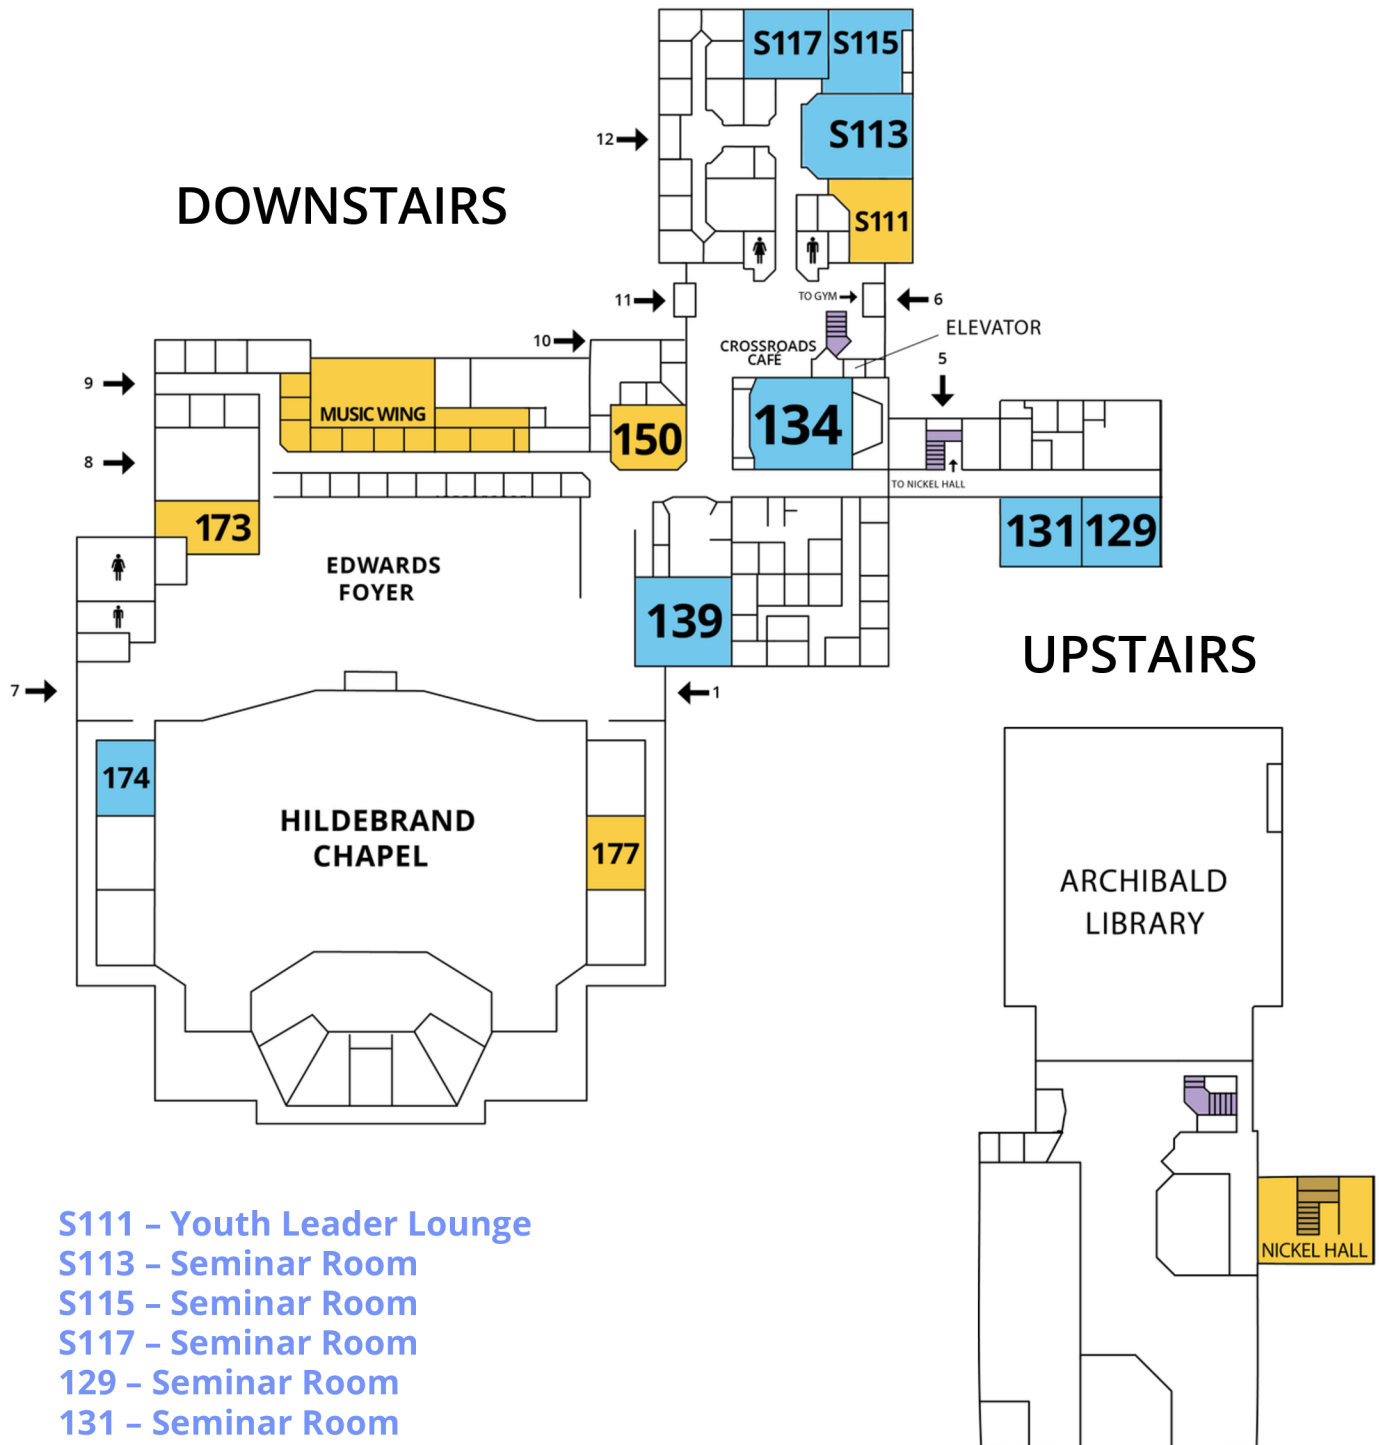

ACADEMIC BUILDING MAPS

H. BUDD SEMINARY WING

- S111 – Youth Leader Lounge
- S113 – Seminar Room
- S115 – Seminar Room
- S117 – Seminar Room
- 129 – Seminar Room
- 131 – Seminar Room
- 134 – Seminar Room
- 139 – Seminar Room
- 150 – Art Room
- 173 – YQ Merch Shop
- 174 – Seminar Room
- 177 – Just Dance!
- Music Wing – Nerf
- Nickel Hall – Prayer Room

- Seminar
- Activity
- Stairs