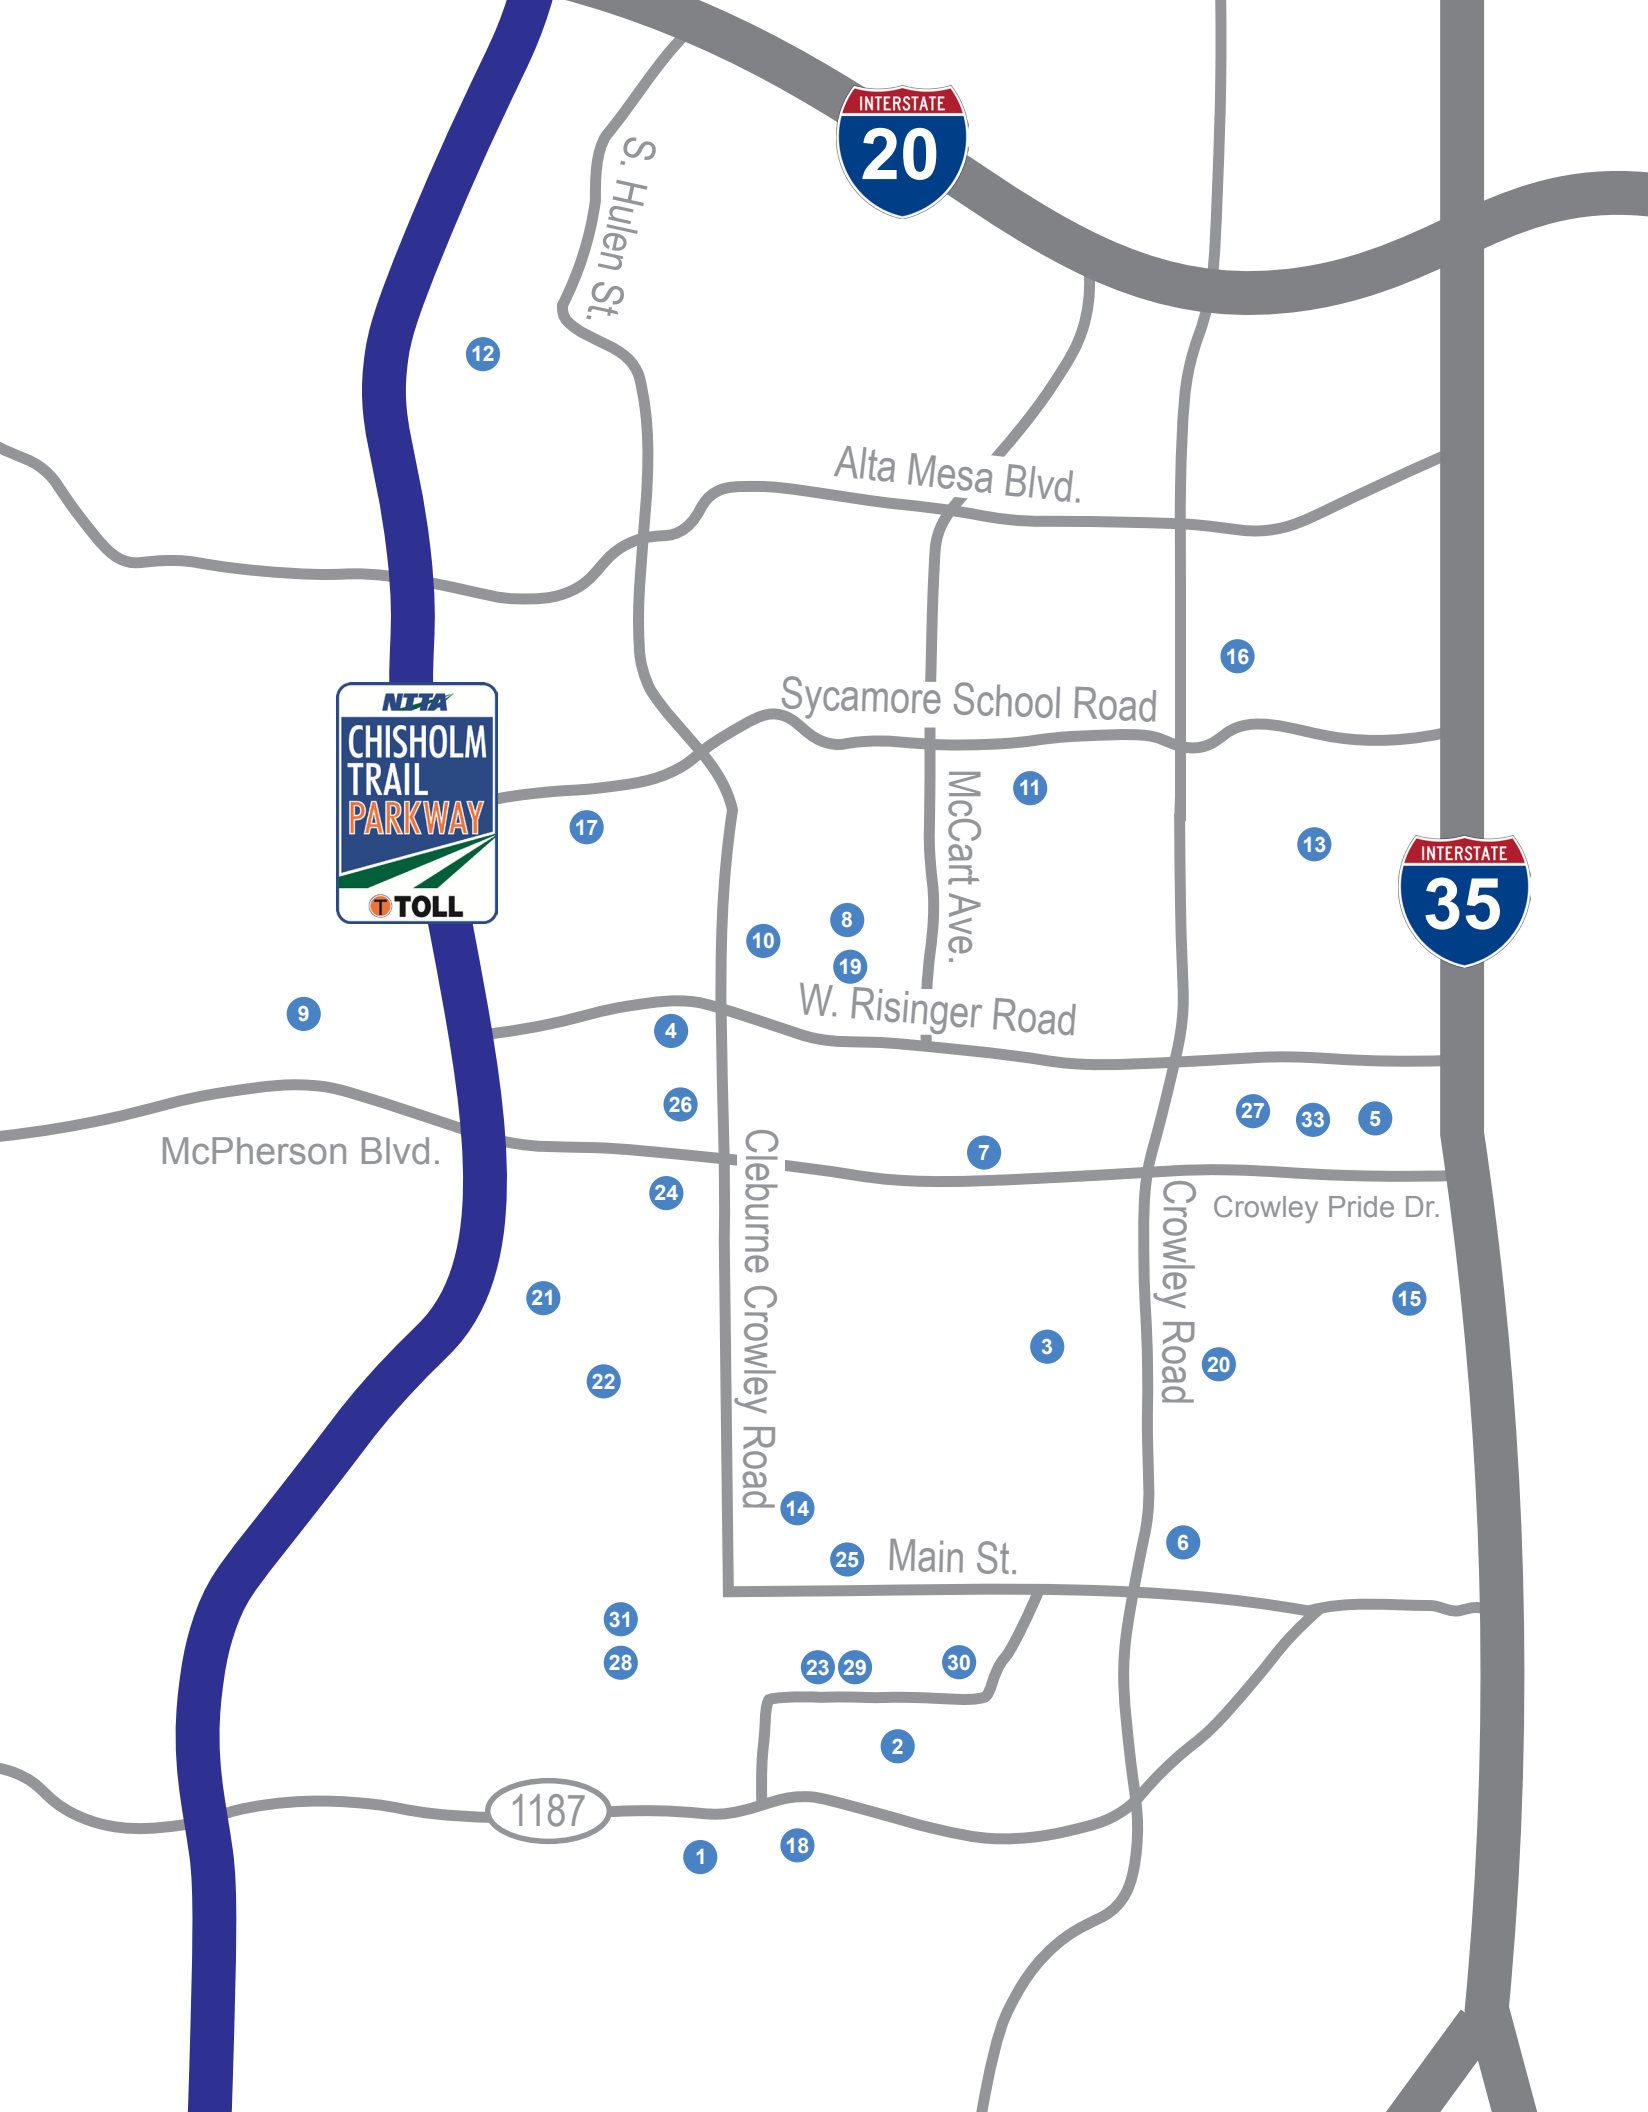

2025-26 District Map

Elementary Schools

- 1 Baylor Elementary School**
7701 Floyd Hampton Rd.
Crowley, TX 76036
817-297-5015
- 2 Bess Race Elementary School**
537 South Heights Dr.
Crowley, TX 76036
817-297-5080
- 3 Crowley Montessori Academy**
1101 Bolden Ave.
Crowley, TX 76036
817-297-5391
- 4 Dallas Park Elementary School**
8700 Viridian Ln.
Fort Worth, TX 76123
817-370-5620
- 5 David L. Walker Elementary School**
9901 Hemphill St.
Fort Worth, TX 76134
817-568-2745
- 6 Deer Creek Elementary School**
805 S. Crowley Rd.
Crowley, TX 76036
817-297-5880
- 7 J.A. Hargrave Elementary School**
9200 Poynter Rd.
Fort Worth, TX 76123
817-370-5630
- 8 Jackie Carden Elementary School**
3701 Garden Springs Rd.
Fort Worth, TX 76123
817-370-5600
- 9 June W. Davis Elementary School**
6301 Rockrose Trl.
Fort Worth, TX 76123
817-885-5700
- 10 Mary Harris Elementary School**
8400 West Cleburne Rd.
Fort Worth, TX 76123
817-370-7571
- 11 Meadowcreek Elementary School**
2801 Country Creek Ln.
Fort Worth, TX 76123
817-370-5690