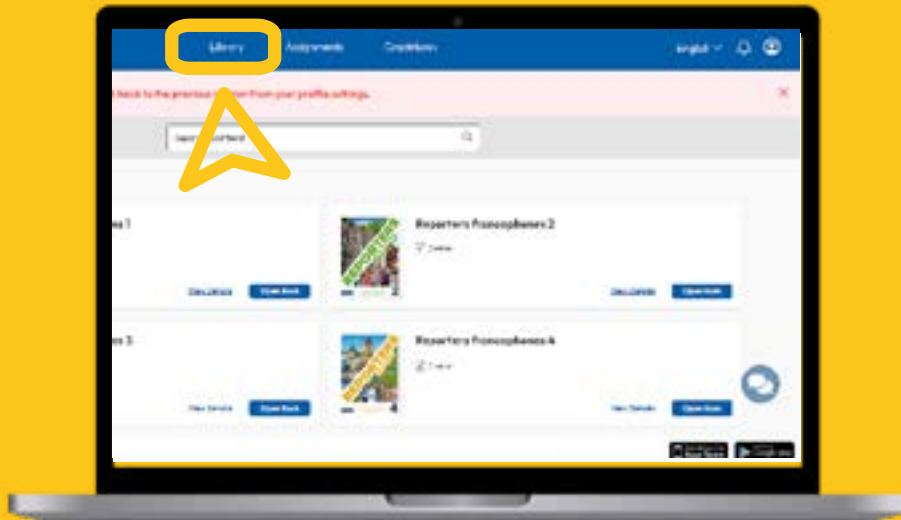

HOW TO ACCESS KLETT WORLD LANGUAGES' FRENCH 1-4 INSTRUCTIONAL MATERIALS

Suffolk Public Schools (VA)
Reviewer

STUDENT VIEW

CLICK ON LIBRARY

URL

klett1p.com

SERIES

Reporters francophones 1-4

USERNAME

klett.student.fre@spsk12.net

PASSWORD

KWL&VA!

Klett World
Languages