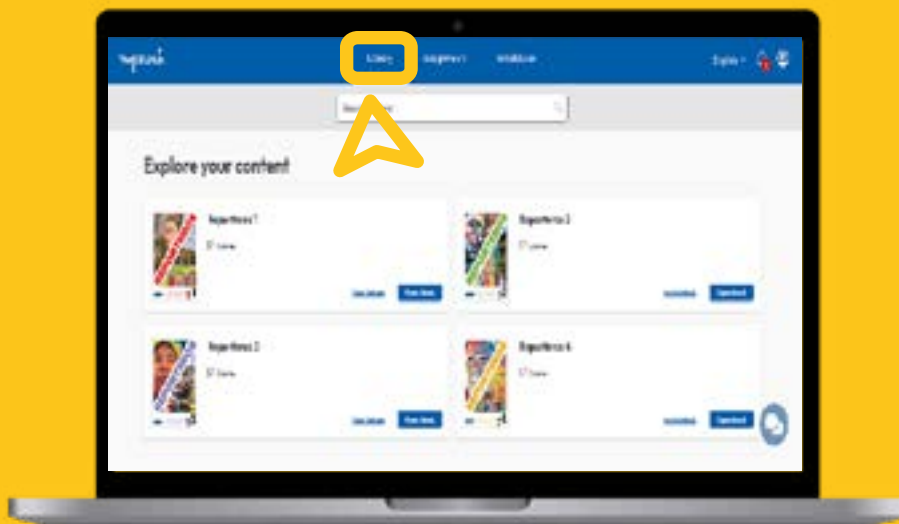

klett.teacher.spa@spsk12.net

PASSWORD

KWL&VA!

The teacher's view includes access to the Annotated Teacher's eBook, Student Edition, Workbook, and the resources available on The KWL Hub.

Demo access is valid through August 8, 2026

The KWL Hub Overview: [Click to Watch](#)

HOW TO ACCESS KLETT WORLD LANGUAGES' SPANISH 1-4 INSTRUCTIONAL MATERIALS

Suffolk Public Schools (VA)
Reviewer

STUDENT VIEW CLICK ON LIBRARY

URL

klettlp.com

SERIES

Reporteros 1-4