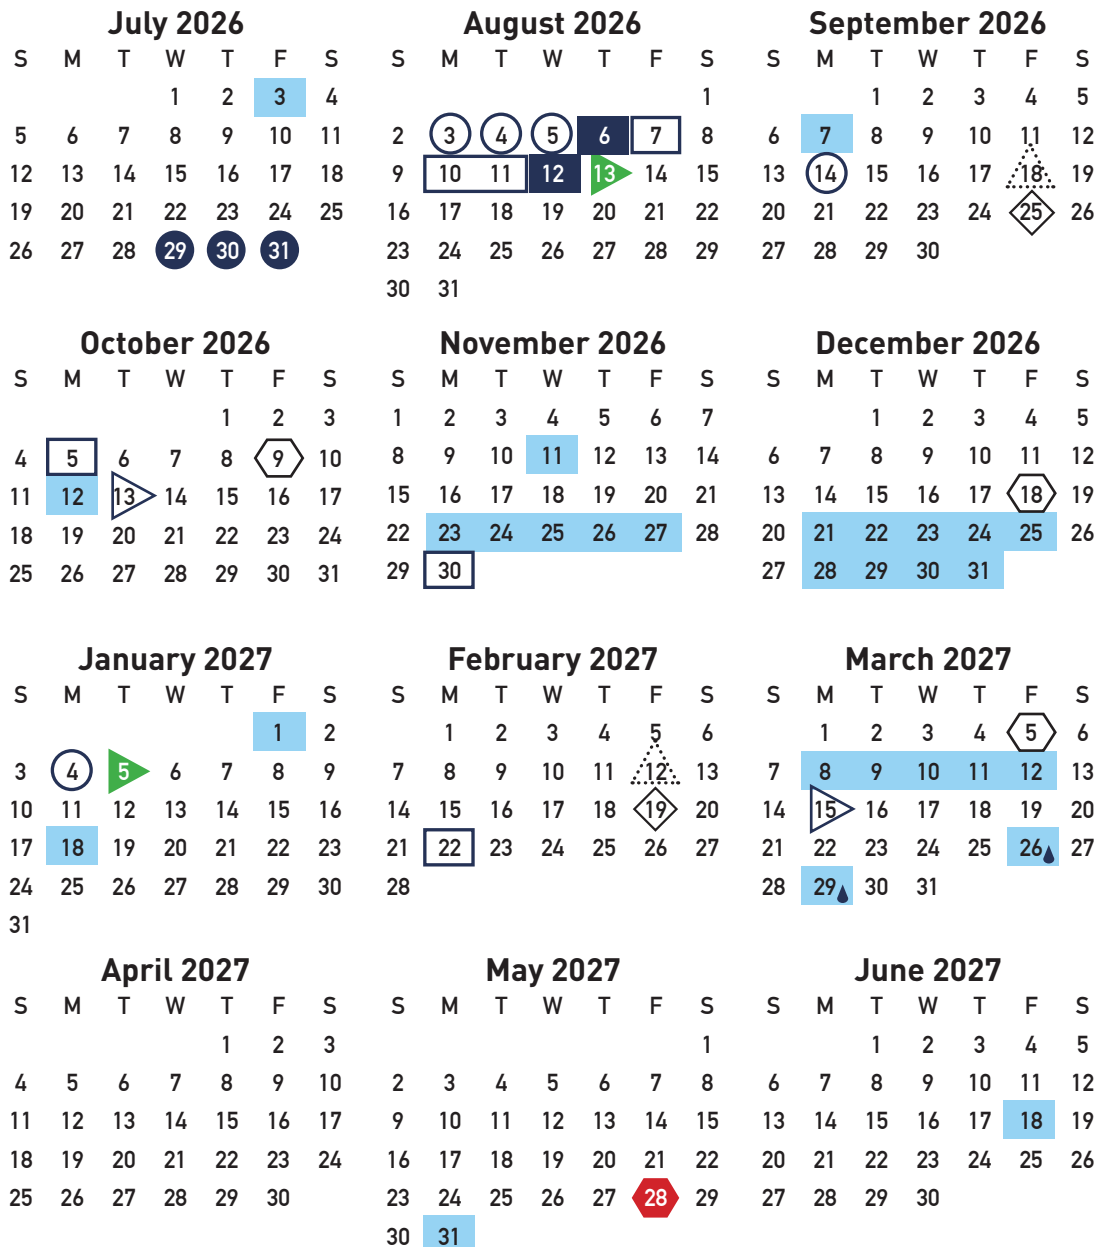

Calendar Key

-  First Day of Semester
-  Last Day of School
-  Start of Quarters
-  End of Quarters
-  Student & Staff Holiday
-  Student Holiday, District PD
-  Student Holiday, Campus PD
-  P/T Conf. /Elementary
-  P/T Conf. /Middle/High School
-  New Teacher PD
-  Teacher Workday/Student Holiday
-  Inclement Weather Make-Up Day

Important Dates

Independence Day	July 4
1st Day: New Teachers	Jul 29
First Day: Returning Staff	Aug 3
First Day of School	Aug 13
Labor Day	Sep 7
Columbus Day	Oct 12
Veterans Day	Nov 11
Thanksgiving Break	Nov 23-27
Winter Break	Dec 21-Jan 1
MLK Day	Jan 18
Presidents' Day	Feb 15
Spring Break	Mar 8-12
Good Friday	Mar 26
Last Day of School	May 28
Memorial Day	May 31
Juneteenth	June 18

Total Instructional Days: 176

- 1st Quarter: AUG 13-OCT 9
- 2nd Quarter: OCT 13-DEC 18
- 3rd Quarter: JAN 5-MAR 5
- 4th Quarter: MAR 15-MAY 28