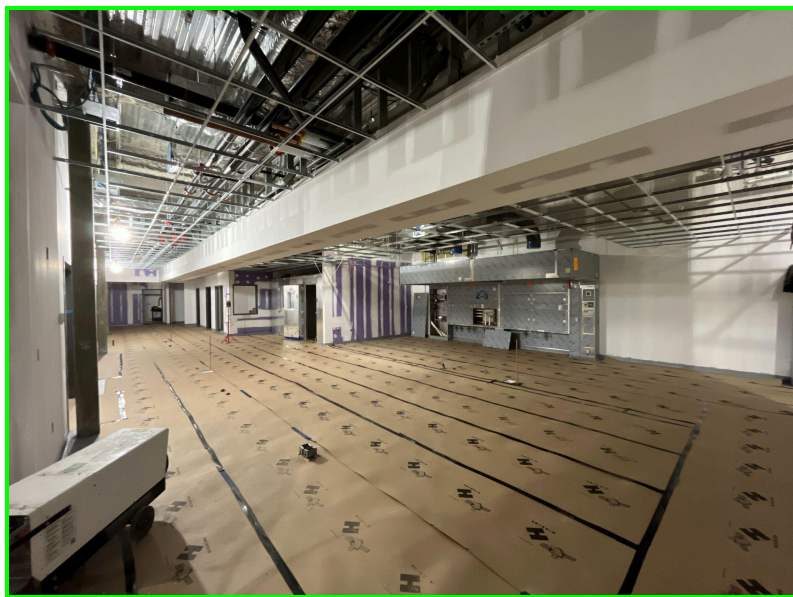

Kitchen flooring installed and protected. Start of kitchen equipment delivery and placement

If you have a safety concern, please contact the Turner Construction personnel Joseph Phelan, Project Manager (203) 410-0874 <jphelan@tcco.com> or Chris Chila, Project Superintendent (860) 634-7216 <cchila@tcco.com>

Visit our website: www.greenwickschools.org/CMSBC