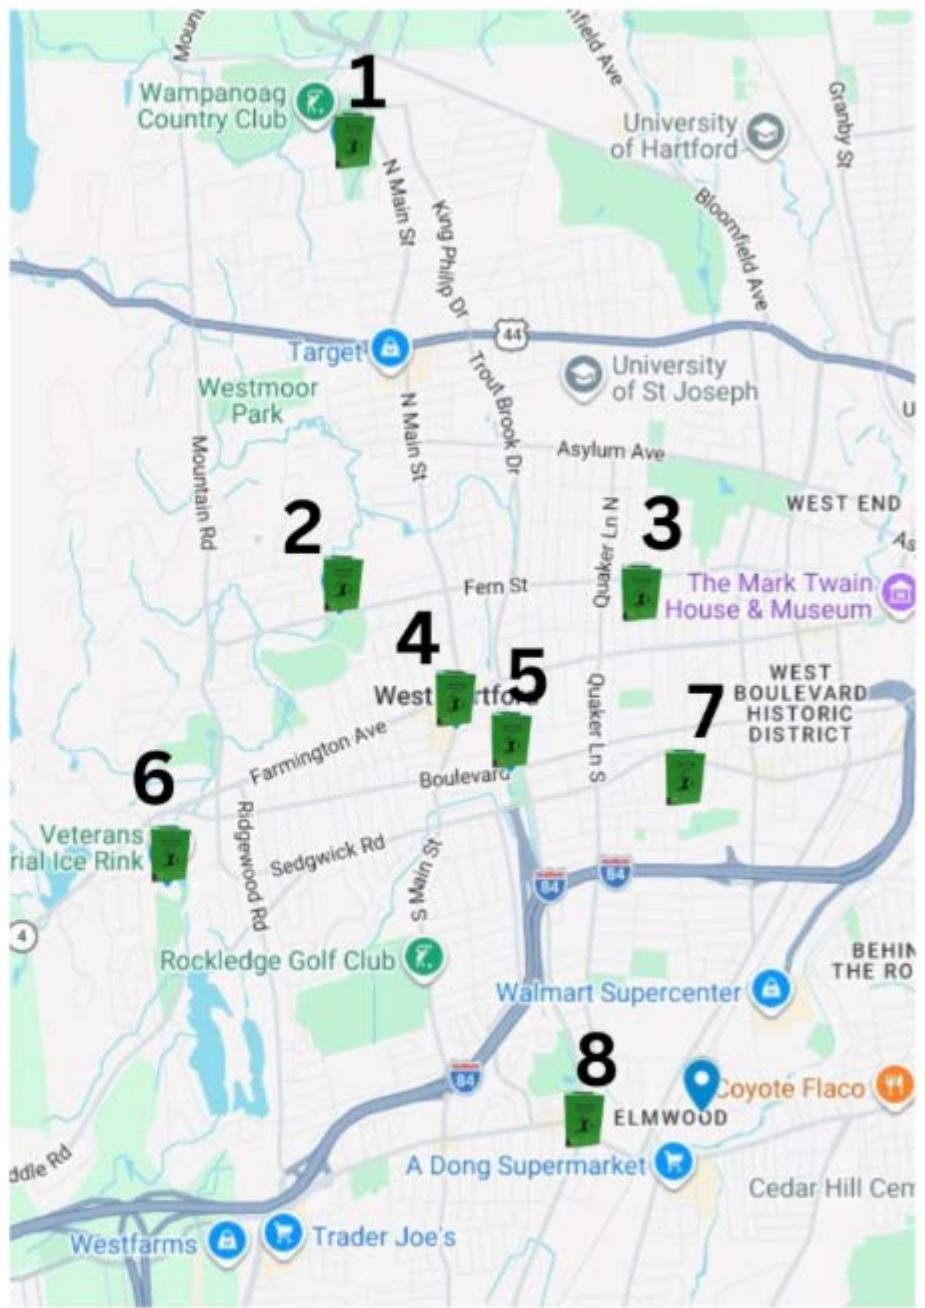

Food Scrap Drop-off Locations

Download the MetroKey app to get started!

1. **Eisenhower Park**
33 Sheep Hill Dr
2. **Fern Park**
567 Fern St
3. **Vanderbilt Park**
36 Frederick St.
4. **Town Hall**
50 S. Main St
5. **Norfeldt Field**
15 15 Boulevard
6. **Cornerstone Aquatics Ctr**
55 Buena Vista
7. **Kennedy Park**
160 Oakwood Ave
8. **Public Works**
25 Brixton St.

Info: foodscraps@westhartfordct.gov