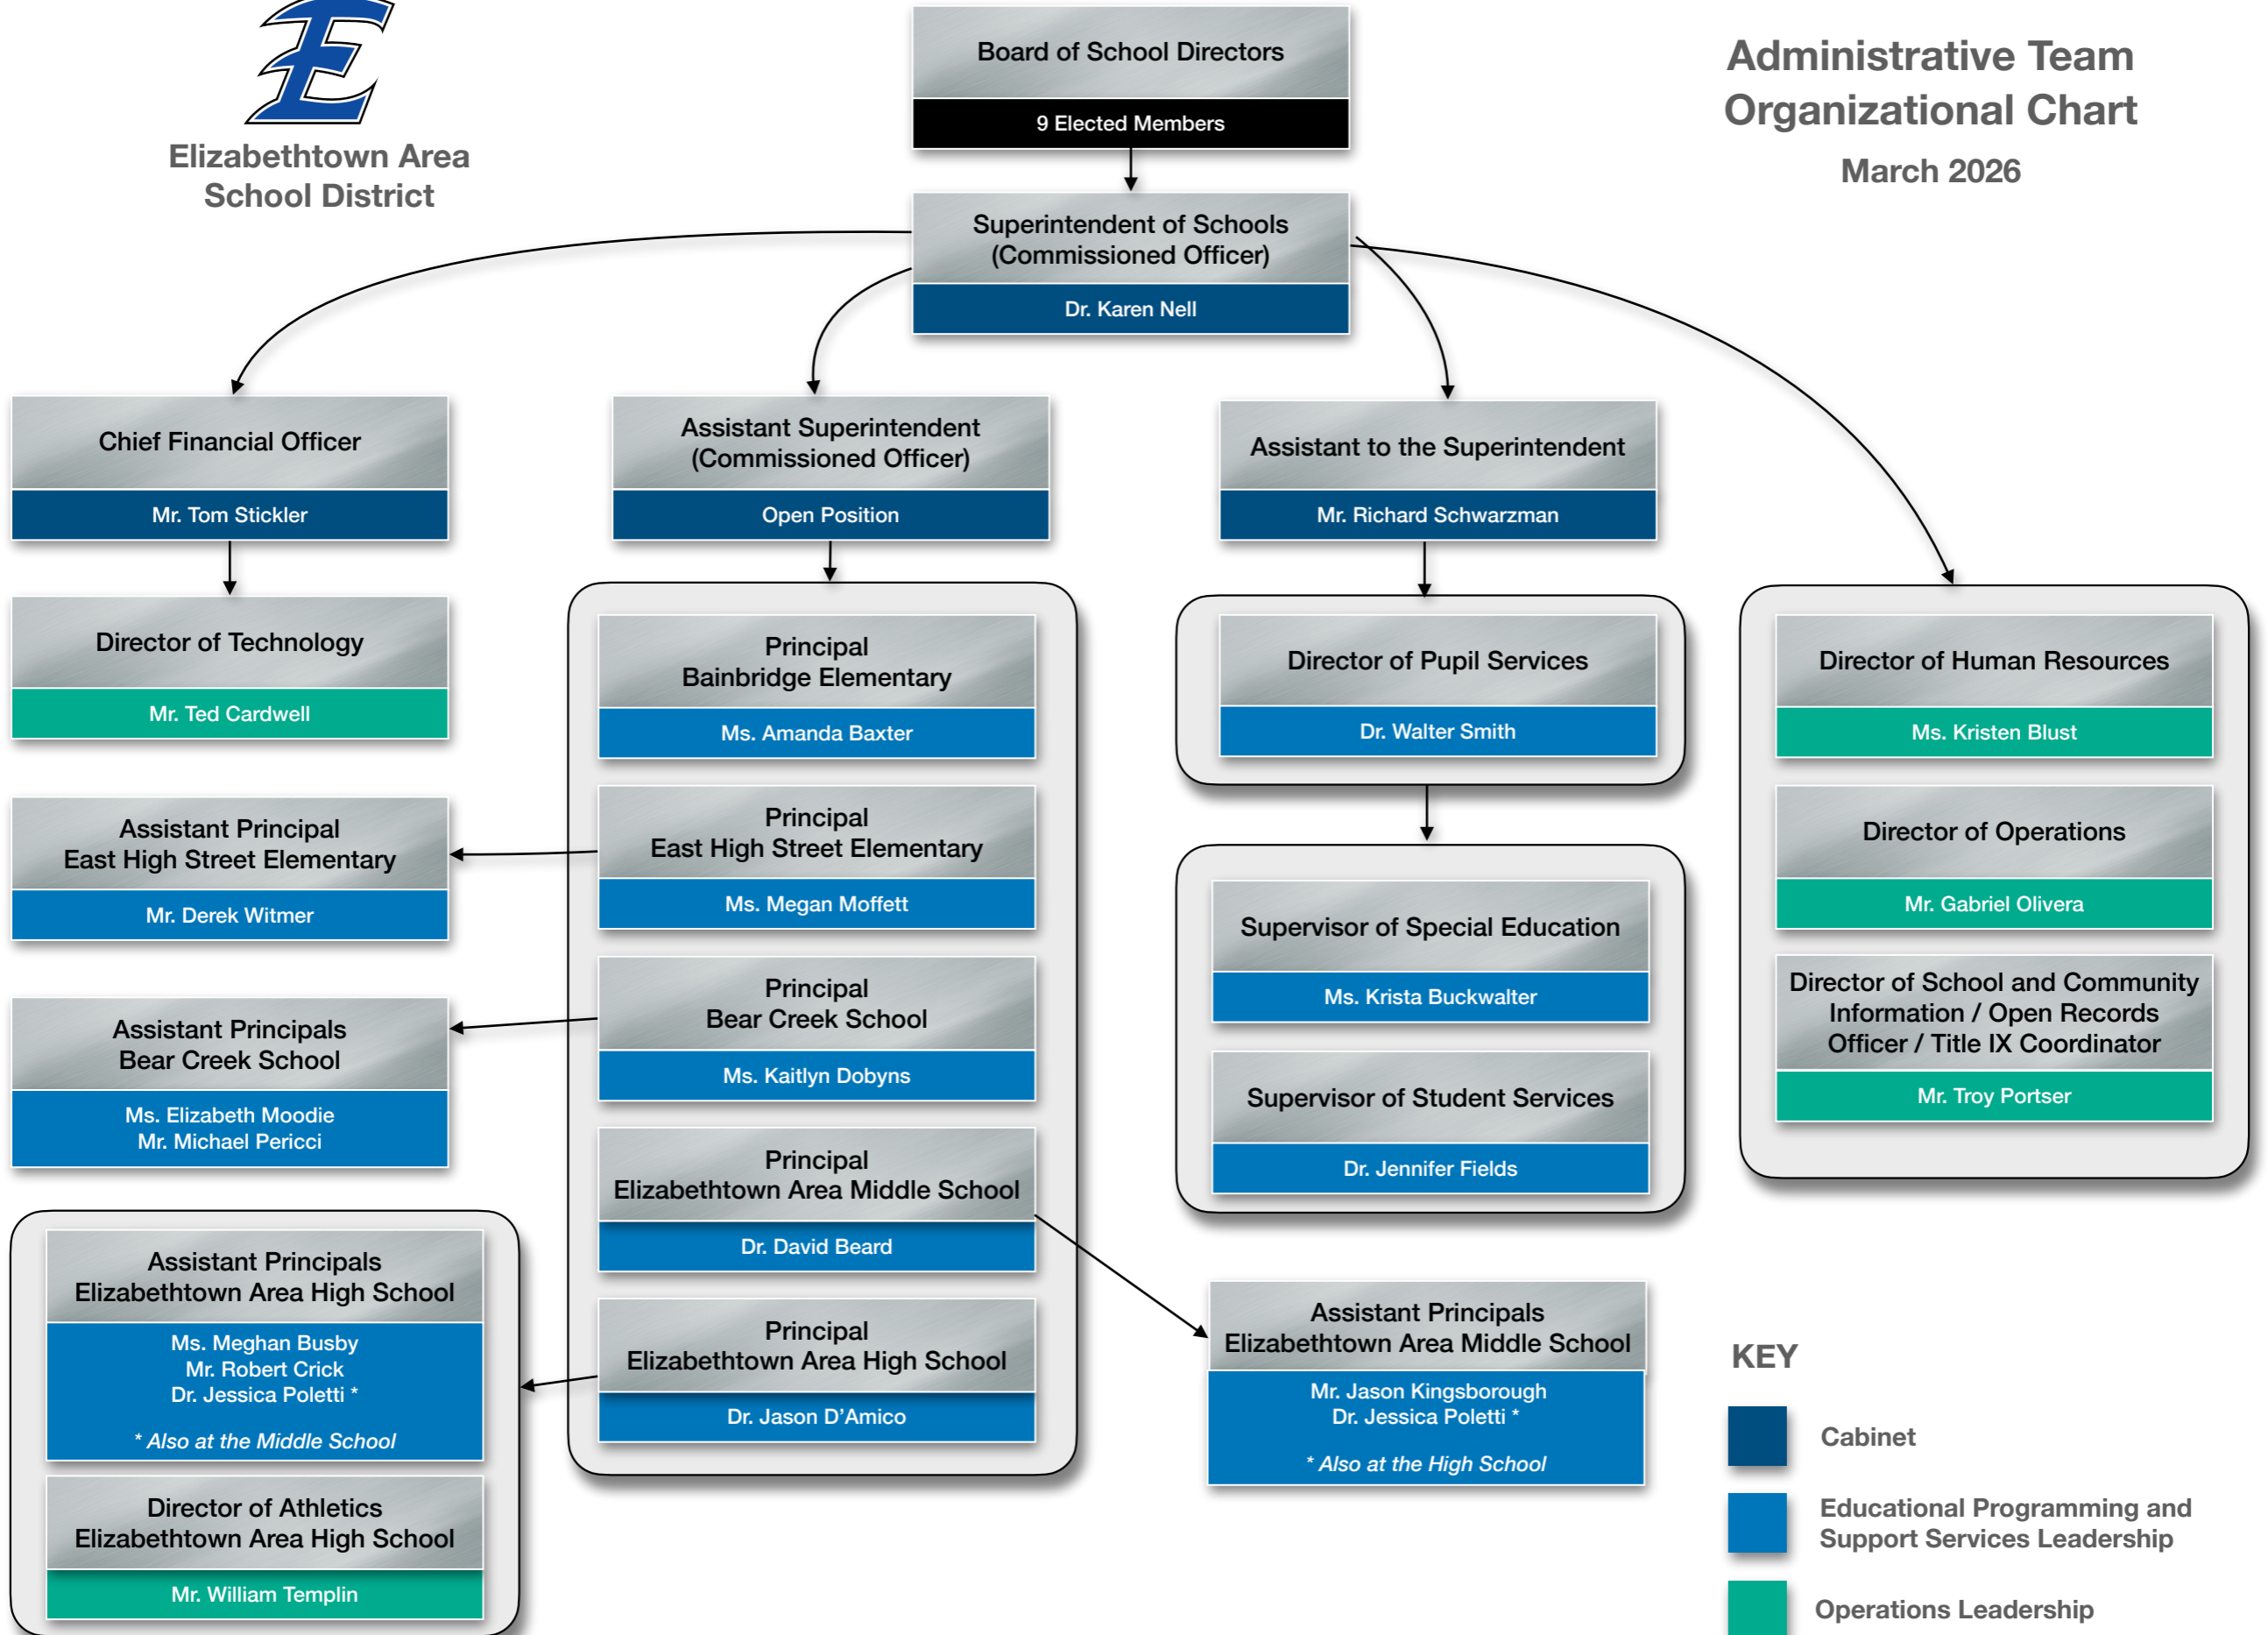

Elizabethtown Area School District

Administrative Team Organizational Chart

March 2026

KEY

- Cabinet
- Educational Programming and Support Services Leadership
- Operations Leadership

Elizabethtown Area School District

Educational Programming & Support Services Organizational Chart

March 2026

KEY

- Cabinet
- Educational Programming and Support Services Leadership
- Operations Leadership

Elizabethtown Area School District

Operations Team Organizational Chart

March 2026

KEY

- Cabinet
- Educational Programming and Support Services Leadership
- Operations Leadership