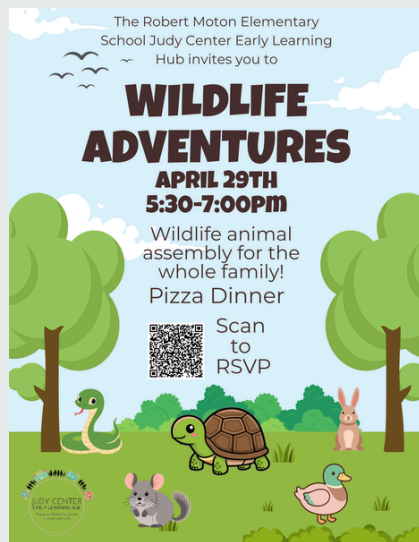

Staff:

Community Specialist- Megan Hill

MeganHill@carrollk12.org

Community Teacher- Courtney Sherdel

CourtneySherdel@carrollk12.org

Home Visitors- Lynn Kujan, Sandra Goldberg,
Ashley Bunting

Check us out on Facebook!