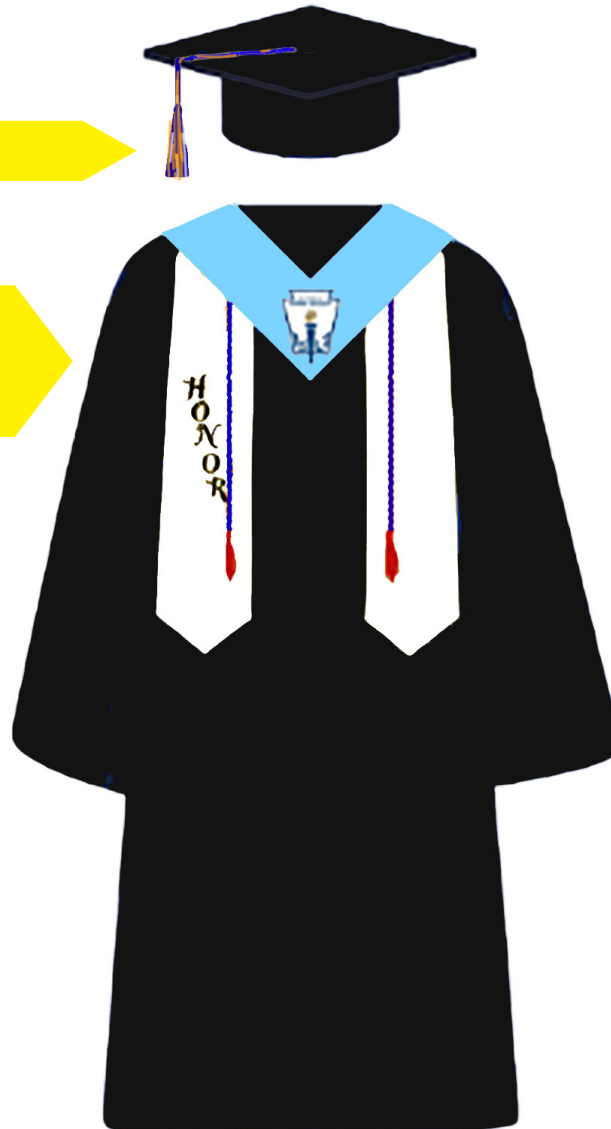

Dr. Martin Luther King, Jr. Collegiate Academy Graduation Regalia

TASSEL ON RIGHT

ORDER OF WEAR

- Gown
- Stole
- Cord(s)
- Hood

GPA

Summa Cum LaudeGPA 4.1 - 5.00
Magna Cum Laude.... GPA 3.66 - 4.09
Cum LaudeGPA 3.5 - 3.65
HonorGPA 3.0 - 3.49

Only stoles and cords issued or approved by BISD and/or campus administration can be worn for the graduation ceremony.

All others will be removed and returned to campus to be picked up the following day. Caps may NOT be decorated.