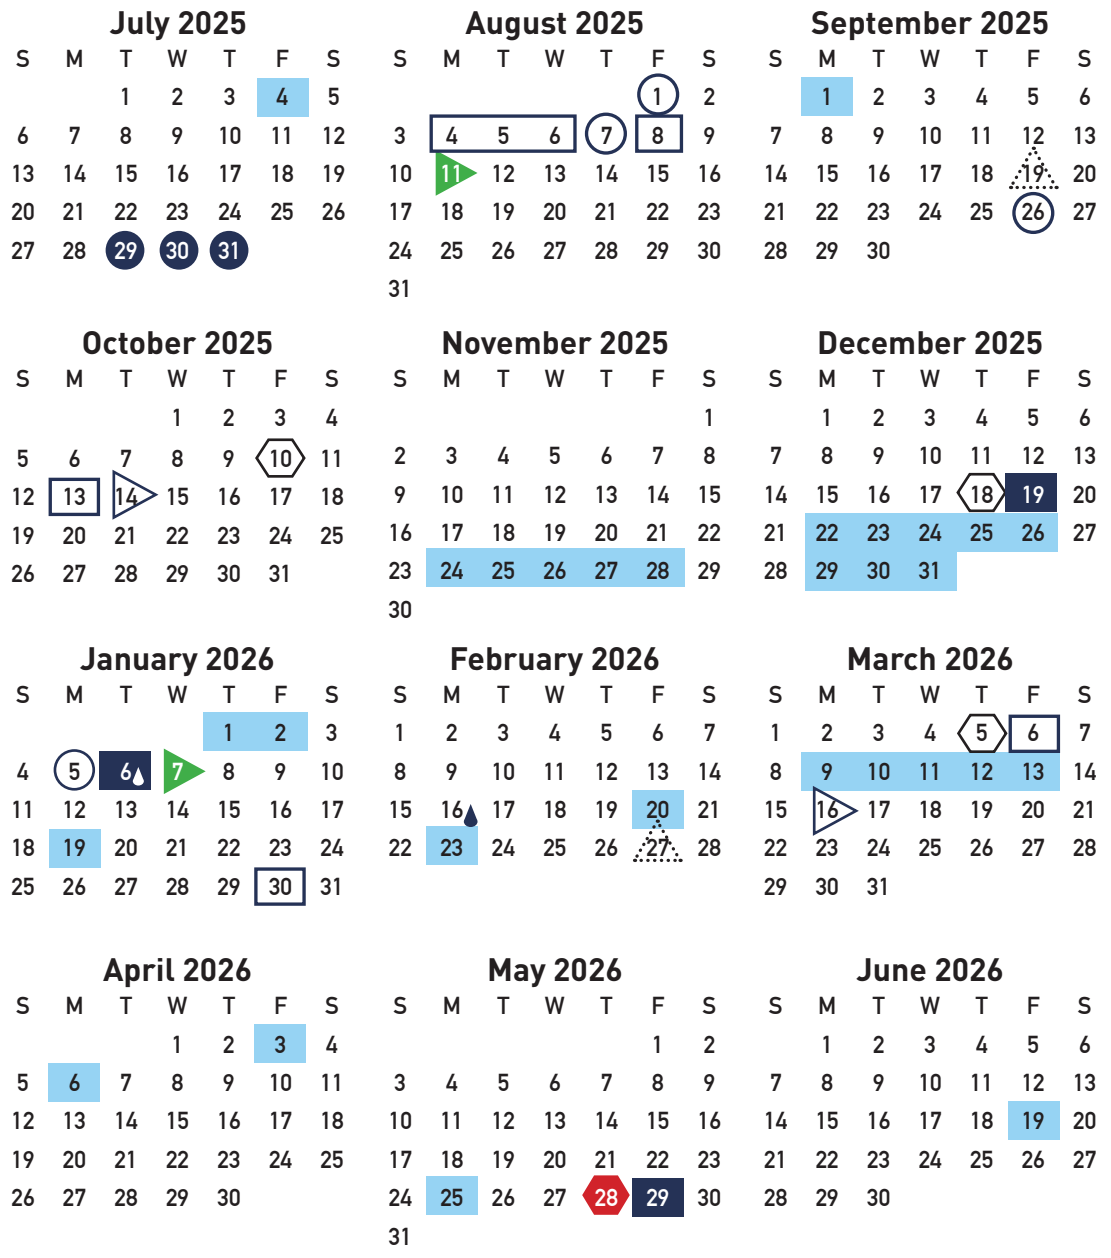

Calendar Key

-  First Day of Semester
-  Last Day of School
-  Start of Quarters
-  End of Quarters
-  Student & Staff Holiday
-  Student Holiday, District PD
-  Student Holiday, Campus PD
-  Parent/Teacher Conference
-  New Teacher PD
-  Teacher Workday/Student Holiday
-  Inclement Weather Make-Up Day

Important Dates

Independence Day	July 4
First Day for All Staff	Aug 1
First Day of School	Aug 11
Labor Day	Sep 1
Columbus Day	Oct 13
Veterans Day	Nov 11
Thanksgiving Break	Nov 24-28
Winter Break	Dec 22-Jan 2
MLK Day	Jan 19
Presidents' Day	Feb 16
Spring Break	Mar 9-13
Good Friday	Apr 3
Memorial Day	May 25
Last Day of School	May 28
Juneteenth	June 19

Total Instructional Days: 174

1st Quarter: AUG 11-OCT 10

2nd Quarter: OCT 14-DEC 18

3rd Quarter: JAN 7-MAR 5

4th Quarter: MAR 16-MAY 28