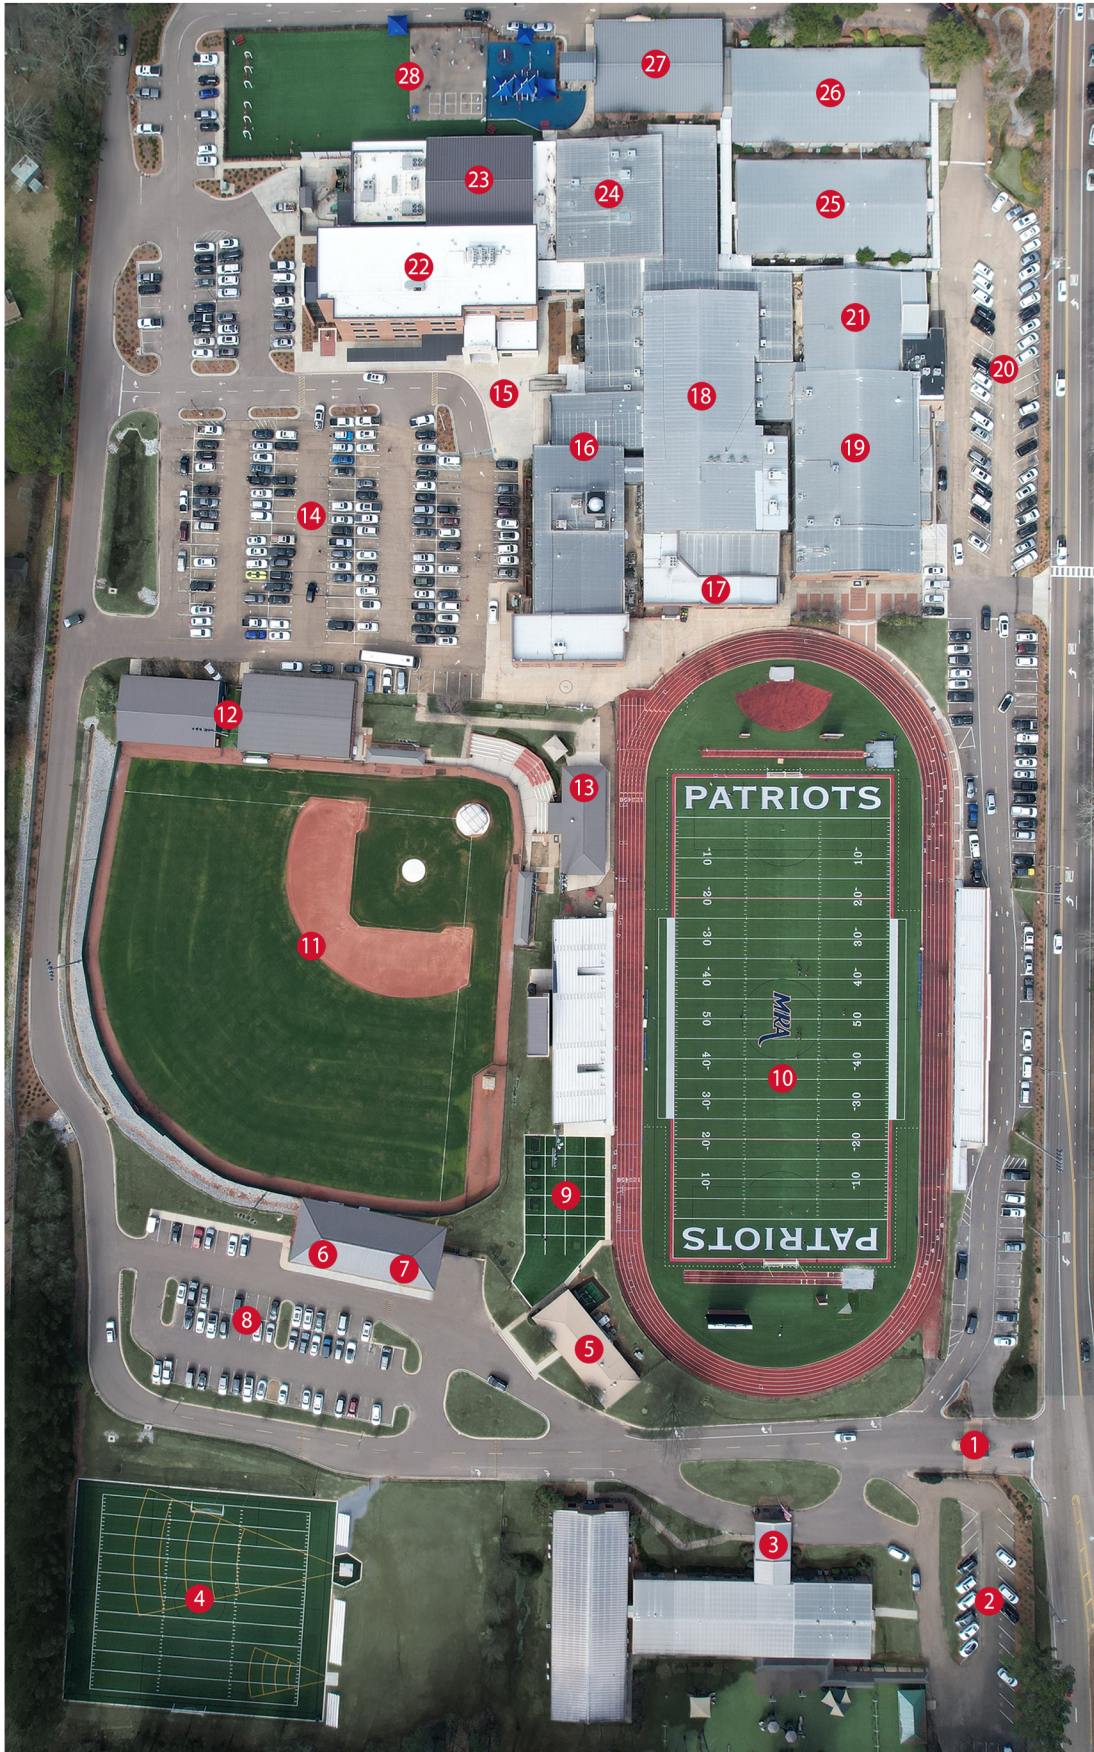

# MRA CAMPUS MAP

- 1 Guard Gate
- 2 Faculty Parking
- 3 Rawlings Hall - Kindergarten
- 4 Athletic Practice Field
- 5 Junior High Football & Soccer Locker Rooms
- 6 Performing Arts Practice Facility
- 7 Storage Facility
- 8 Student Parking
- 9 The Range - Athletic Practice Field
- 10 Patriot Field - Football
- 11 Patriot Field - Baseball
- 12 Baseball - Indoor Practice Facility
- 13 Patriot Store & Concessions
- 14 Student & Faculty Parking
- 15 The Landing
- 16 Thompson Hall - High School
- 17 Weight Room - Strength & Conditioning Offices
- 18 High School Classrooms
- 19 Duease Hall - Gymnasium
- 20 Faculty & Visitor Parking
- 21 Administration Building
- 22 Middle School
- 23 Dining Commons
- 24 Elementary Enrichment
- 25 Elementary 3rd/4th Grade Hall
- 26 Elementary 1st/2nd Grade Hall
- 27 Elementary 5th Grade Hall
- 28 Elementary Playground