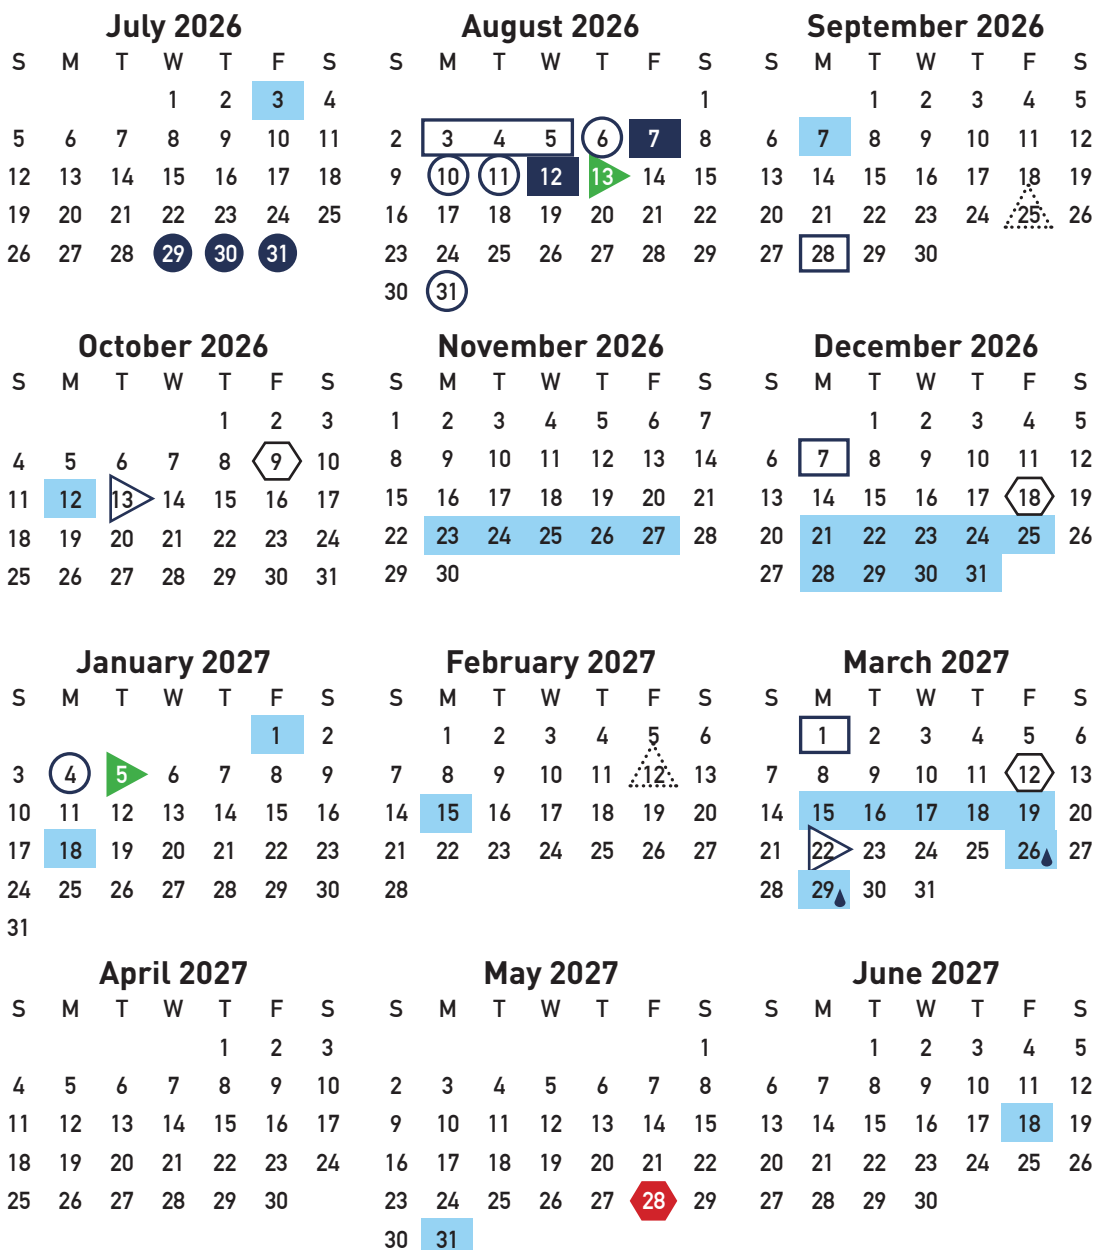

Calendar Key

-  First Day of Semester
-  Last Day of School
-  Start of Quarters
-  End of Quarters
-  Student & Staff Holiday
-  Student Holiday, District PD
-  Student Holiday, Campus PD
-  Parent/Teacher Conference
-  New Teacher PD
-  Teacher Workday/Student Holiday
-  Inclement Weather Make-Up Day

Important Dates

Independence Day	July 4
1st Day: New Teachers	Jul 29
First Day: Returning Staff	Aug 3
First Day of School	Aug 13
Labor Day	Sep 7
Columbus Day	Oct 12
Veterans Day	Nov 11
Thanksgiving Break	Nov 23-27
Winter Break	Dec 21-Jan 1
MLK Day	Jan 18
Presidents' Day	Feb 15
Spring Break	Mar 15-19
Good Friday	Mar 26
Last Day of School	May 28
Memorial Day	May 31
Juneteenth	June 18

Total Instructional Days: 176

1st Quarter: AUG 13-OCT 9

2nd Quarter: OCT 13-DEC 18

3rd Quarter: JAN 5-MAR 12

4th Quarter: MAR 22-MAY 28