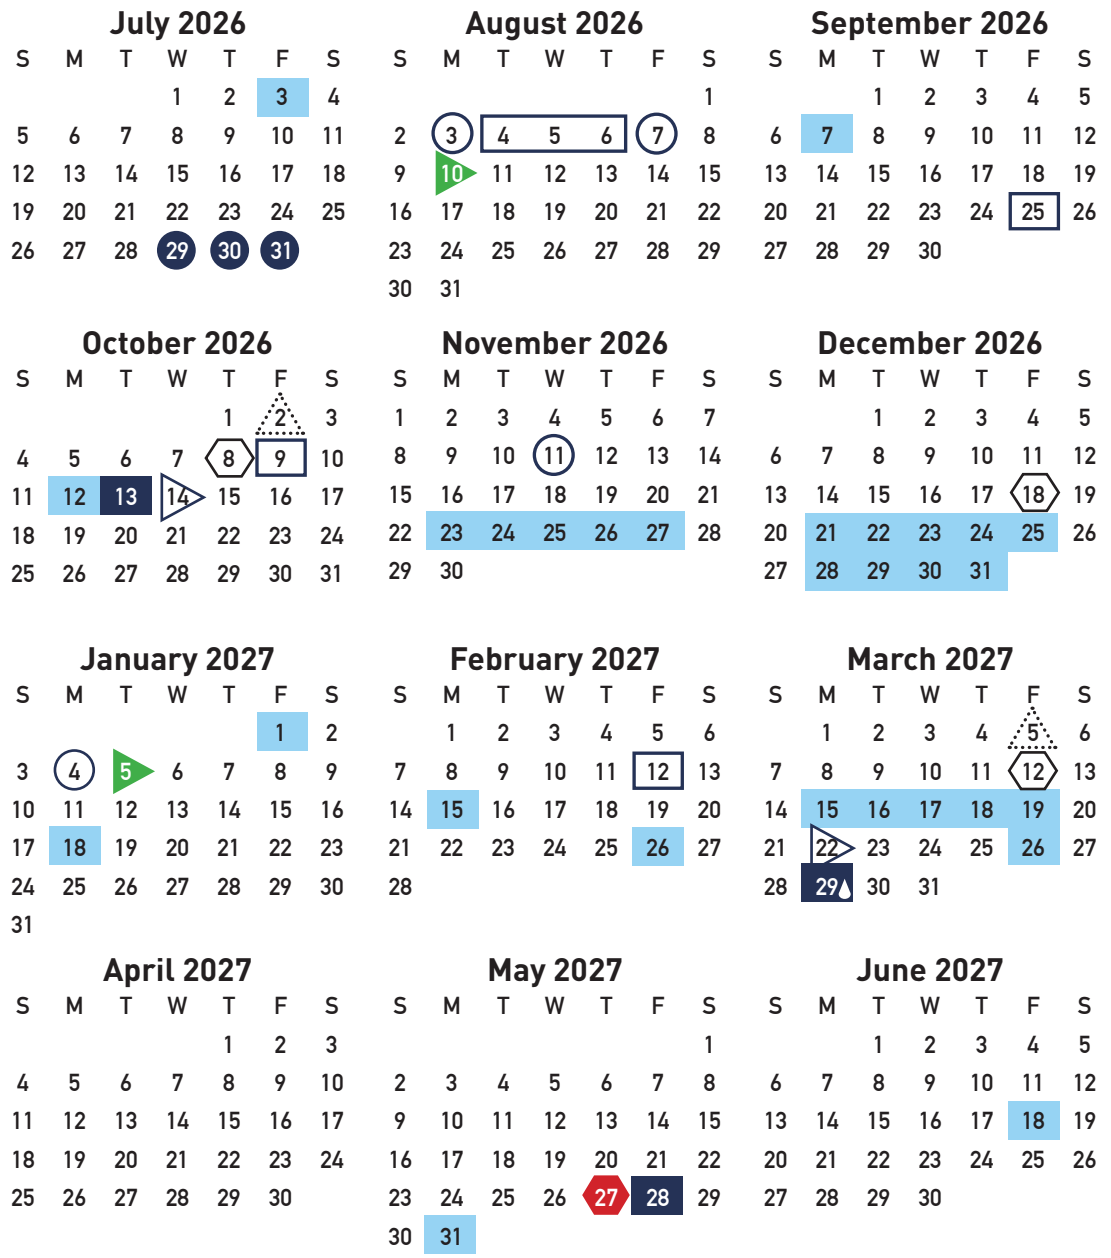

Calendar Key

-  First Day of Semester
-  Last Day of School
-  Start of Quarters
-  End of Quarters
-  Student & Staff Holiday
-  Student Holiday, District PD
-  Student Holiday, Campus PD
-  Parent/Teacher Conference
-  New Teacher PD
-  Teacher Workday/Student Holiday
-  Inclement Weather Make-Up Day

Important Dates

Independence Day	July 4
1st Day: New Teachers	Jul 29
First Day: Returning Staff	Aug 3
First Day of School	Aug 10
Labor Day	Sep 7
Columbus Day	Oct 12
Veterans Day	Nov 11
Thanksgiving Break	Nov 23-27
Winter Break	Dec 21-Jan 1
MLK Day	Jan 18
Presidents' Day	Feb 15
Spring Break	Mar 15-19
Good Friday	Mar 26
Last Day of School	May 27
Memorial Day	May 31
Juneteenth	June 18

Total Instructional Days: 176

- 1st Quarter: AUG 10-OCT 8
- 2nd Quarter: OCT 14-DEC 18
- 3rd Quarter: JAN 5-MAR 12
- 4th Quarter: MAR 22-MAY 27