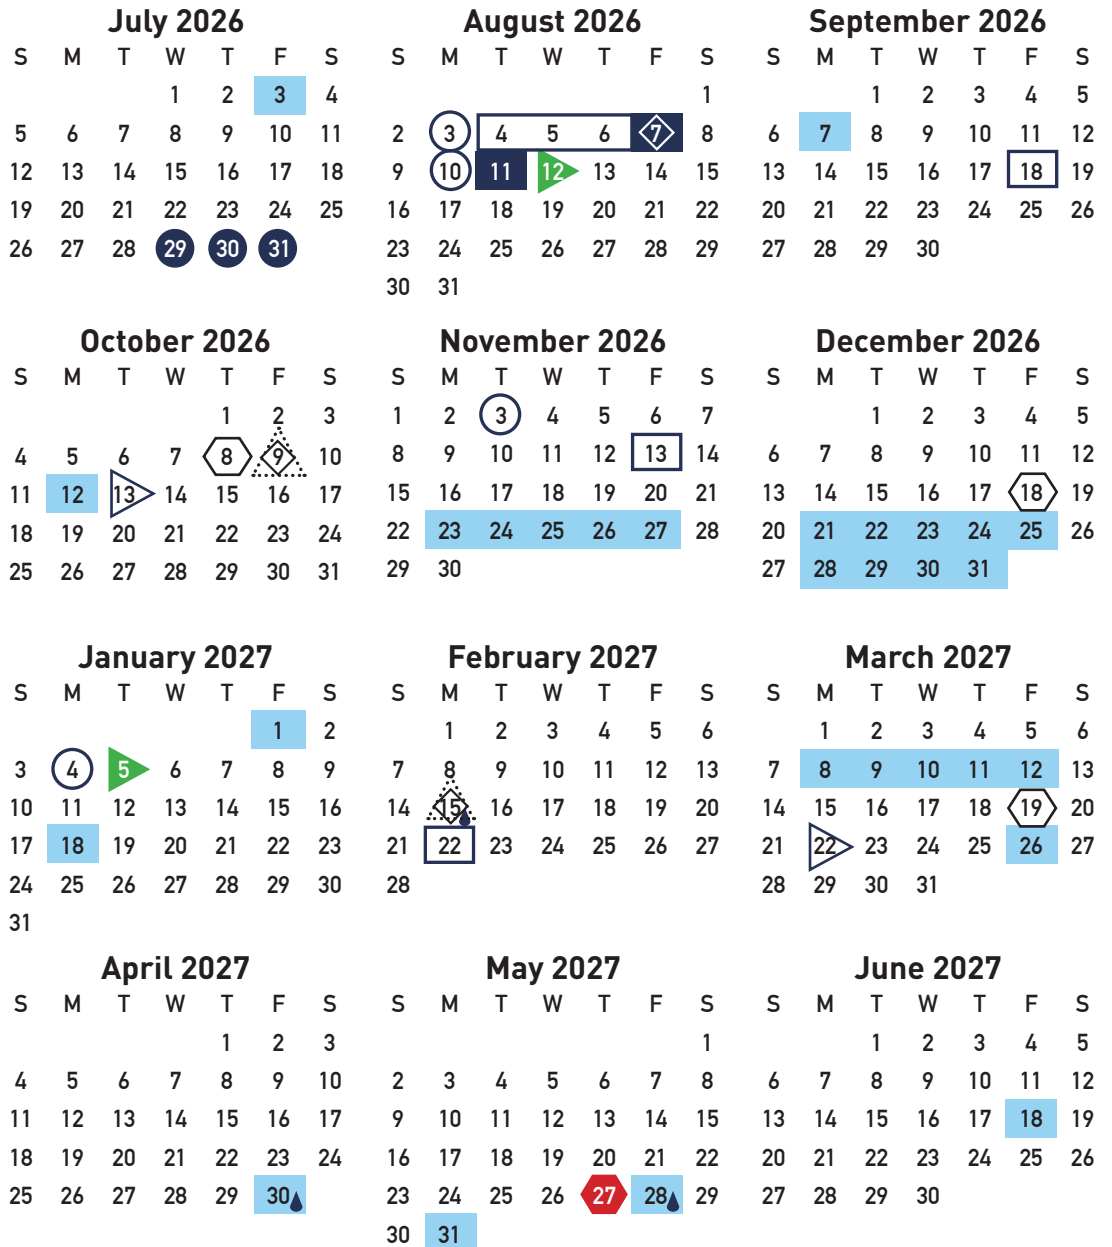

Calendar Key

-  First Day of Semester
-  Last Day of School
-  Start of Quarters
-  End of Quarters
-  Student & Staff Holiday
-  Student Holiday, District PD
-  Student Holiday, Campus PD
-  Parent/Teacher Conf. /No School
-  New Teacher PD
-  Teacher Workday/Student Holiday
-  Inclement Weather Make-Up Day
-  Home Visit Drive

Important Dates

| | |
|----------------------------|--------------|
| Independence Day | July 4 |
| 1st Day: New Teachers | Jul 29 |
| First Day: Returning Staff | Aug 3 |
| First Day of School | Aug 12 |
| Labor Day | Sep 7 |
| Columbus Day | Oct 12 |
| Veterans Day | Nov 11 |
| Thanksgiving Break | Nov 23-27 |
| Winter Break | Dec 21-Jan 1 |
| MLK Day | Jan 18 |
| Presidents' Day | Feb 15 |
| Spring Break | Mar 8-12 |
| Good Friday | Mar 26 |
| Last Day of School | May 27 |
| Memorial Day | May 31 |
| Juneteenth | June 18 |

Total Instructional Days: 175

1st Quarter: AUG 12-OCT 8

2nd Quarter: OCT 13-DEC 18

3rd Quarter: JAN 5-MAR 19

4th Quarter: MAR 22-MAY 27