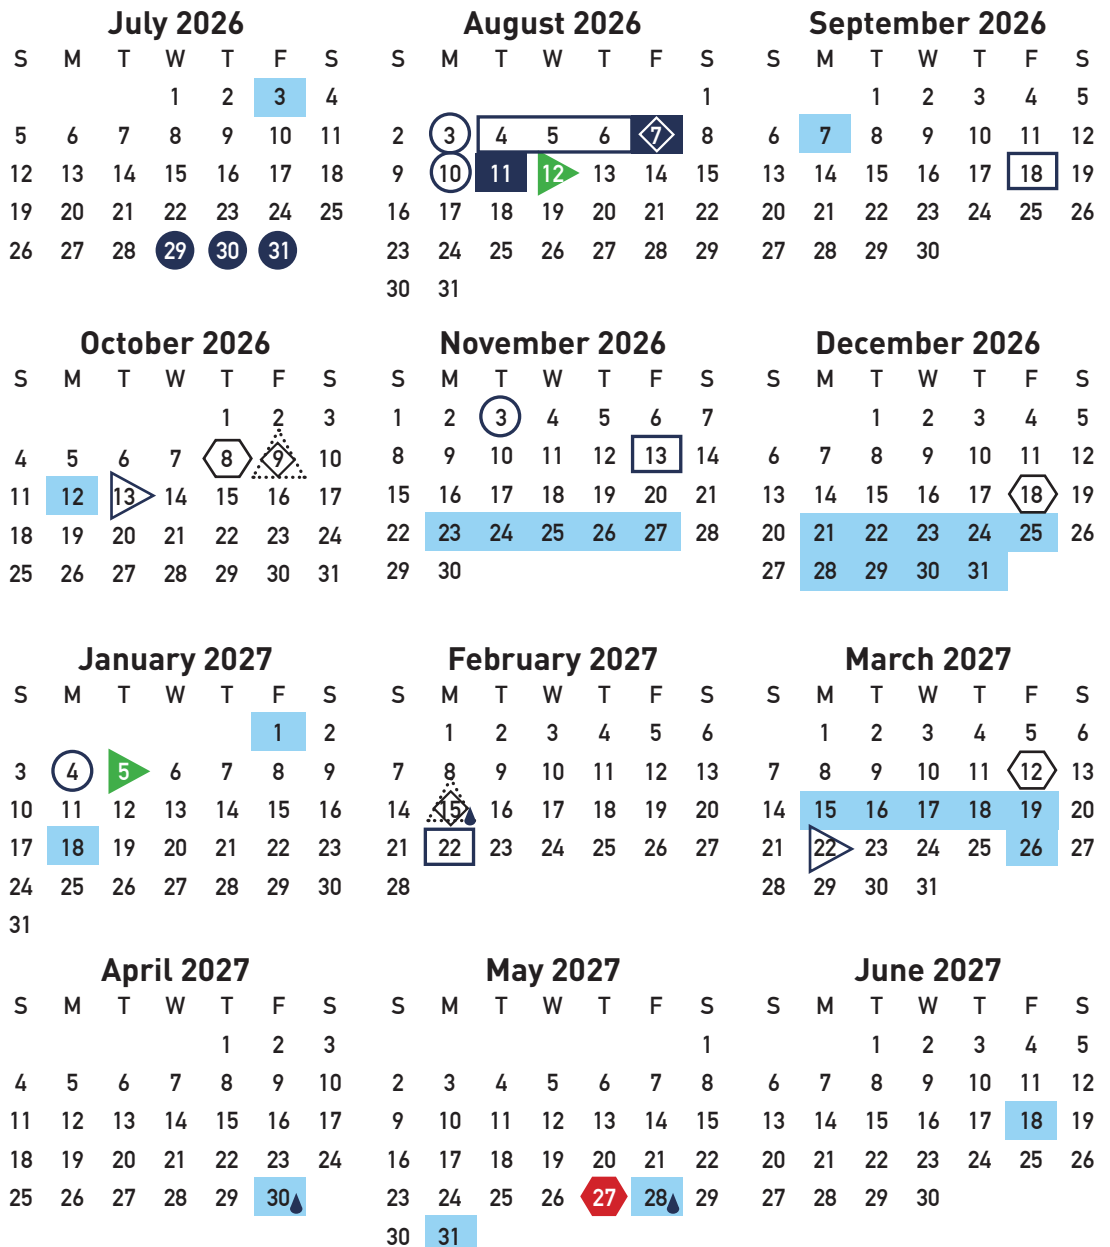

#### Calendar Key

-  First Day of Semester
-  Last Day of School
-  Start of Quarters
-  End of Quarters
-  Student & Staff Holiday
-  Student Holiday, District PD
-  Student Holiday, Campus PD
-  Parent/Teacher Conf. /No School
-  New Teacher PD
-  Teacher Workday/Student Holiday
-  Inclement Weather Make-Up Day
-  Home Visit Drive

#### Important Dates

Independence Day	July 4
1st Day: New Teachers	Jul 29
First Day: Returning Staff	Aug 3
First Day of School	Aug 12
Labor Day	Sep 7
Columbus Day	Oct 12
Veterans Day	Nov 11
Thanksgiving Break	Nov 23-27
Winter Break	Dec 21-Jan 1
MLK Day	Jan 18
Presidents' Day	Feb 15
Spring Break	Mar 15-19
Good Friday	Mar 26
Last Day of School	May 27
Memorial Day	May 31
Juneteenth	June 18

**Total Instructional Days: 175**

1st Quarter: AUG 12-OCT 8

2nd Quarter: OCT 13-DEC 18

3rd Quarter: JAN 5-MAR 12

4th Quarter: MAR 22-MAY 27