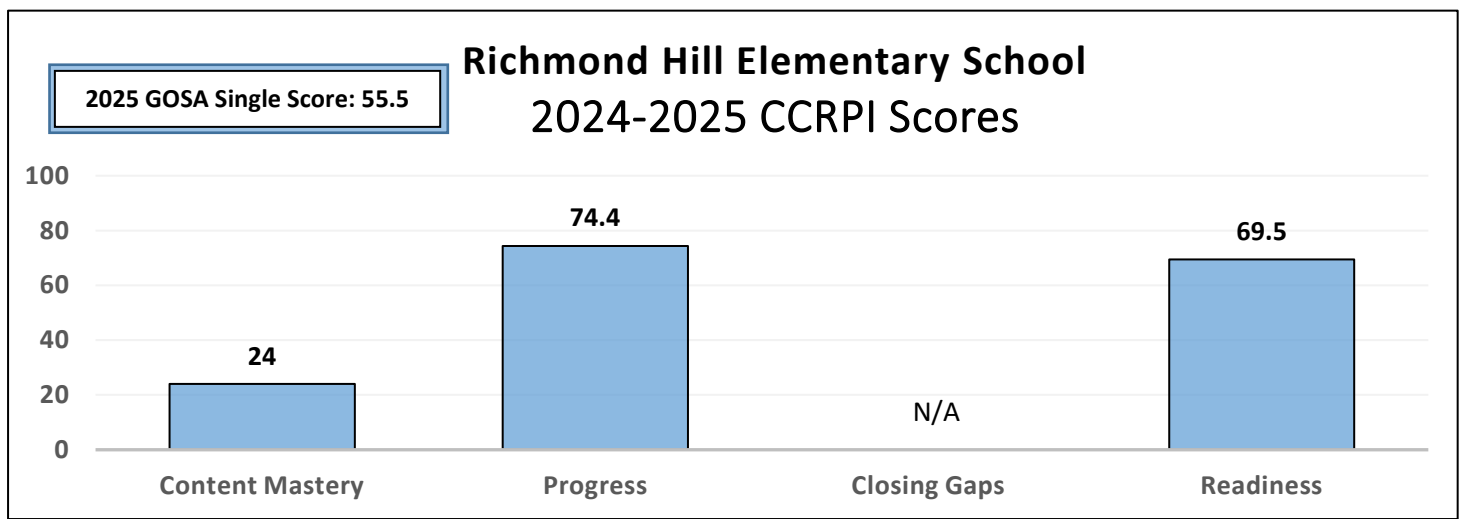

College and Career Ready Performance Index (CCRPI) is Georgia's statewide accountability system. The CCRPI assesses how well students are prepared for college and careers, and ensures that schools are focused on improving achievement among all students. The index measures student achievement on indicators such as content mastery, student growth on progress, subgroup performance on closing gaps, and various areas including Lexile performance, attendance, and other academic based measurements. Schools earn CCRPI points based on indicators that vary by grade and school level and align with measures of college- and career-readiness. Each individual component score is on a scale of 0-100. Additional data for CCRPI can be found at this address: <https://ccrpi.gadoe.org/>