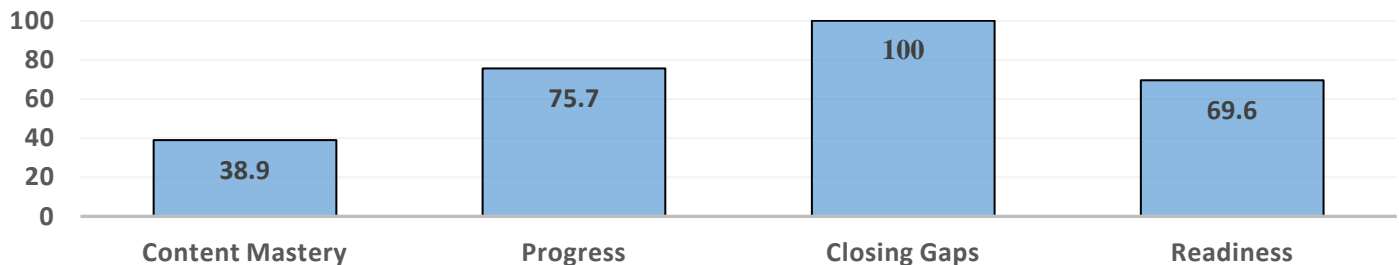

Our Students:

232 Enrolled

Special Programs/Fine Arts

- Arts
- Music
- Orchestra
- Computer Science

Our Points of Pride:

- Arbrie Anthony Day on April 25th Yearly
- #WEREADTOO Initiative
- Math Team Competition
- Helen Ruffin Reading Bowl
- Foundation Skills Block
- Success Den
- CSI Progress School Award
- Increases in CCRPI components (Content Mastery, Closing Gaps, Progress, Readiness)

Jenkins White Elementary School

2025 GOSA Single Score: 67.1

2024-2025 CCRPI Scores

College and Career Ready Performance Index (CCRPI) is Georgia's statewide accountability system. The CCRPI assesses how well students are prepared for college and careers, and ensures that schools are focused on improving achievement among all students. The index measures student achievement on indicators such as content mastery, student growth on progress, subgroup performance on closing gaps, and various areas including Lexile performance, attendance, and other academic based measurements. Schools earn CCRPI points based on indicators that vary by grade and school level and align with measures of college- and career-readiness. Each individual component score is on a scale of 0-100. Additional data for CCRPI can be found at this address: <https://ccrpi.gadoe.org/>