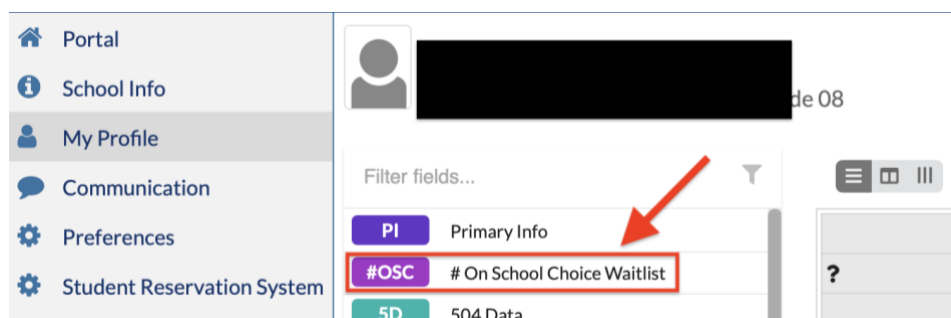

HOW TO ACCESS UPDATED WAIT LIST NUMBERS

1. Sign-in to your Focus Parent Portal account at <https://focus.pcsb.org>

2. In the left-side menu, locate your child's name, click the "<" symbol to expand the menu, and select "**Child Info.**"

3. Select **#OSC** (# on School Choice Waitlist)

4. Locate the correct year, application type, and program for your updated Waitlist Number.

Be careful to:

- Look for the correct year waitlist
 - *Current School Year Waitlist: 2025-26*
 - *Next School Year Waitlist: 2026-27*
- Look for the correct Application Type
 - Magnet or Fundamental Program
 - Special Assignment Request