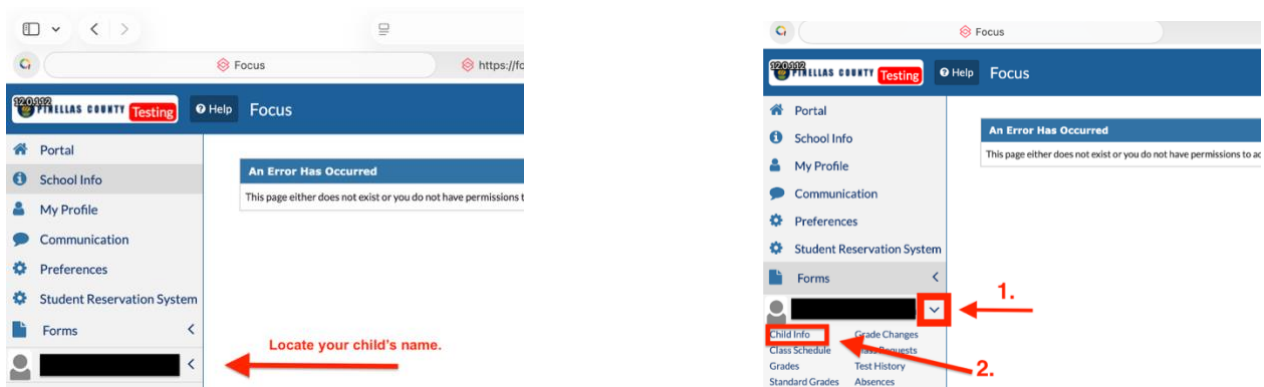

HOW TO ACCESS UPDATED WAIT LIST NUMBERS

1. Sign-in to your Focus Parent Portal account at <https://focus.pcsb.org>

2. In the left-side menu, locate your child's name, click the "<" symbol to expand the menu, and select "**Child Info.**"

3. Select **#OSC** (# on School Choice Waitlist)

4. Locate the correct year, application type, and program for your updated Waitlist Number.

Be careful to:

- Look for the correct year waitlist
 - *Current School Year Waitlist: 2025-26*
 - *Next School Year Waitlist: 2026-27*
- Look for the correct Application Type
 - Magnet or Fundamental Program
 - Special Assignment Request