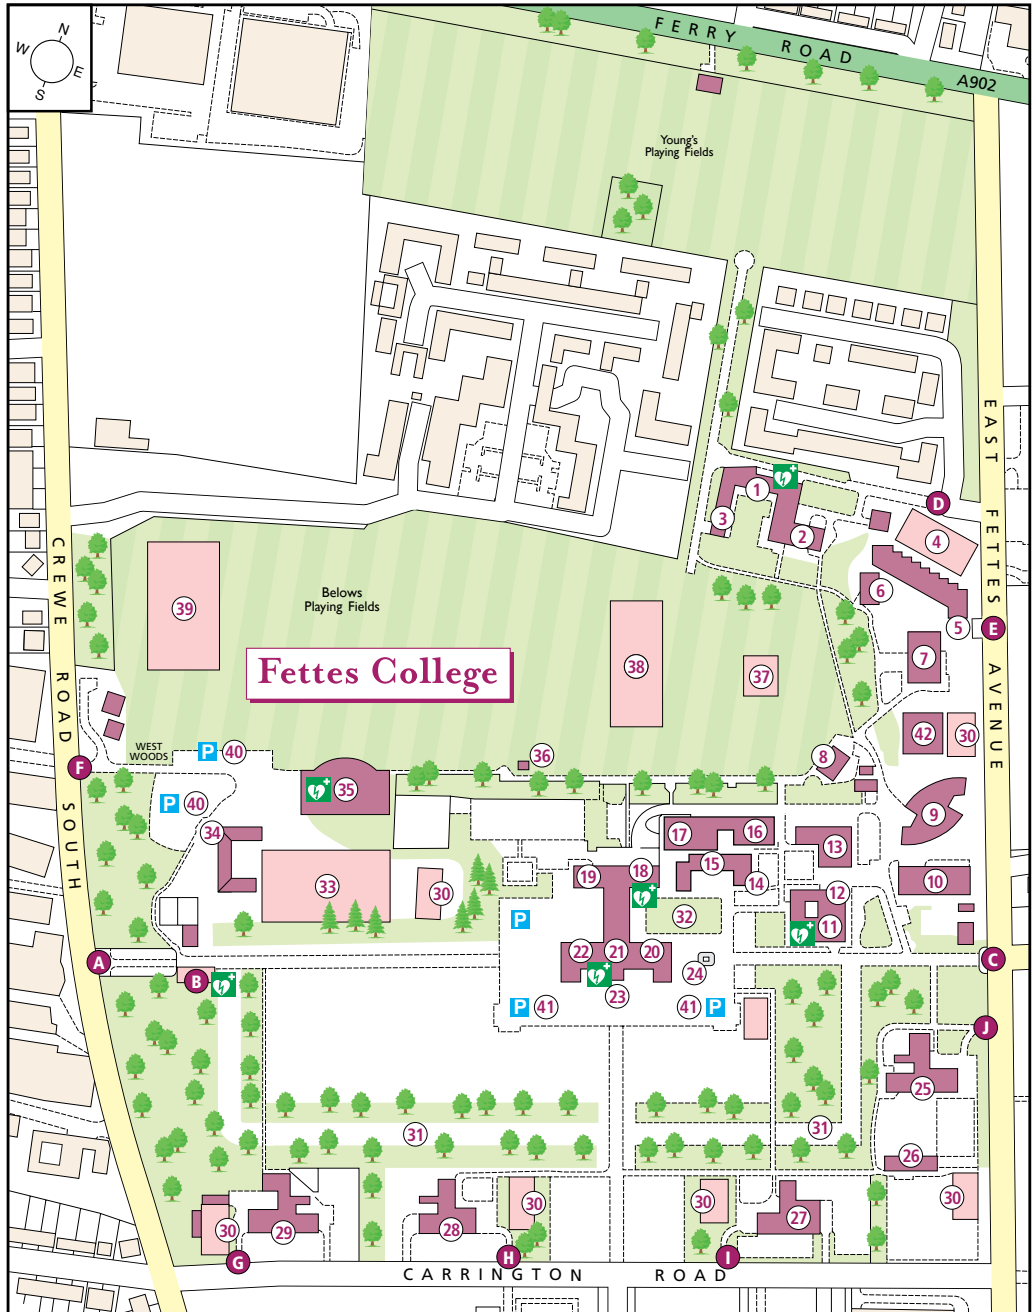

Key

- A** West Gate
- B** Gatehouse 
- C** East Gate
(no vehicular access)
- D** Prep School Gate
- E** William House & Arniston
House Pedestrian Gate
- F** Westwoods Health Club Gate
- G** Kimmerghame House Gate
- H** Carrington House Gate
- I** Moredun House Gate
- J** Glencorse House Gate
- 1** Fettes Preparatory School 
- 2** Fettes Prep - Iona House
- 3** Fettes Prep - Arran House
- 4** Astroturf
- 5** Fettes Prep Reception
- 6** Squash & Fives Courts
- 7** Arniston House
- 8** Cricket Pavilion
- 9** Craighleith
- 10** Science
- 11** Dining Hall 
- 12** School Shop
- 13** MacLeod Centre
- 14** Drama Studio
- 15** Theatre
- 16** Culachy Music School
- 17** Spens Building
- 18** Medical Centre 
- 19** Head's Lodge
- 20** College East
- 21** Main College & Chapel
- 22** College West
- 23** Reception 
- 24** War Memorial
- 25** Glencorse House
- 26** Grassie Range
- 27** Moredun House
- 28** Carrington House
- 29** Kimmerghame House
- 30** Tennis Courts
- 31** Green Walk
- 32** Queen's Lawn
- 33** Sutcliffe Astro
- 34** Dalmeny
- 35** Westwoods Sports Centre 
- 36** Cummings Pavilion
- 37** 'Turf' 1st XI
- 38** 'Bigside' 1st XV
- 39** McMurray Astro
- 40** Car Parking at Westwoods
- 41** Car Parking
- 42** Allardice Centre