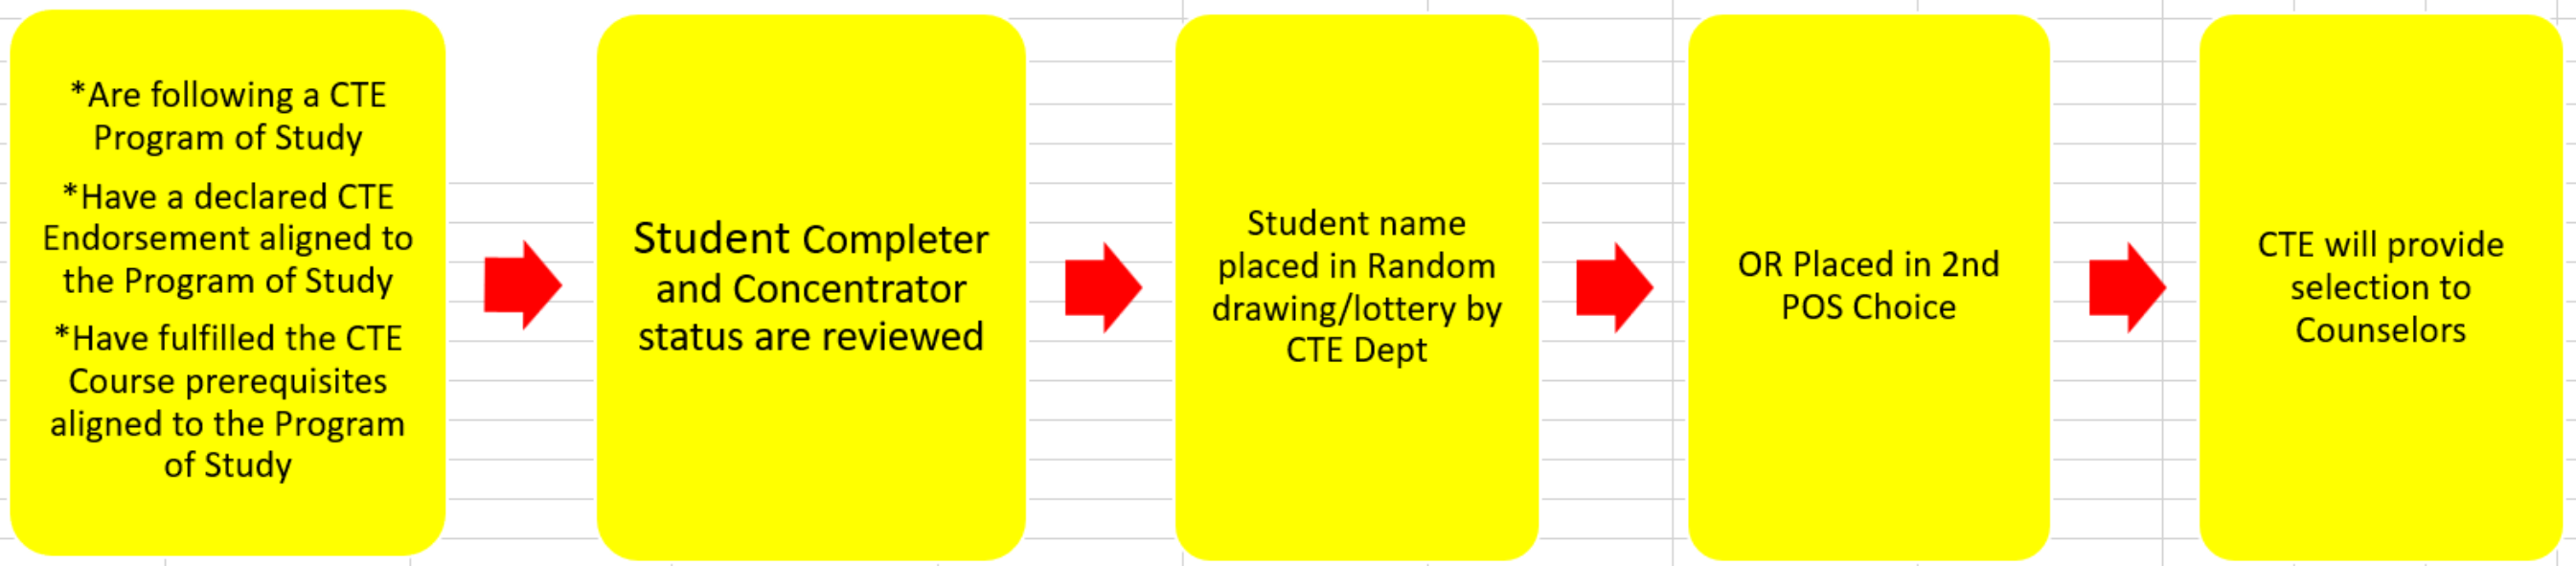

# CTE Limited Seating Courses

Weslaco ISD Career Technical Education (CTE) courses have become very popular among students at Weslaco ISD. **For some courses, there is much more interest than there are seats available - these are called "Limited Seating Courses"**. For Limited Seating courses, a new process for randomly selecting students will be implemented due to:

- **Safety** - The safety of our students and staff is a priority at Weslaco ISD. The safety of our students requires limited seating in CTE Classrooms and CTE Labs due to limited space and equipment, and/or mandatory state licensure, & certification requirements.
- **Availability** - District-wide courses are shared within both of our comprehensive high school campuses (Weslaco High and Weslaco East High School); this creates limited availability per campus.

## Who qualifies for Limited Seating Courses?

Students who:

- Are following a CTE Program of Study
- Have a declared CTE Endorsement aligned to the Program of Study
- Have fulfilled the CTE Course prerequisites aligned to the Program of Study

# CTE Limited Seat Courses, Random Selection Process

- Students pre-register for next year's courses at high schools and sign-up for course(s) of interest
- CTE Department tracks courses with limited seating
- **Selection process begins**