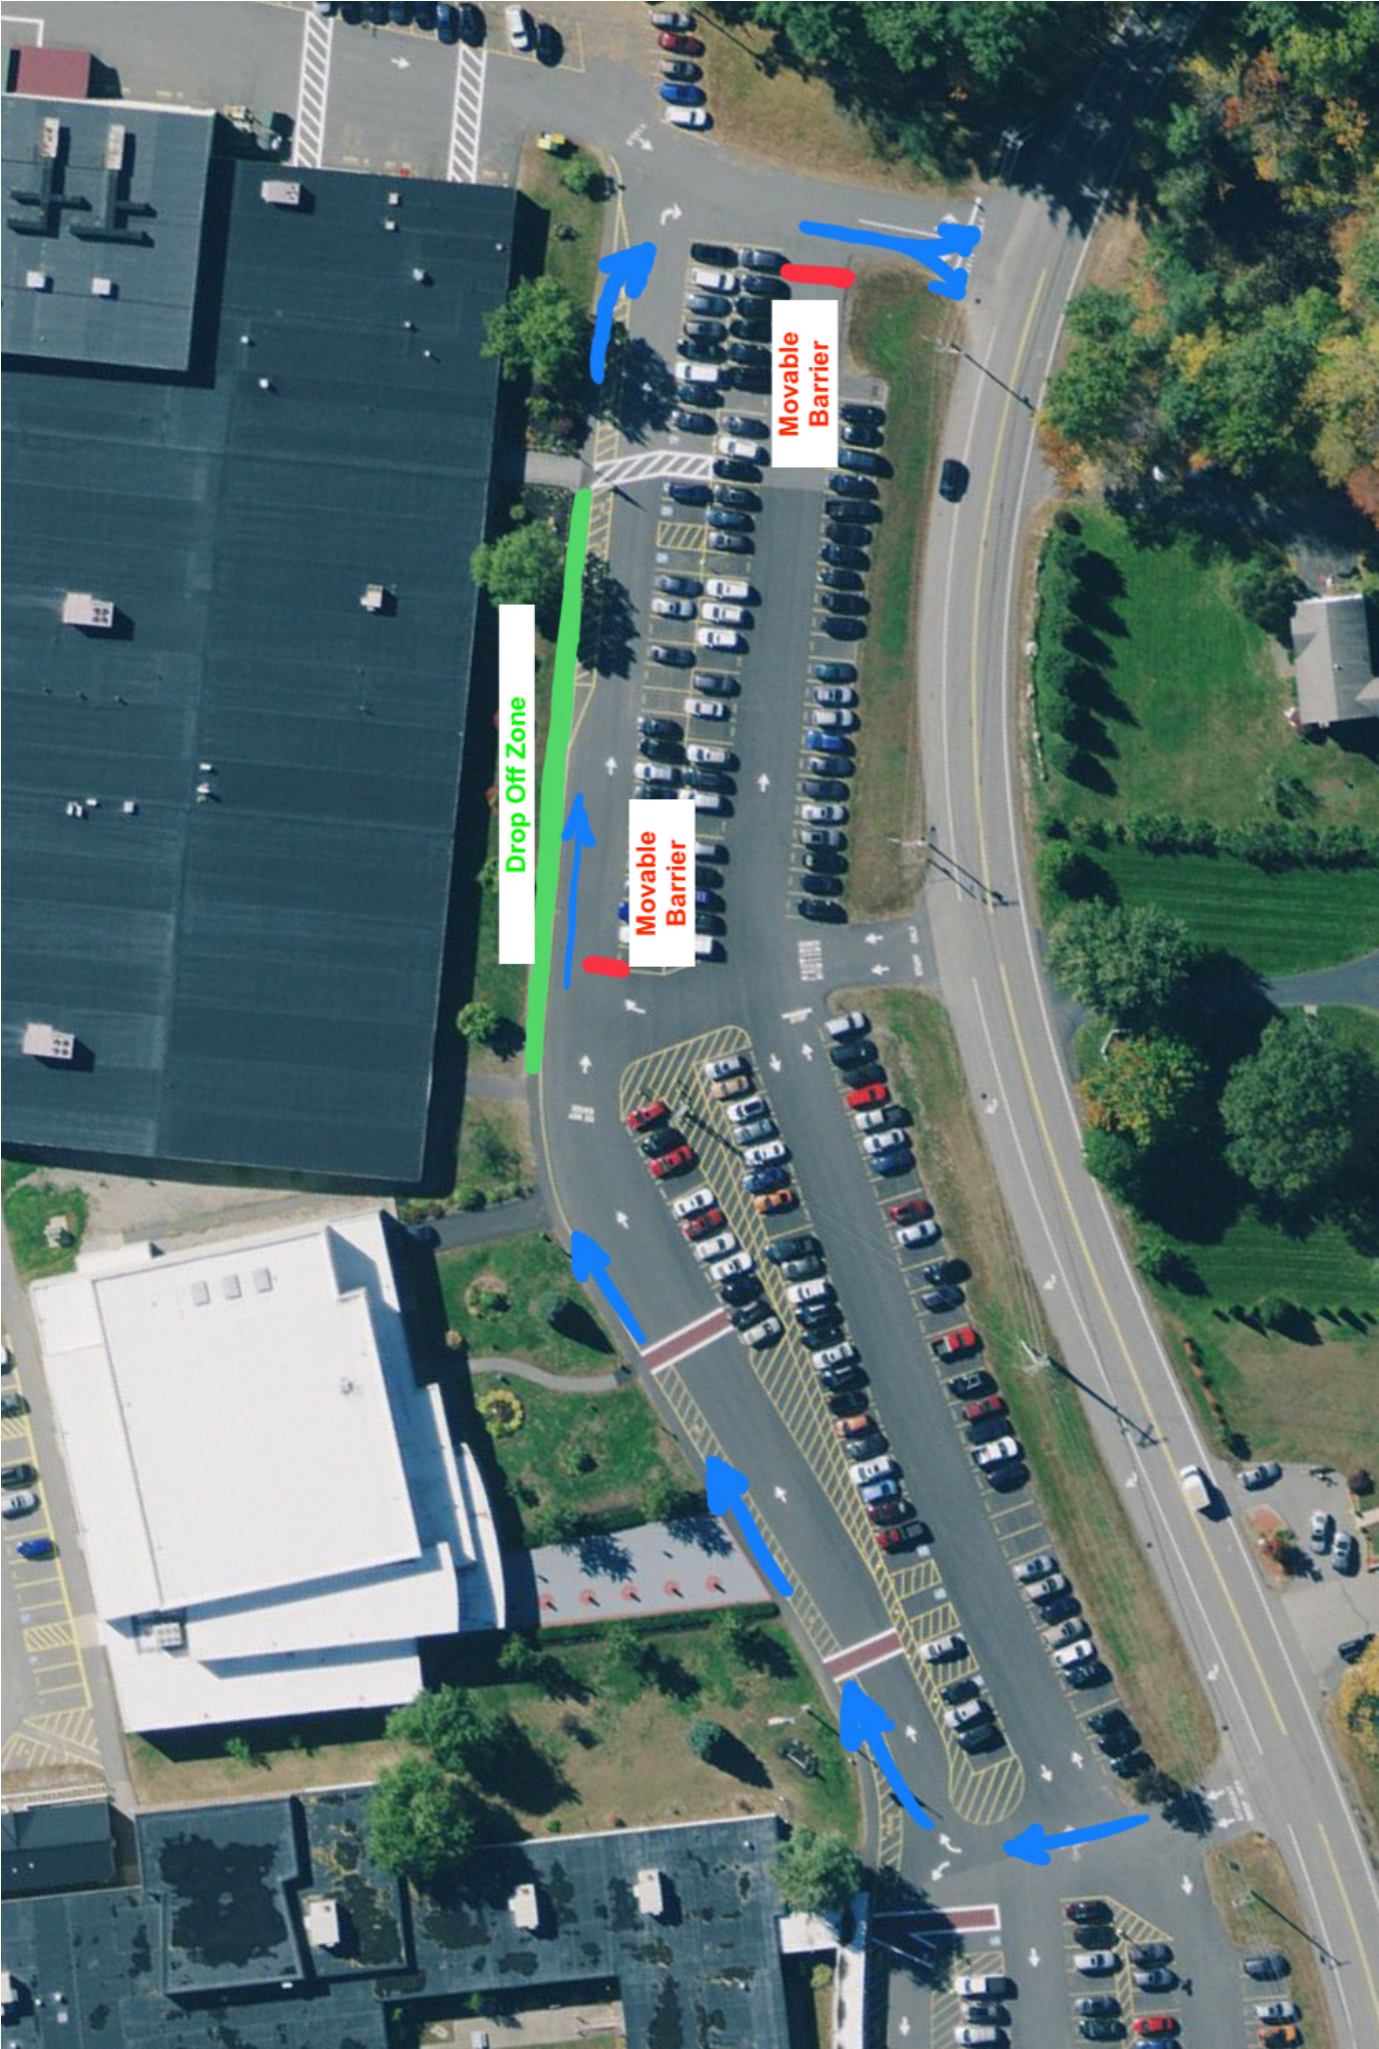

Drop Off Zone

Movable Barrier

Movable Barrier