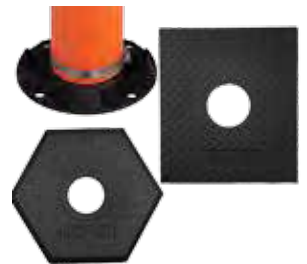

- 03-735Y Yellow w 2-4" HIP Collars
- 03-746YABC Yellow w 2-4" HIP Collars & Base w clamp

EZ GRAB BLUE

- 100% Impact resistant Polyethylene
- Portable - easy to move
- UV Inhibitors resist fading
- Two 3" or 4" HI reflective recessed bands

ITEM # DESCRIPTION

PORTABLE

- 03-740B Plain - no sheeting
- 03-747B Blue w 2-3" HIP Collars

PERMANENT MOUNT

- 03-735B Blue w 2-4" HIP Collars
- 03-746BABC Blue w 2-4" HIP Collars & Base w clamp

EZ GRAB FOREST GREEN

- 100% Impact resistant Polyethylene
- Portable - easy to move
- UV Inhibitors resist fading
- Two 3" or 4" HI reflective recessed bands
- Base sold separately

ITEM # DESCRIPTION

PORTABLE

- 03-740FG Plain - no sheeting
- 03-747FG Forest Green w 2-3" HIP Collars

PERMANENT MOUNT

- 03-735FG Forest Green w 2-4" HIP Collars
- 03-746FGABC Forest Green w 2-4" HIP Collars & Base w clamp

EZ GRAB LIME

- 100% Impact resistant Polyethylene
- Portable - easy to move
- UV Inhibitors resist fading
- Two 3" or 4" HI reflective recessed bands
- Base sold separately

ITEM # DESCRIPTION

PORTABLE

- 03-740LI Plain - no sheeting
- 03-747LI Lime w 2-3" HIP Collars

PERMANENT MOUNT

- 03-735LI Lime w 2-4" HIP Collars
- 03-746LIABC Lime w 2-4" HIP Collars & Base w clamp

EZ GRAB BLACK

- 100% Impact resistant Polyethylene
- Portable - easy to move
- UV Inhibitors resist fading
- Two 3" or 4" HI reflective recessed bands
- Base sold separately

ITEM # DESCRIPTION

PORTABLE

- 03-747BLK Black w 2-3" HIP Collars

EZ GRAB BASES

- Fits perfectly in center of EZ Grab handle

ITEM # DESCRIPTION

- 03-730 10 lb Square Base
- 03-731 15 lb Hex Base
- 03-733-1 Permanent Mount Base