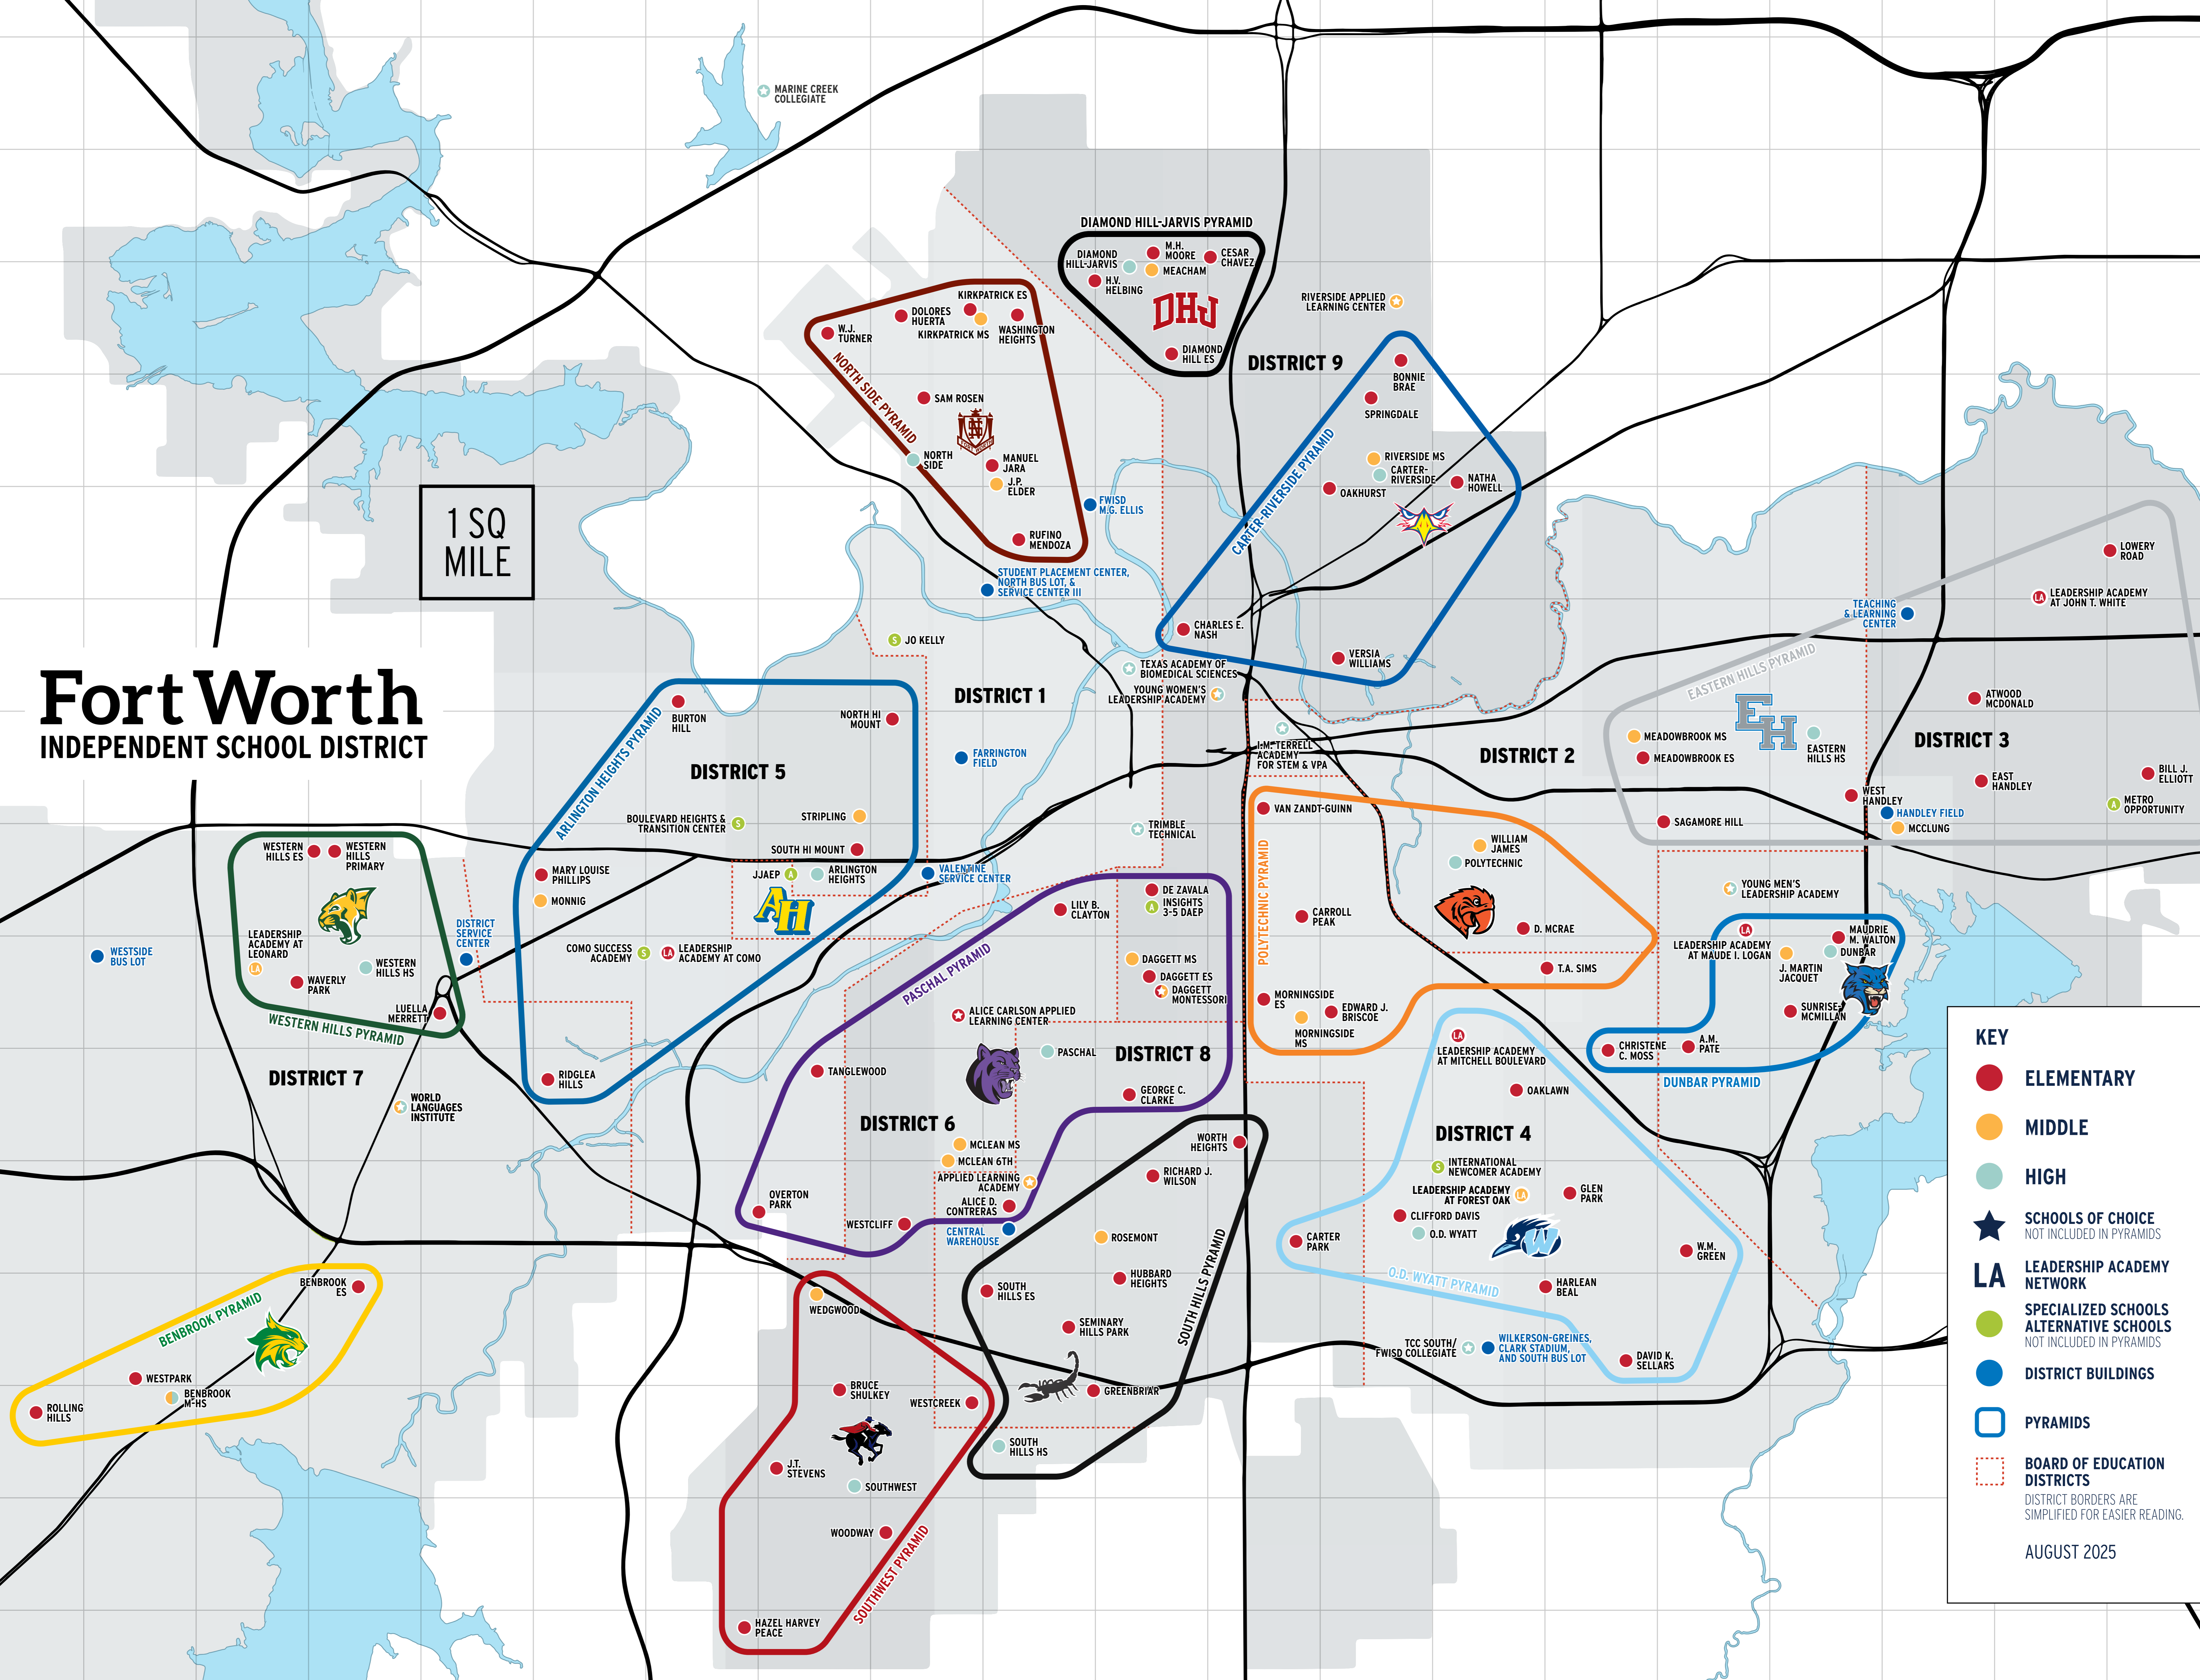

# Fort Worth INDEPENDENT SCHOOL DISTRICT

1 SQ MILE

**KEY**

- ELEMENTARY
- MIDDLE
- HIGH
- ★ SCHOOLS OF CHOICE  
NOT INCLUDED IN PYRAMIDS
- LA** LEADERSHIP ACADEMY NETWORK
- SPECIALIZED SCHOOLS  
ALTERNATIVE SCHOOLS  
NOT INCLUDED IN PYRAMIDS
- DISTRICT BUILDINGS
- PYRAMIDS
- BOARD OF EDUCATION DISTRICTS  
DISTRICT BORDERS ARE SIMPLIFIED FOR EASIER READING.

AUGUST 2025