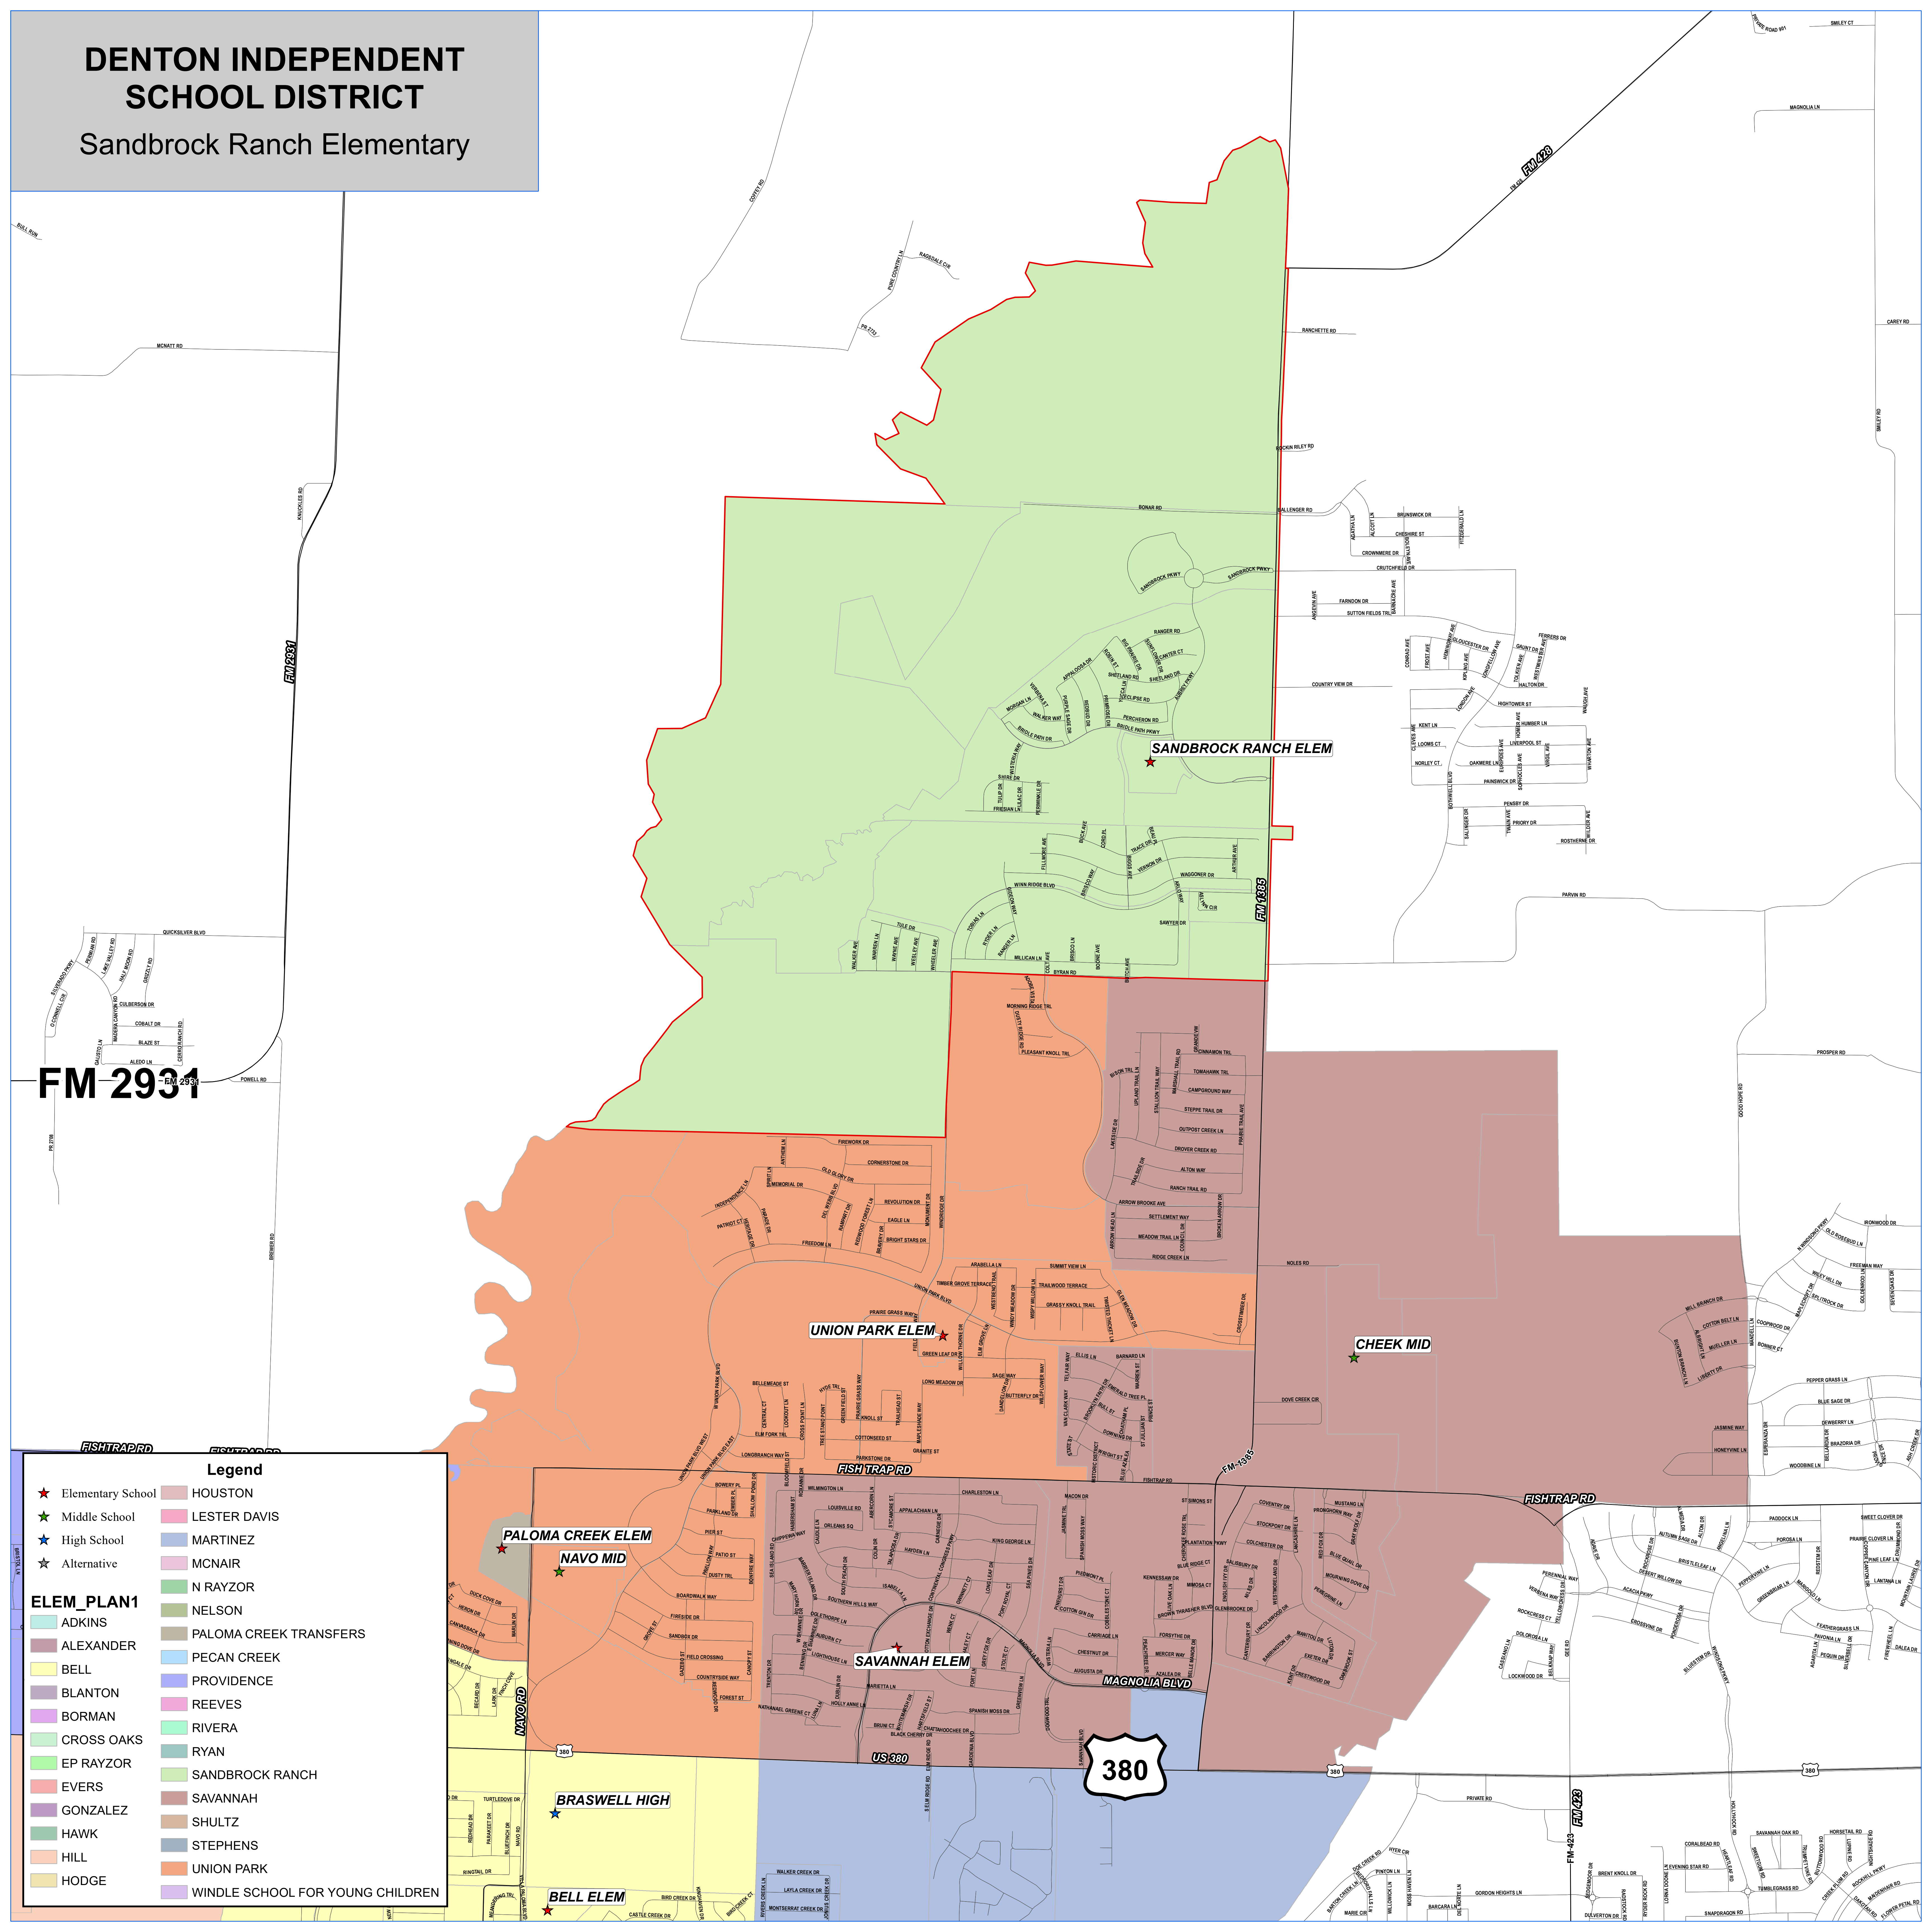

DENTON INDEPENDENT SCHOOL DISTRICT

Sandbrock Ranch Elementary

FM 2931

Legend

- ★ Elementary School
- ★ Middle School
- ★ High School
- ★ Alternative

HOUSTON	LESTER DAVIS
MARTINEZ	MCAIR
N RAYZOR	NELSON
PALOMA CREEK TRANSFERS	PECAN CREEK
PROVIDENCE	REEVES
RIVERA	RYAN
SANDBROCK RANCH	SAVANNAH
SHULTZ	STEPHENS
UNION PARK	WINDLE SCHOOL FOR YOUNG CHILDREN

ELEM_PLAN1

- ADKINS
- ALEXANDER
- BELL
- BLANTON
- BORMAN
- CROSS OAKS
- EP RAYZOR
- EVERS
- GONZALEZ
- HAWK
- HILL
- HODGE

380