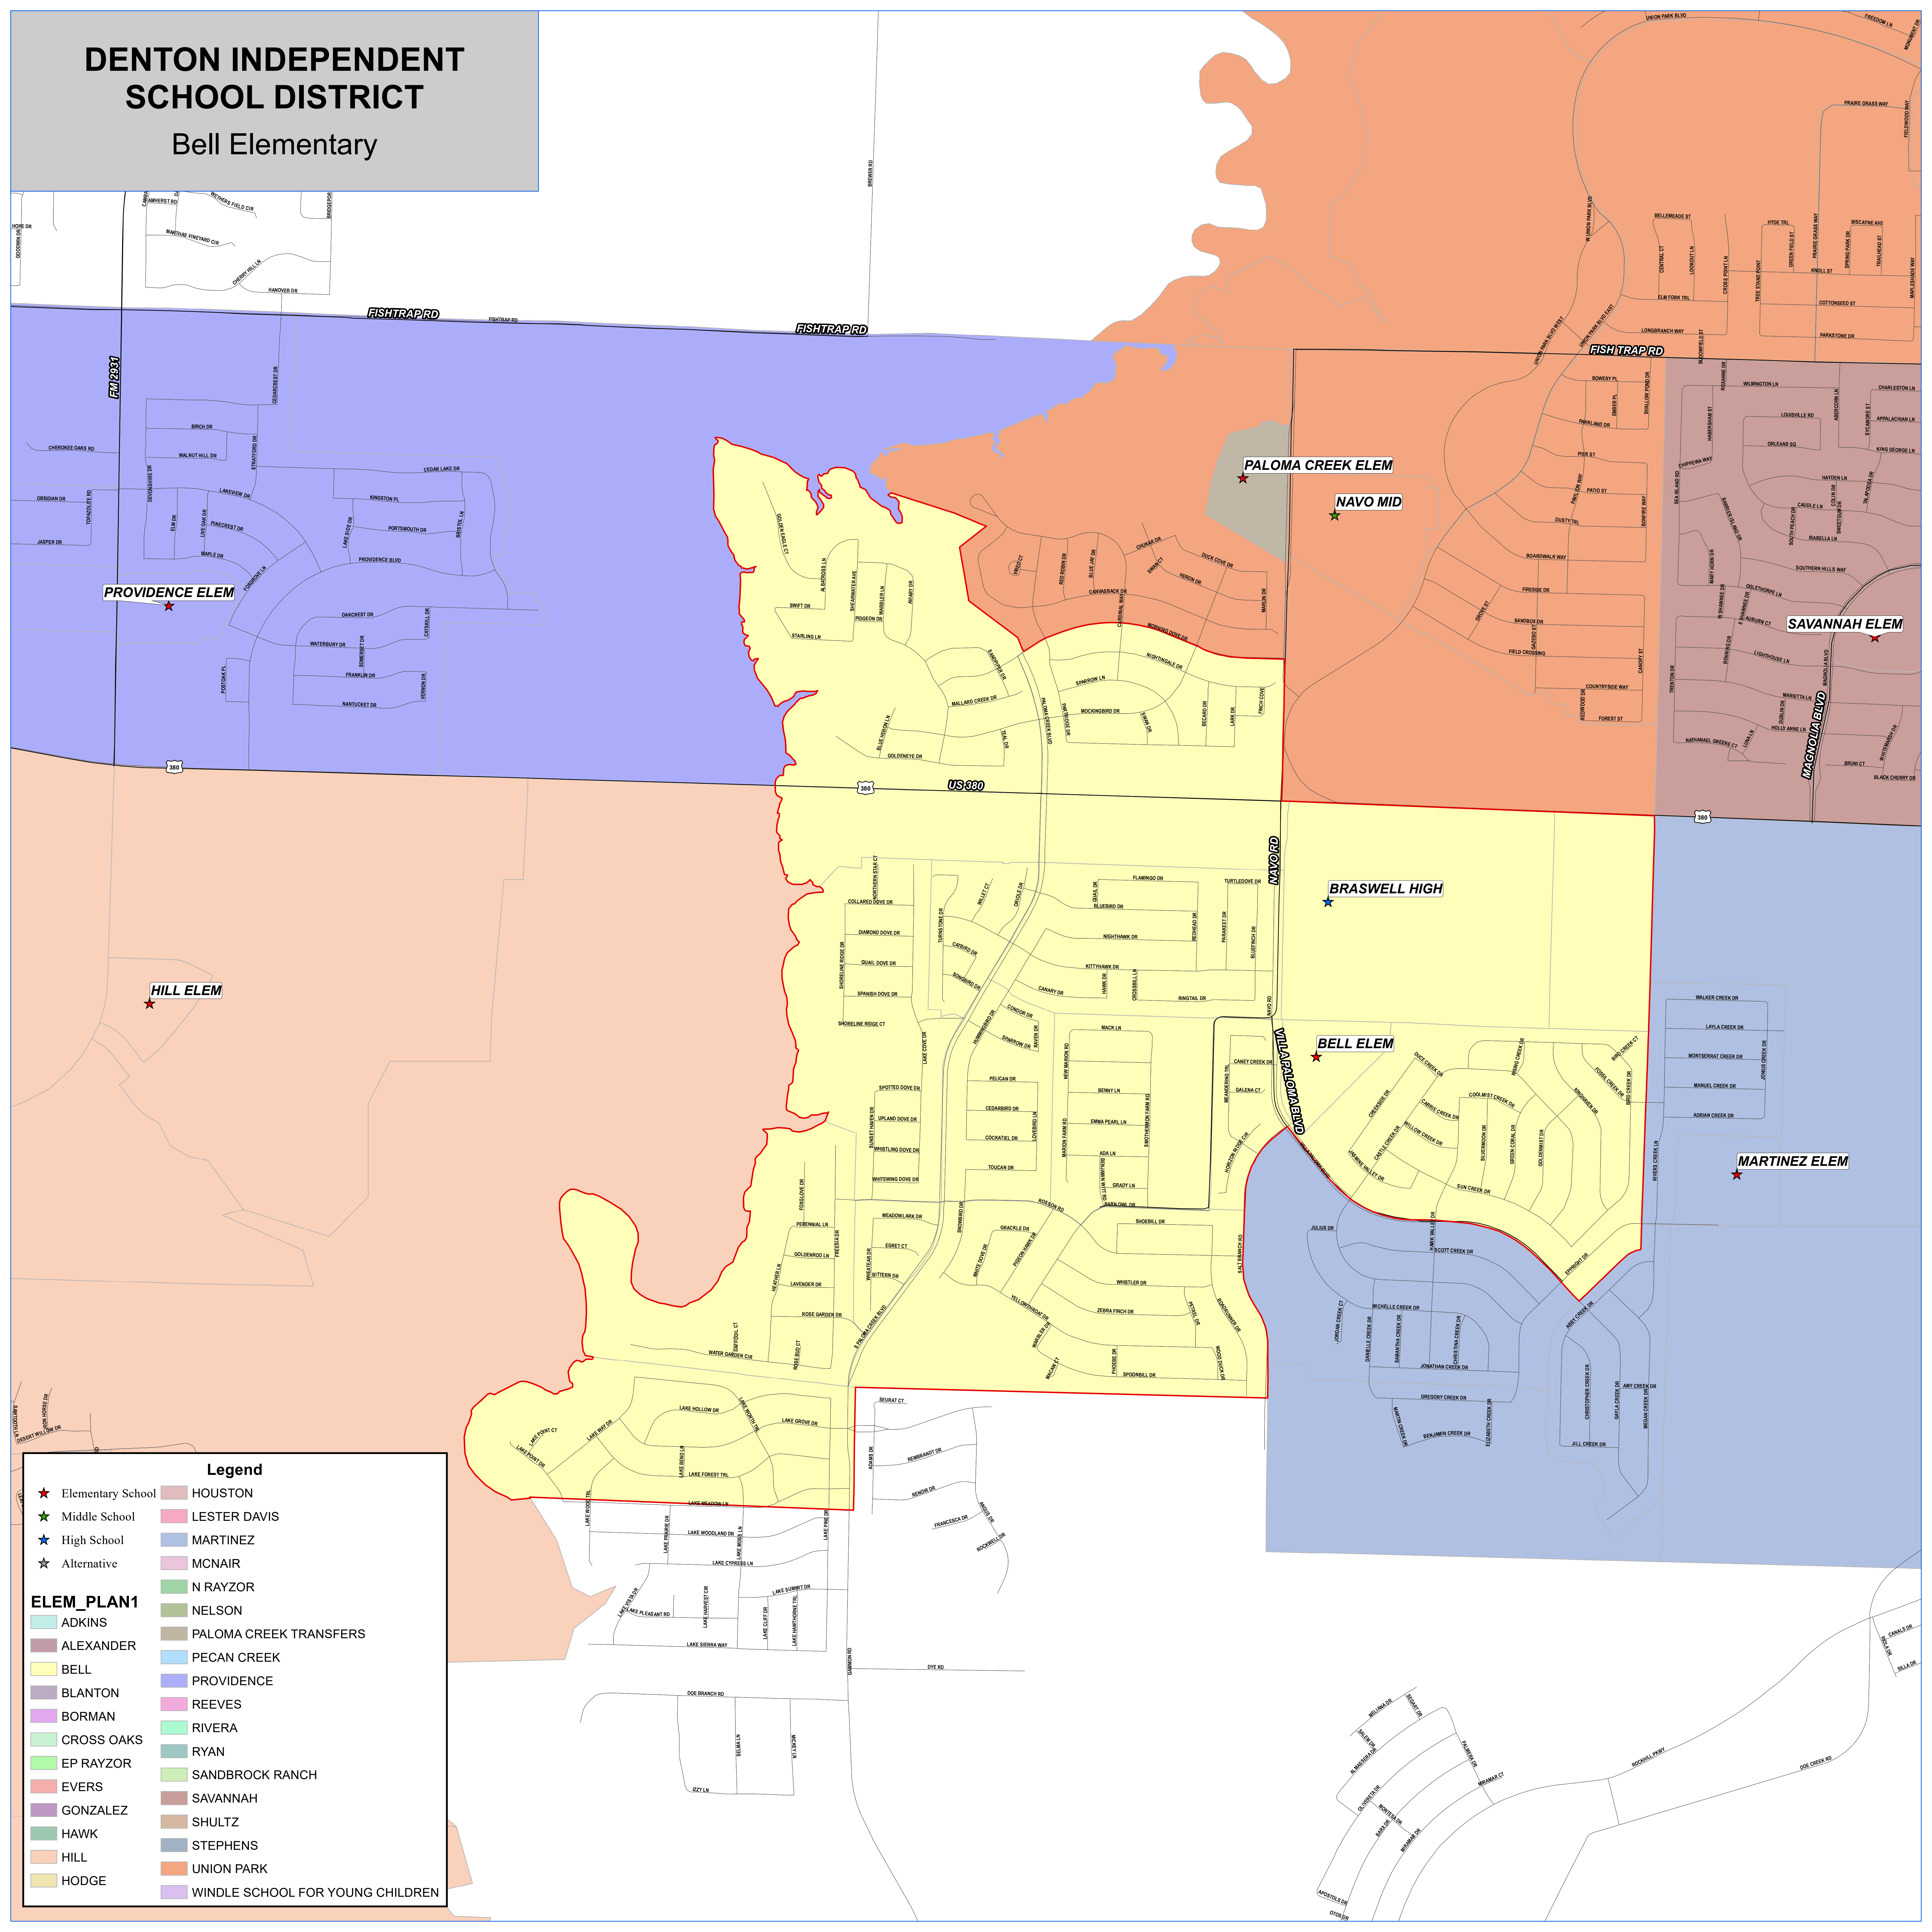

DENTON INDEPENDENT SCHOOL DISTRICT

Bell Elementary

Legend	
★ Elementary School	HOUSTON
★ Middle School	LESTER DAVIS
★ High School	MARTINEZ
★ Alternative	MCNAIR
ELEM_PLAN1	N RAYZOR
ADKINS	NELSON
ALEXANDER	PALOMA CREEK TRANSFERS
BELL	PECAN CREEK
BLANTON	PROVIDENCE
BORMAN	REEVES
CROSS OAKS	RIVERA
EP RAYZOR	RYAN
EVERS	SANDBROCK RANCH
GONZALEZ	SAVANNAH
HAWK	SHULTZ
HILL	STEPHENS
HODGE	UNION PARK
	WINDLE SCHOOL FOR YOUNG CHILDREN