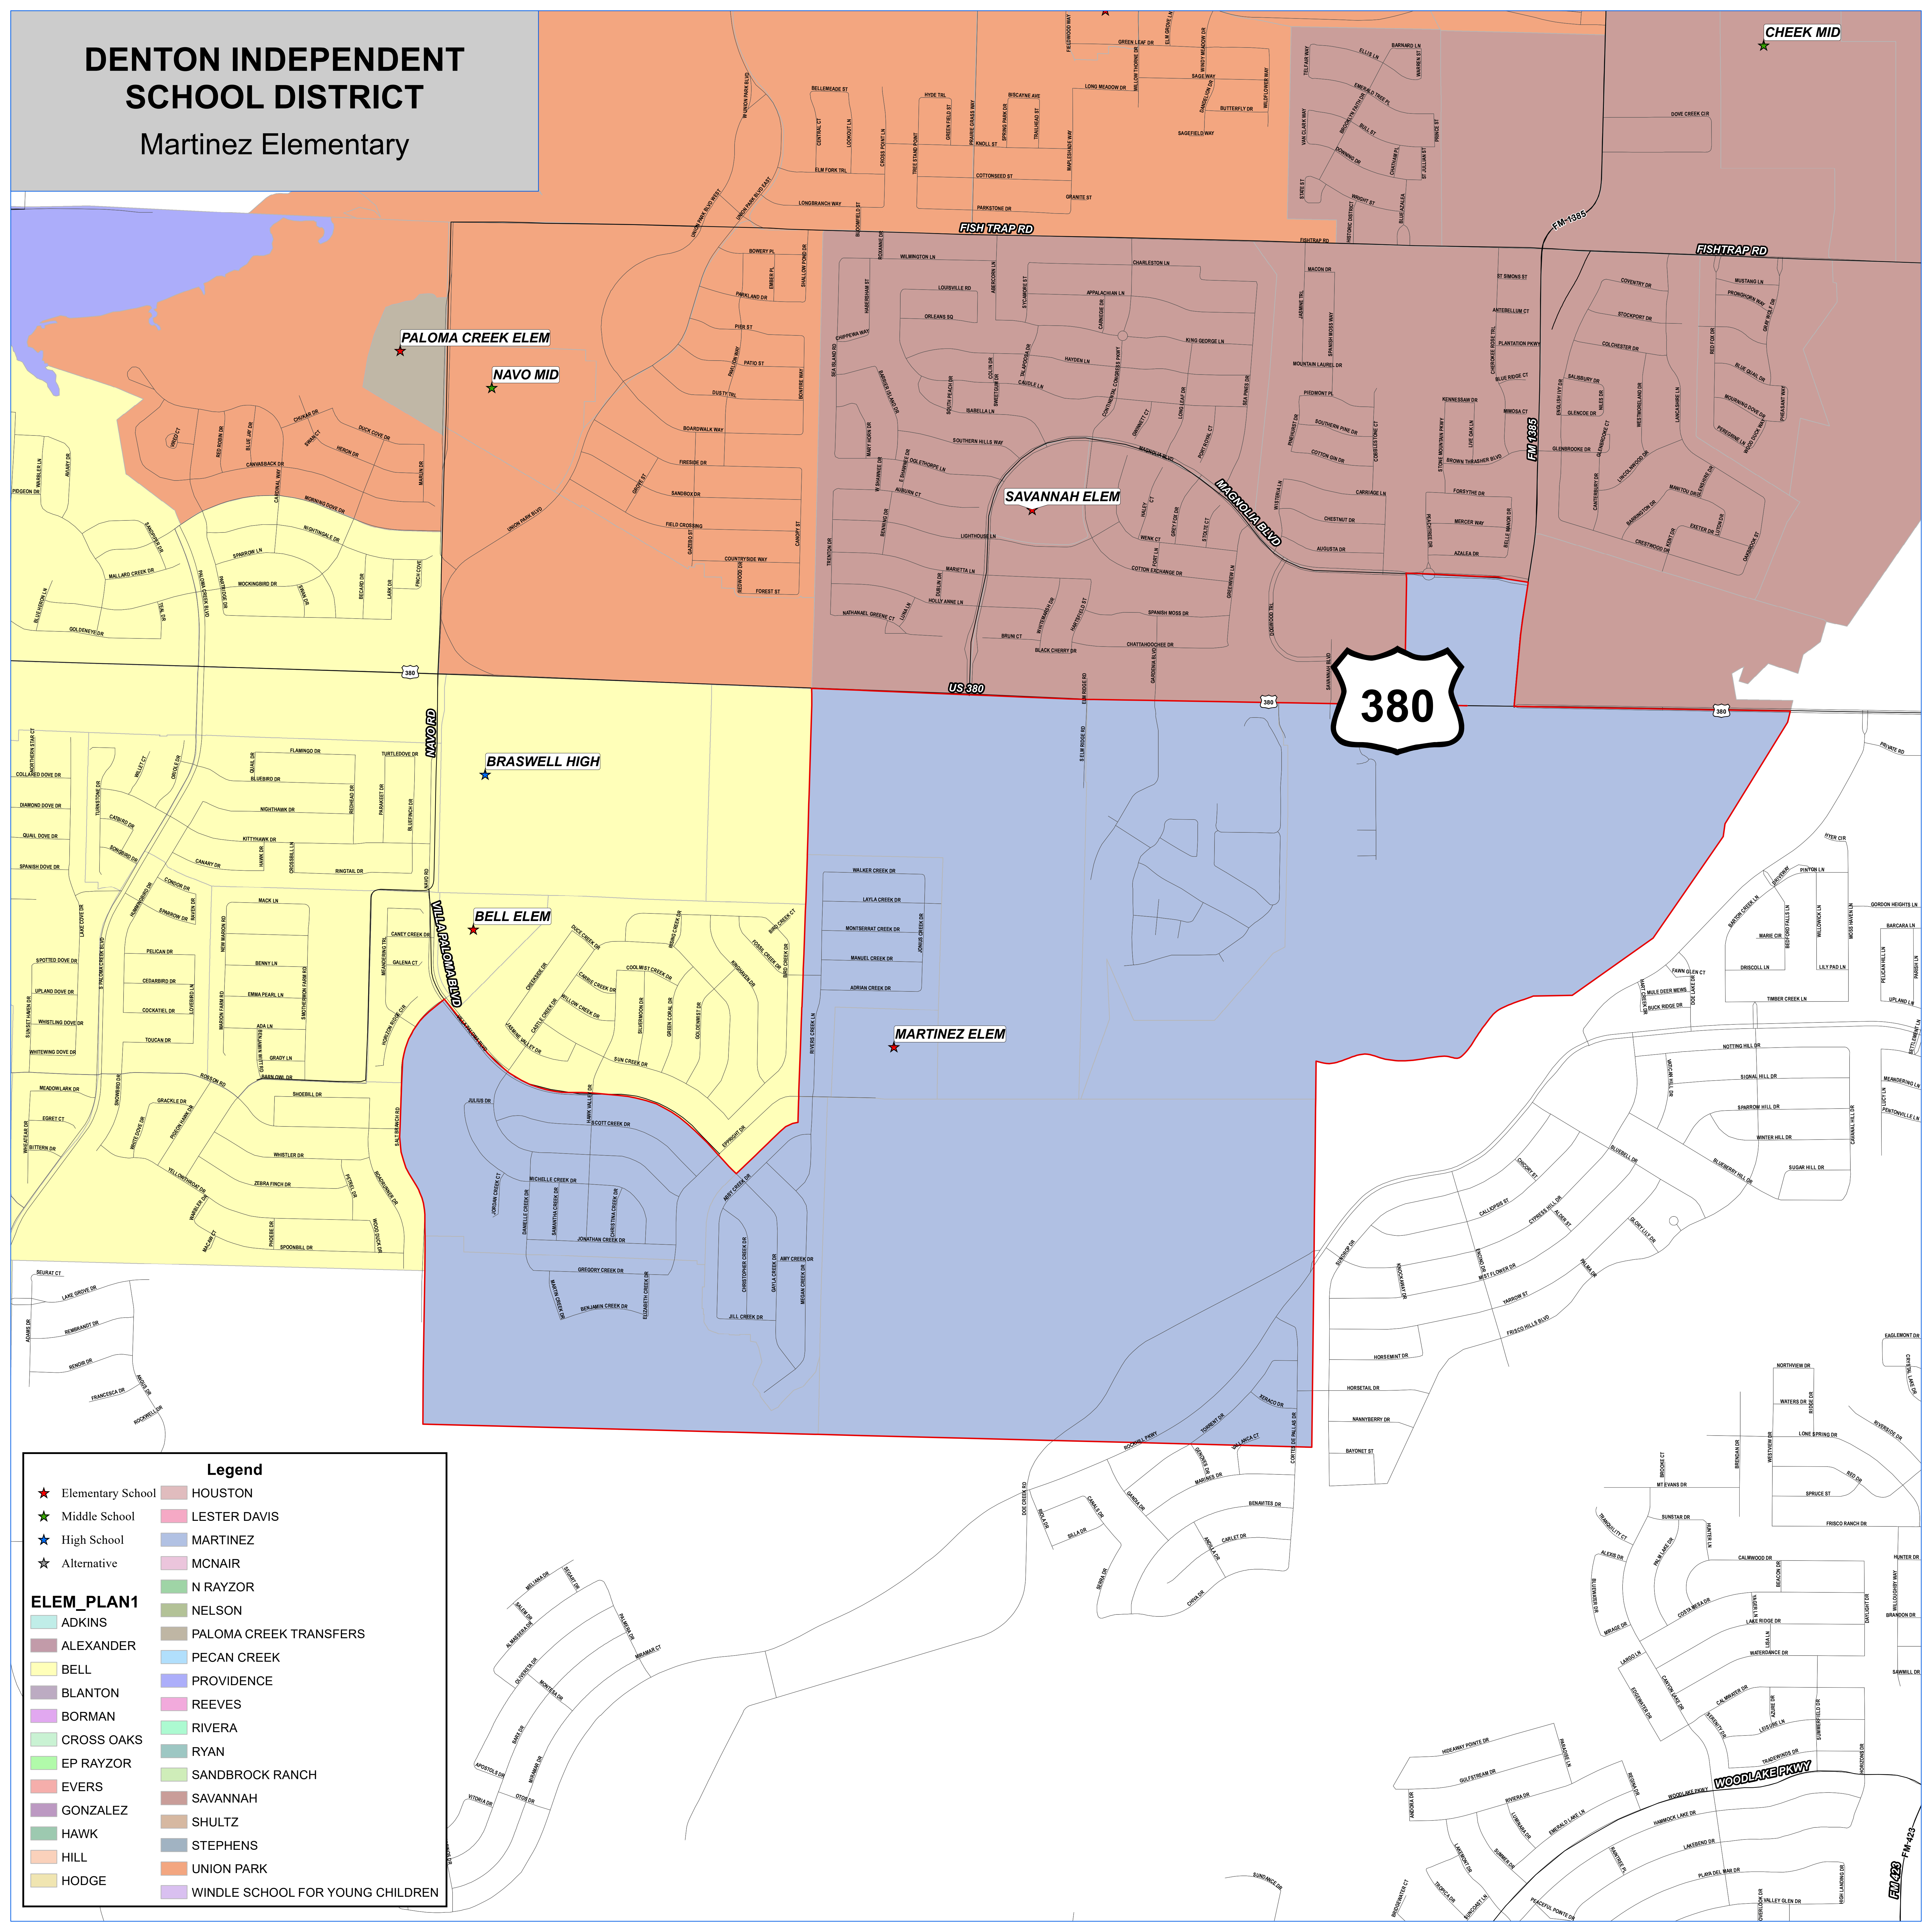

DENTON INDEPENDENT SCHOOL DISTRICT

Martinez Elementary

Legend

- ★ Elementary School
- ★ Middle School
- ★ High School
- ★ Alternative

ELEM_PLAN1

- ADKINS
- ALEXANDER
- BELL
- BLANTON
- BORMAN
- CROSS OAKS
- EP RAYZOR
- EVERS
- GONZALEZ
- HAWK
- HILL
- HODGE
- HOUSTON
- LESTER DAVIS
- MARTINEZ
- MCAIR
- N RAYZOR
- NELSON
- PALOMA CREEK TRANSFERS
- PECAN CREEK
- PROVIDENCE
- REEVES
- RIVERA
- RYAN
- SANDBROCK RANCH
- SAVANNAH
- SHULTZ
- STEPHENS
- UNION PARK
- WINDLE SCHOOL FOR YOUNG CHILDREN