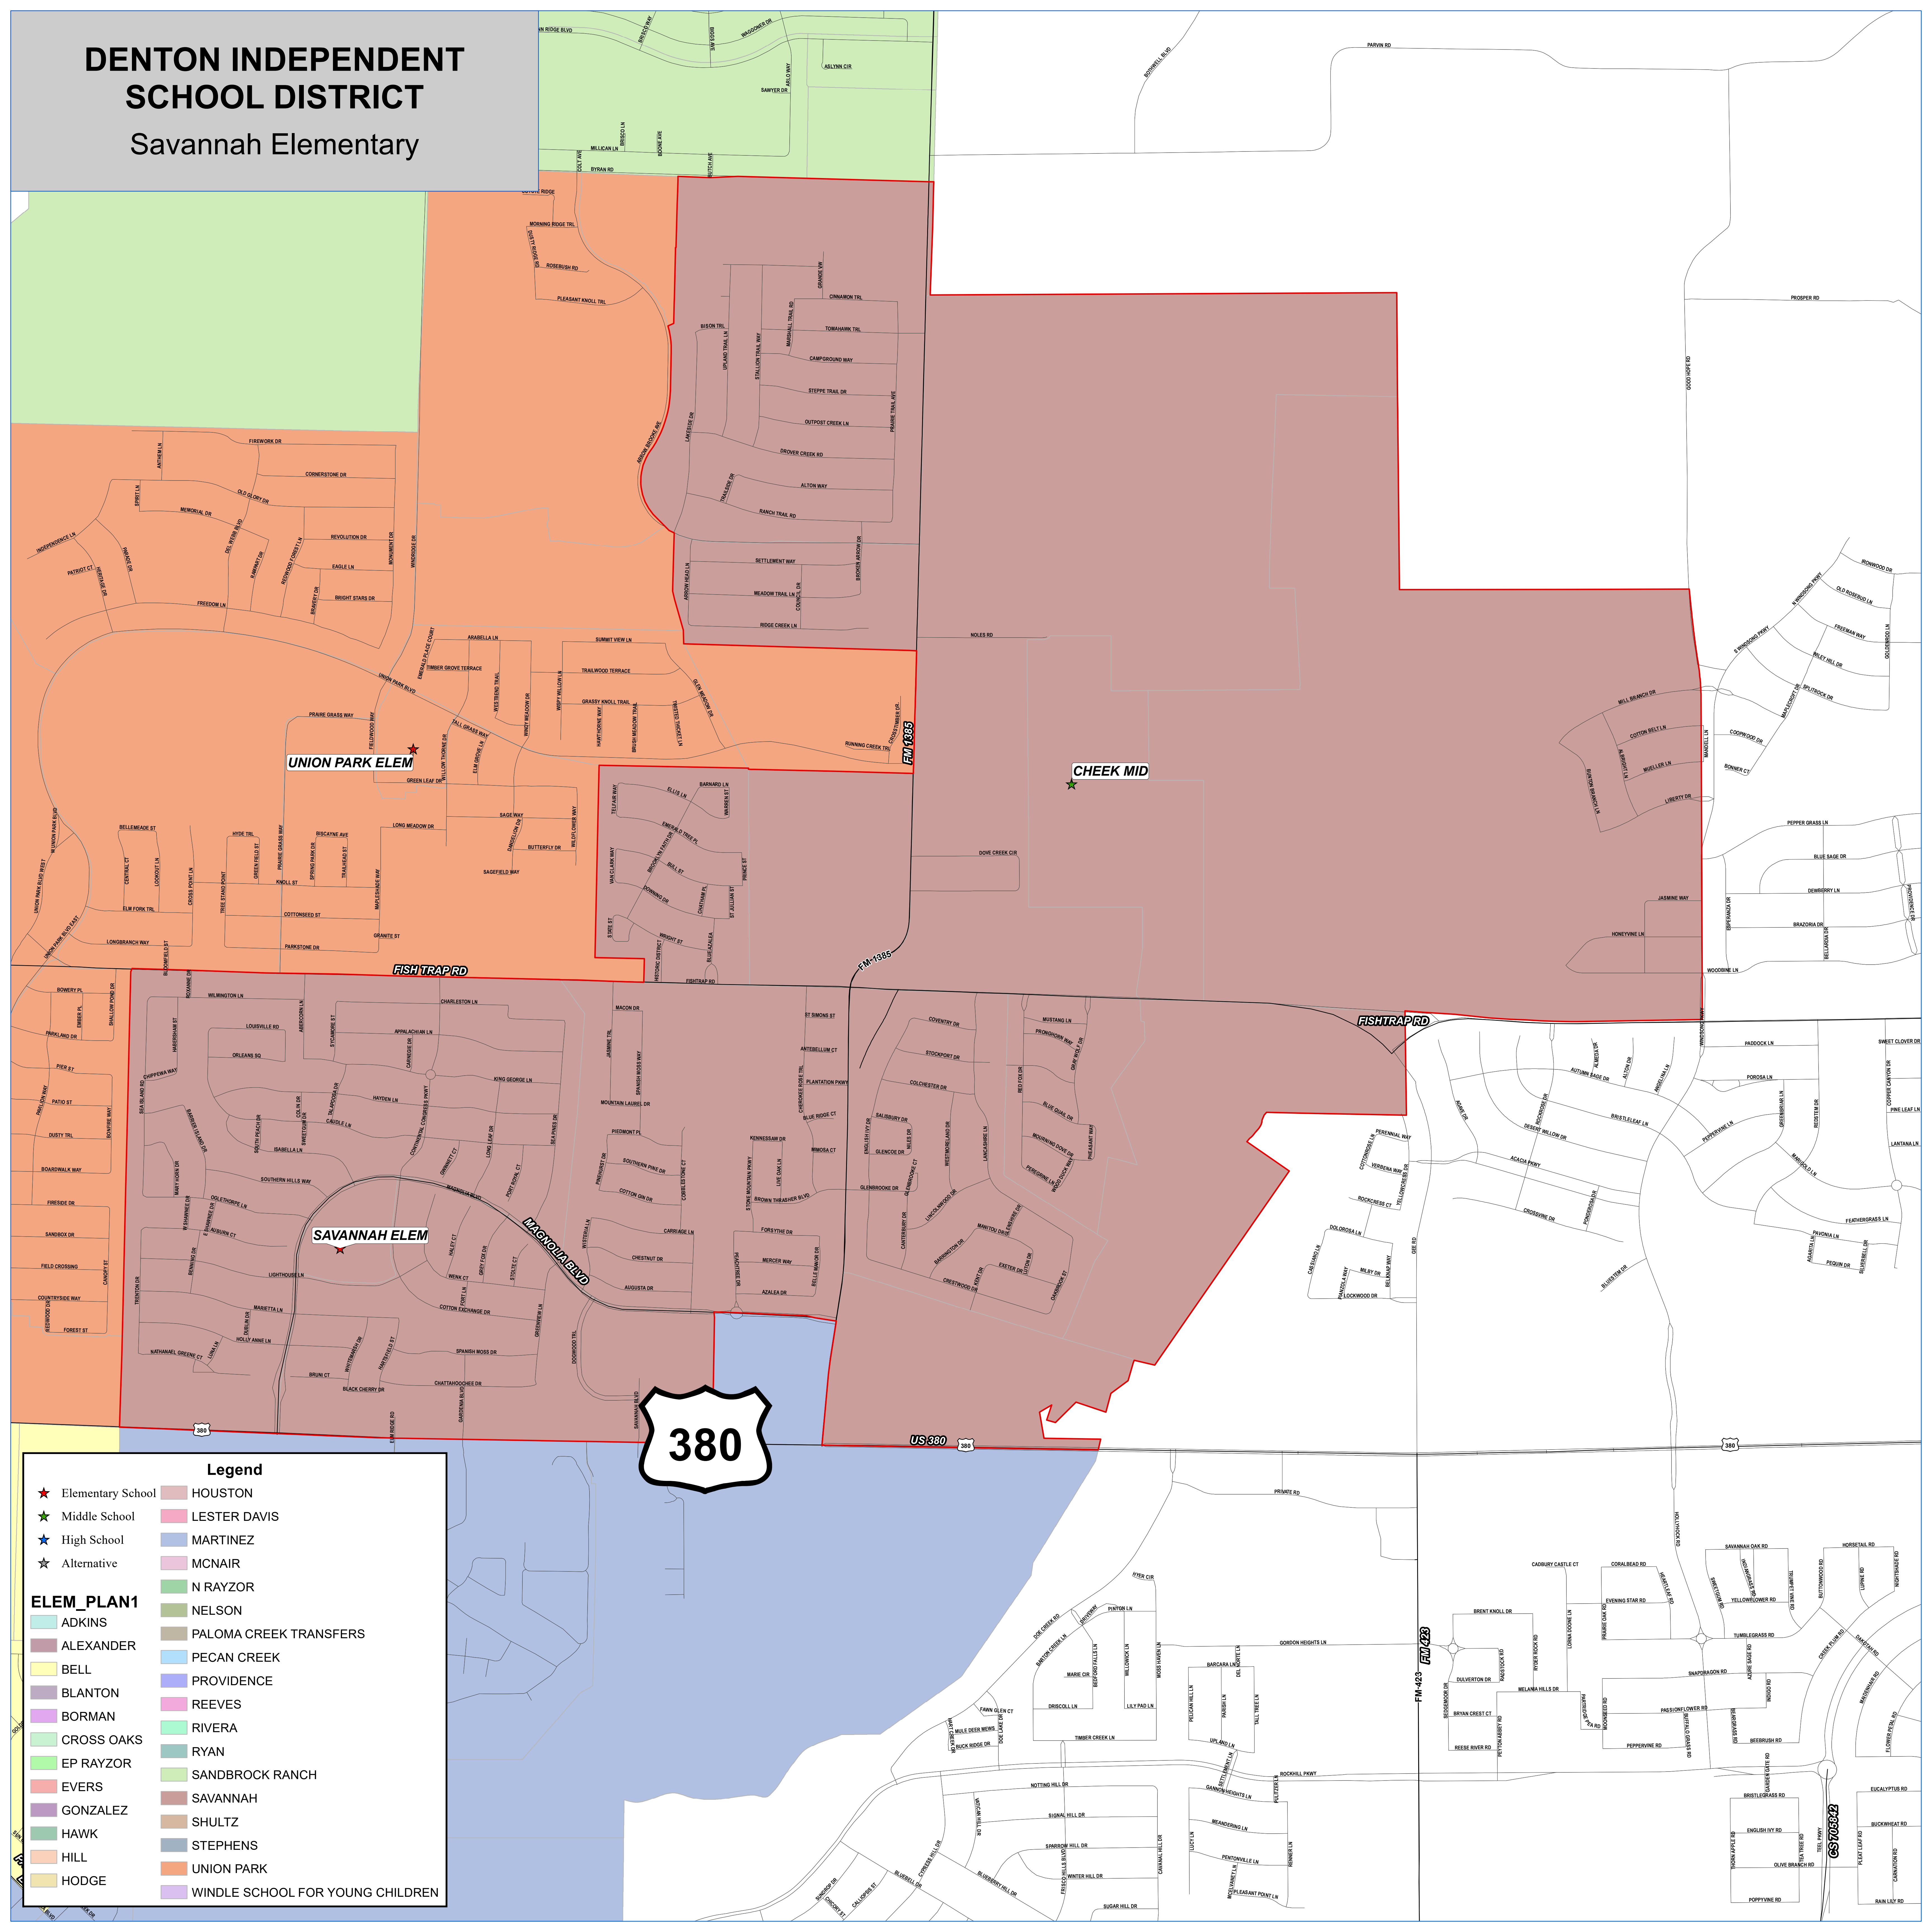

DENTON INDEPENDENT SCHOOL DISTRICT

Savannah Elementary

UNION PARK ELEM

CHEEK MID

SAVANNAH ELEM

Legend	
★ Elementary School	HOUSTON
★ Middle School	LESTER DAVIS
★ High School	MARTINEZ
★ Alternative	MCAIR
ELEM_PLAN1	N RAYZOR
ADKINS	NELSON
ALEXANDER	PALOMA CREEK TRANSFERS
BELL	PECAN CREEK
BLANTON	PROVIDENCE
BORMAN	REEVES
CROSS OAKS	RIVERA
EP RAYZOR	RYAN
EVERS	SANDBROCK RANCH
GONZALEZ	SAVANNAH
HAWK	SHULTZ
HILL	STEPHENS
HODGE	UNION PARK
	WINDLE SCHOOL FOR YOUNG CHILDREN