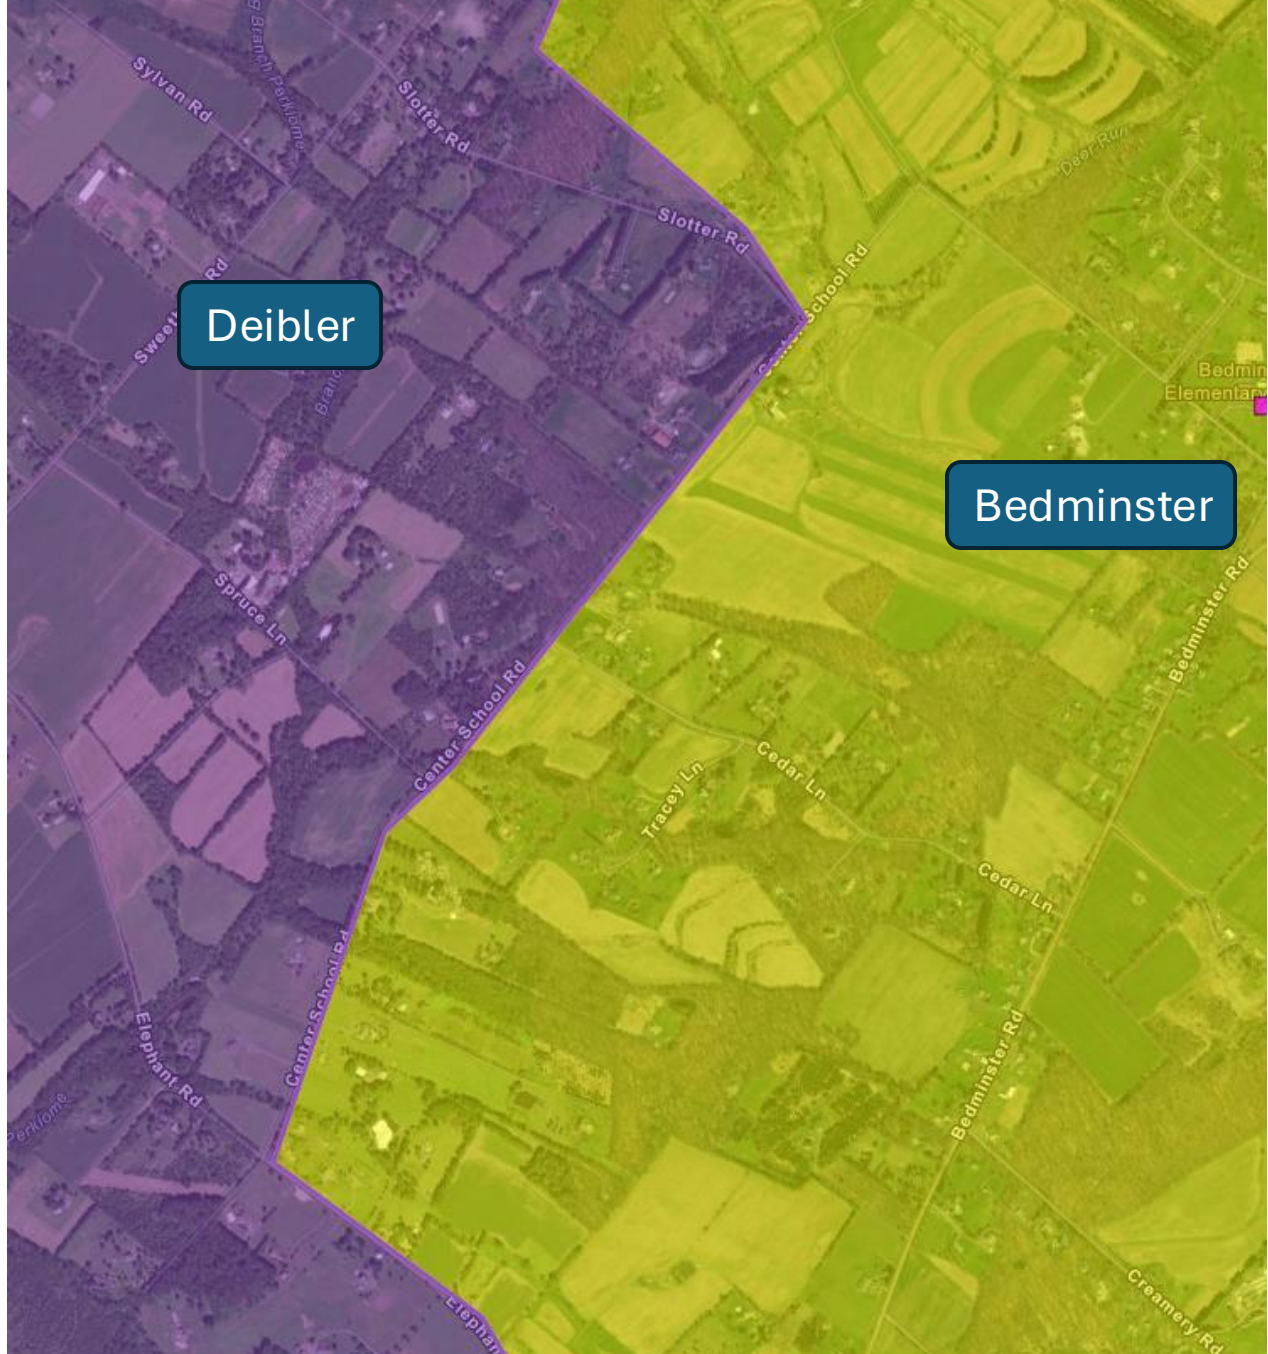

PSD Elementary Rezoning Boundary Details

Scenario #6

Bedminster Boundary

Existing

Proposed

Bedminster-Deibler Boundary

Bedminster-Deibler-Seylar Boundary

Bedminster-Seylar Boundary

Bedminster

New Boundary

Dublin

Old Boundary

Bedminster

Seylar

Deibler Boundary

Existing

Proposed

Existing

WRE Boundary

Proposed

Deibler-WRE Boundary

Deibler

New Boundary

Original Boundary