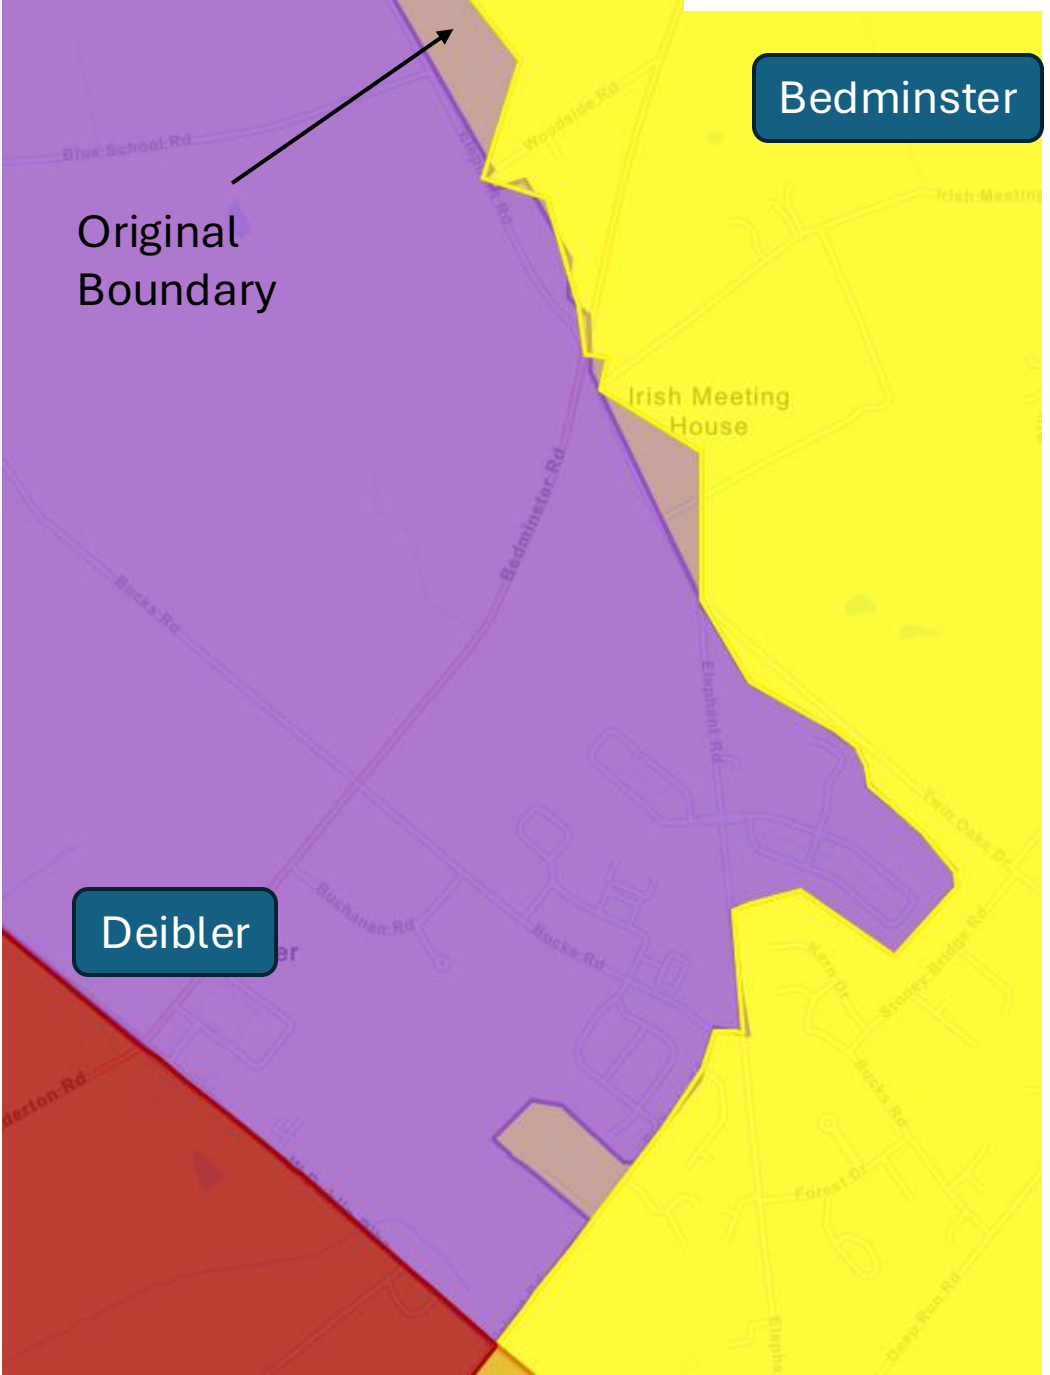

PSD Elementary Rezoning Boundary Details

Scenario #6

Bedminster Boundary

Existing

Proposed

Bedminster-Deibler Boundary

Bedminster-Deibler-Seylar Boundary

Bedminster-Seylar Boundary

Bedminster

New Boundary

Dublin

Old Boundary

Bedminster

Seylar

Deibler Boundary

Existing

Proposed

Existing

WRE Boundary

Proposed

Deibler-WRE Boundary

Deibler

New Boundary

Original Boundary