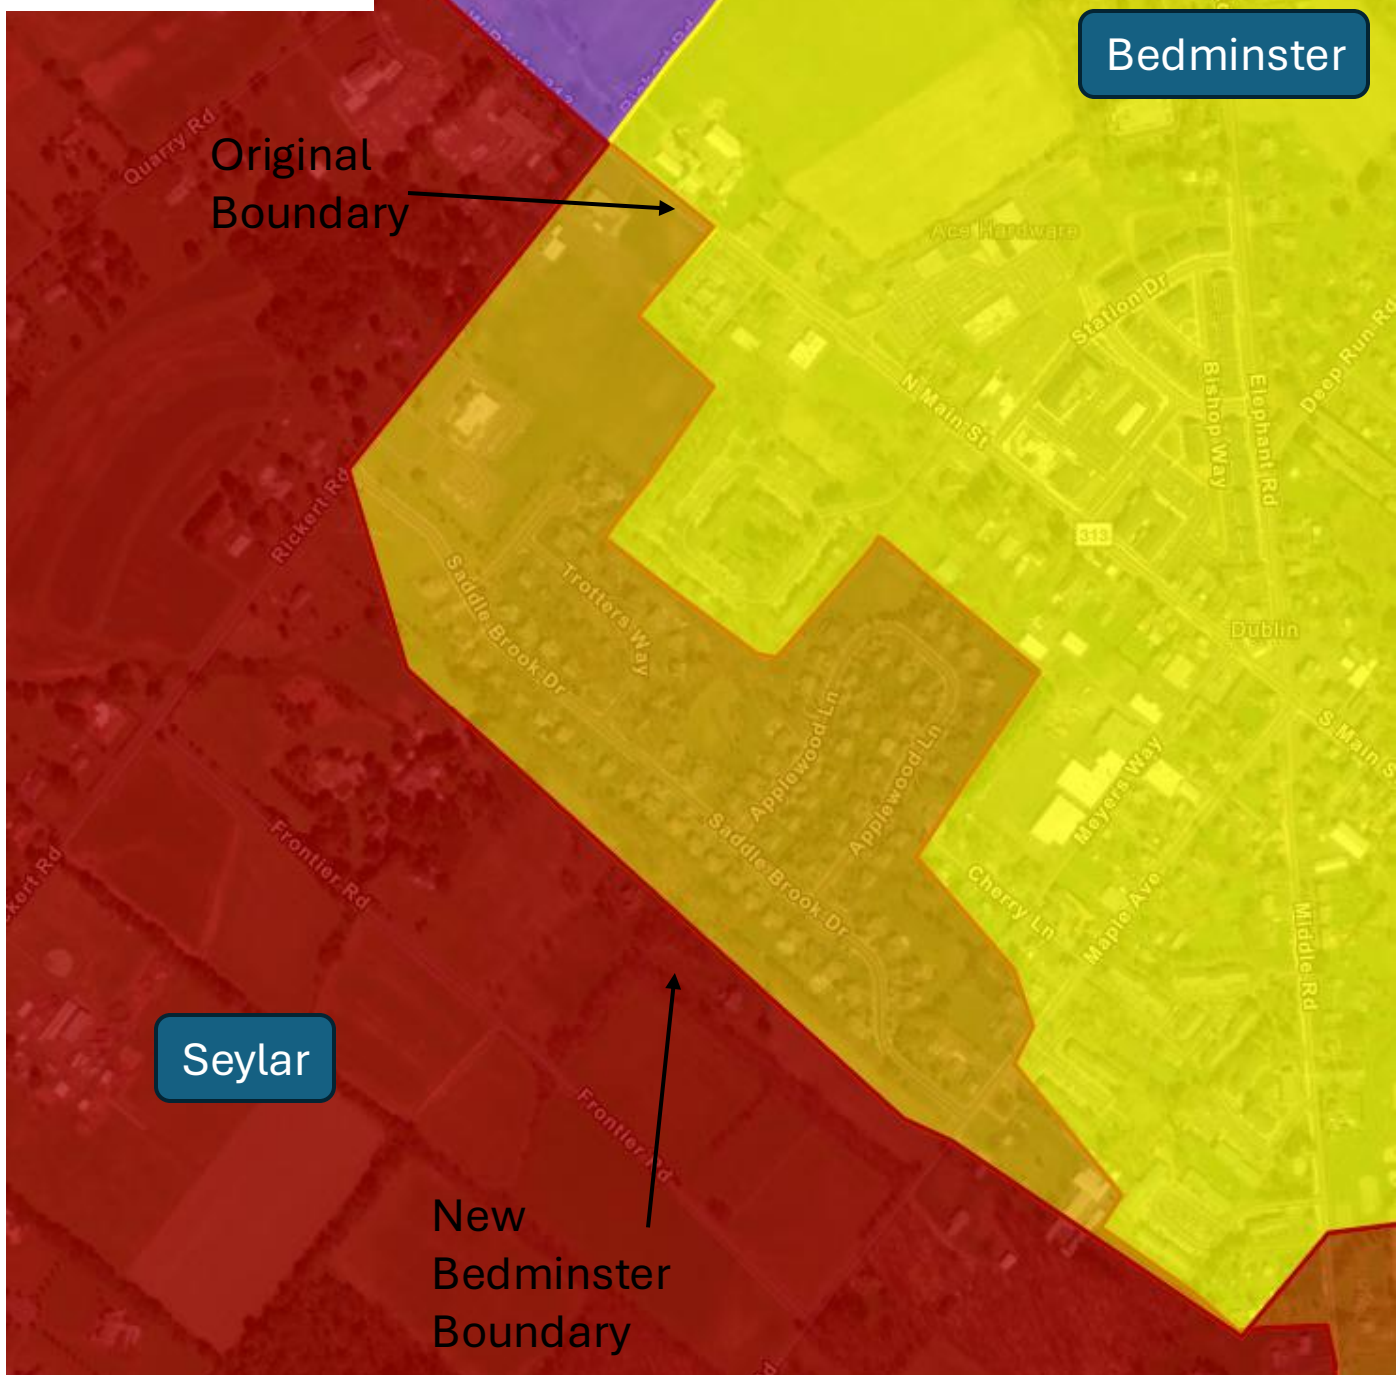

PSD Elementary Rezoning Boundary Details

Scenario #6

Bedminster Boundary

Existing

Proposed

Bedminster-Deibler Boundary

Bedminster-Deibler-Seylar Boundary

Bedminster-Seylar Boundary

Bedminster

New Boundary

Dublin

Old Boundary

Bedminster

Seylar

Deibler Boundary

Existing

Proposed

Existing

WRE Boundary

Proposed

Deibler-WRE Boundary

Deibler

New Boundary

Original Boundary