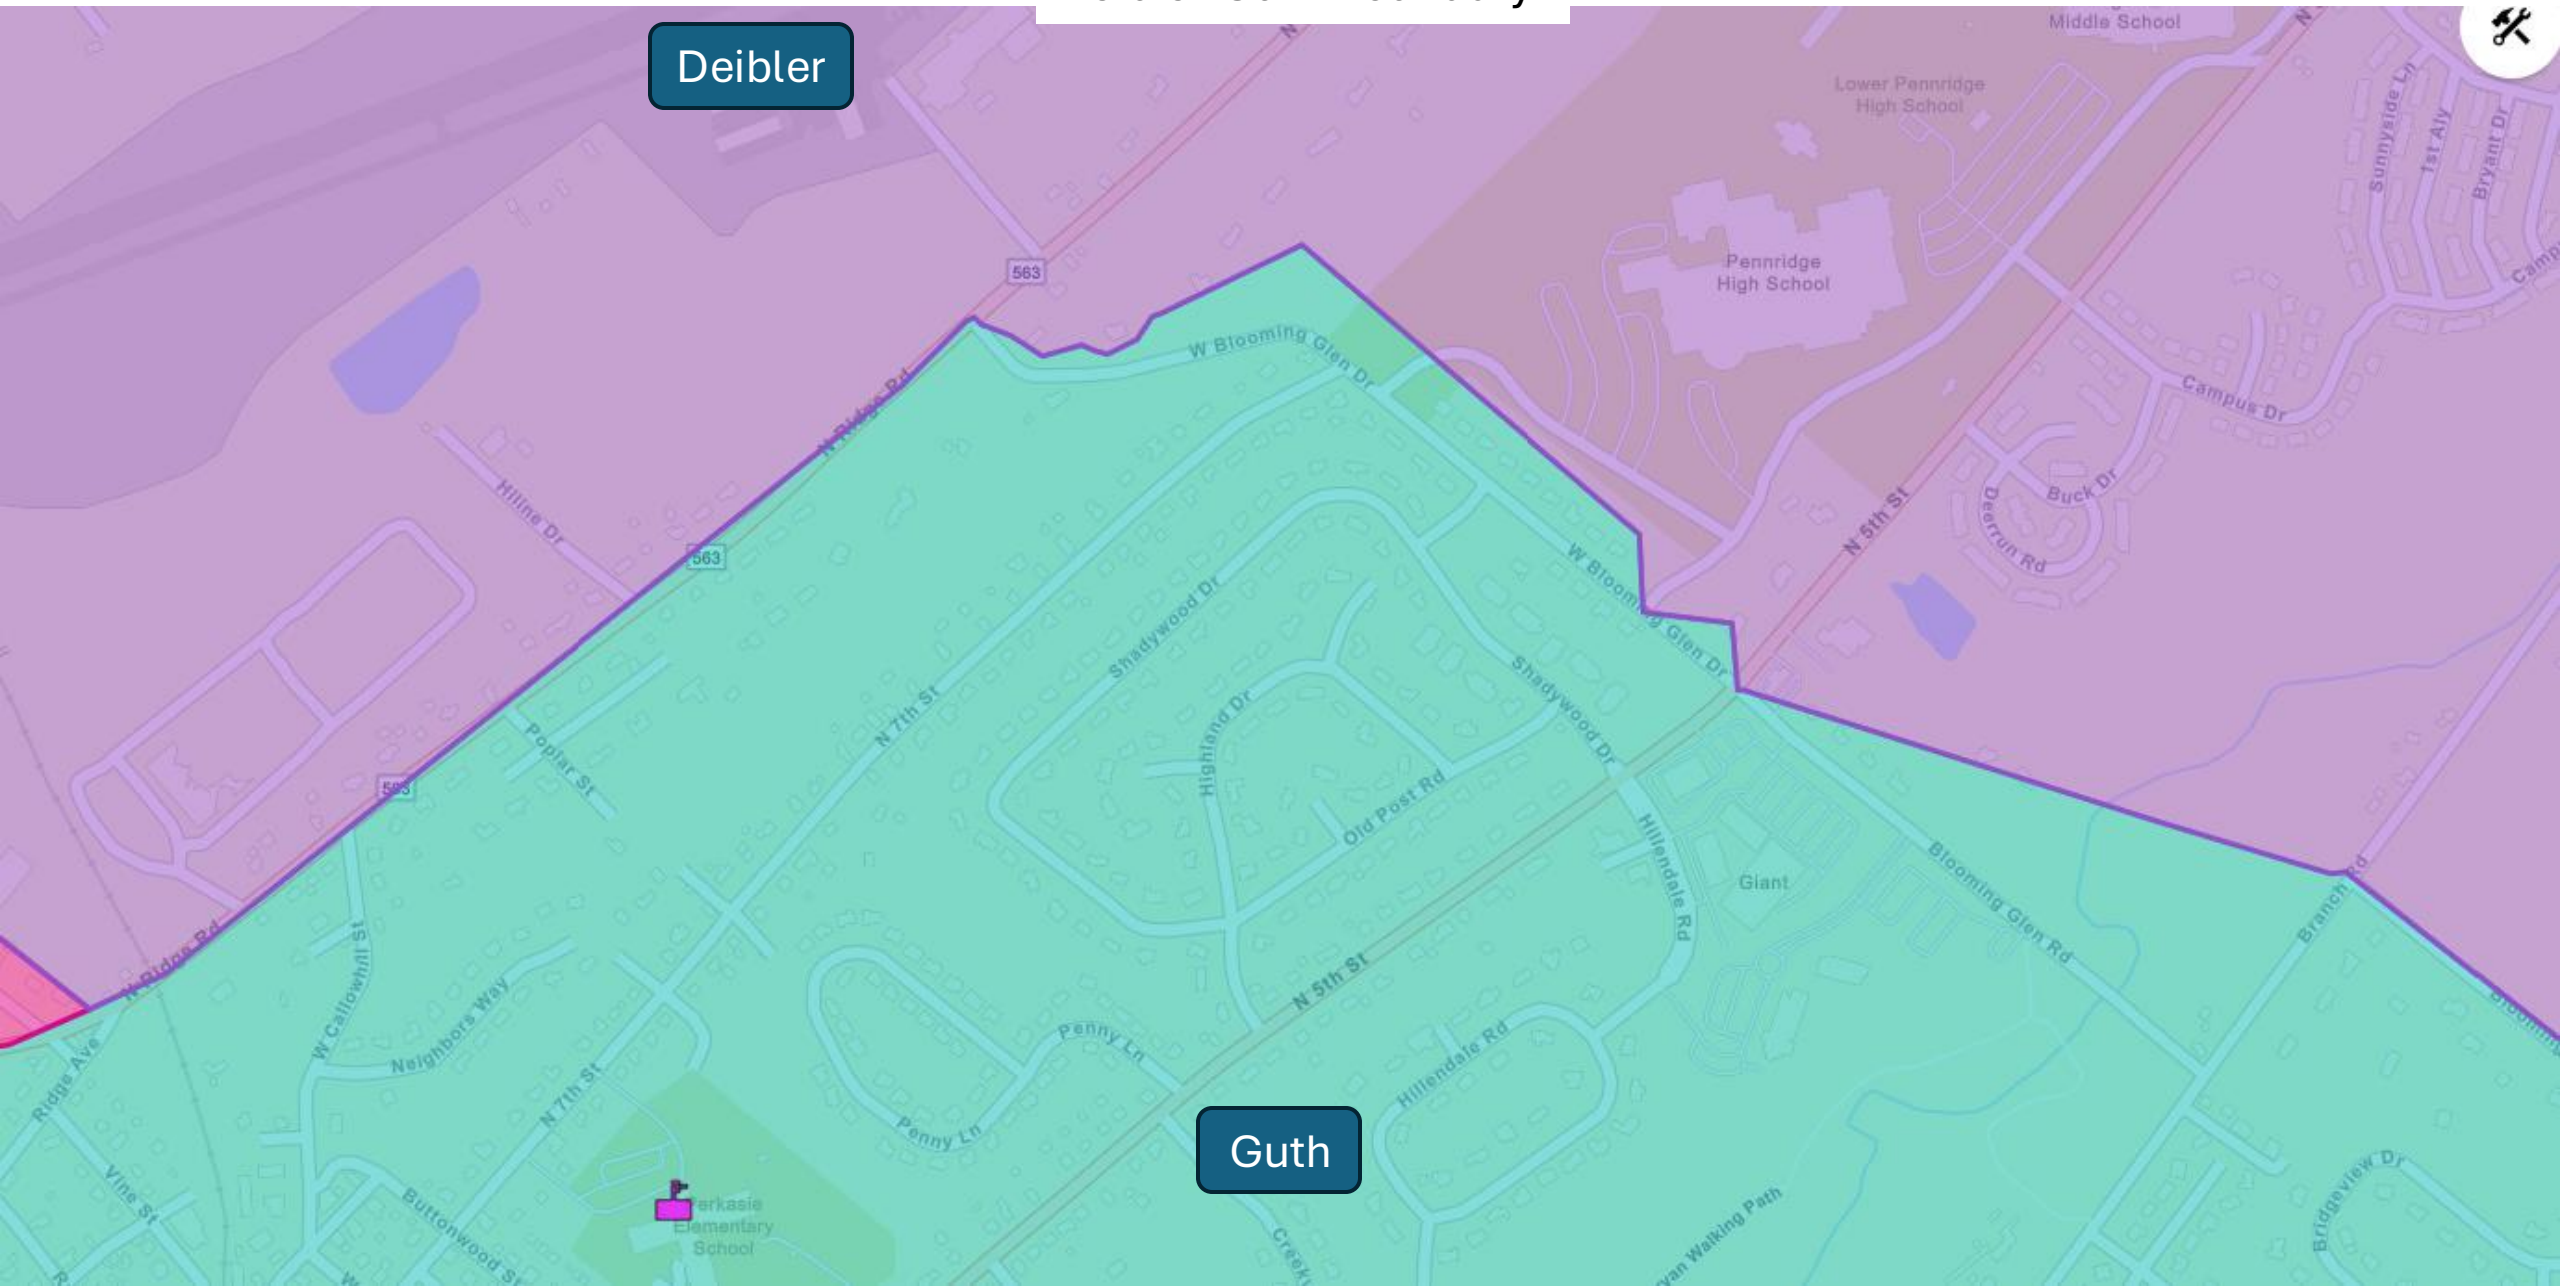

Proposed

Existing

WRE Boundary

Proposed

Deibler-WRE Boundary

Deibler

New Boundary

Original Boundary

WRE

Rockhill Station

State Game Lands 139

Deibler

WRE

Deibler-WRE Boundary

Deibler

Deibler

Original
Boundary

New
Boundary

WRE

Guth

Guth Boundary

Existing

Proposed

Deibler-Guth Boundary

Deibler

Guth

Deibler

WRE-Guth Boundary

WRE

Guth

Existing

Sellersville Boundary