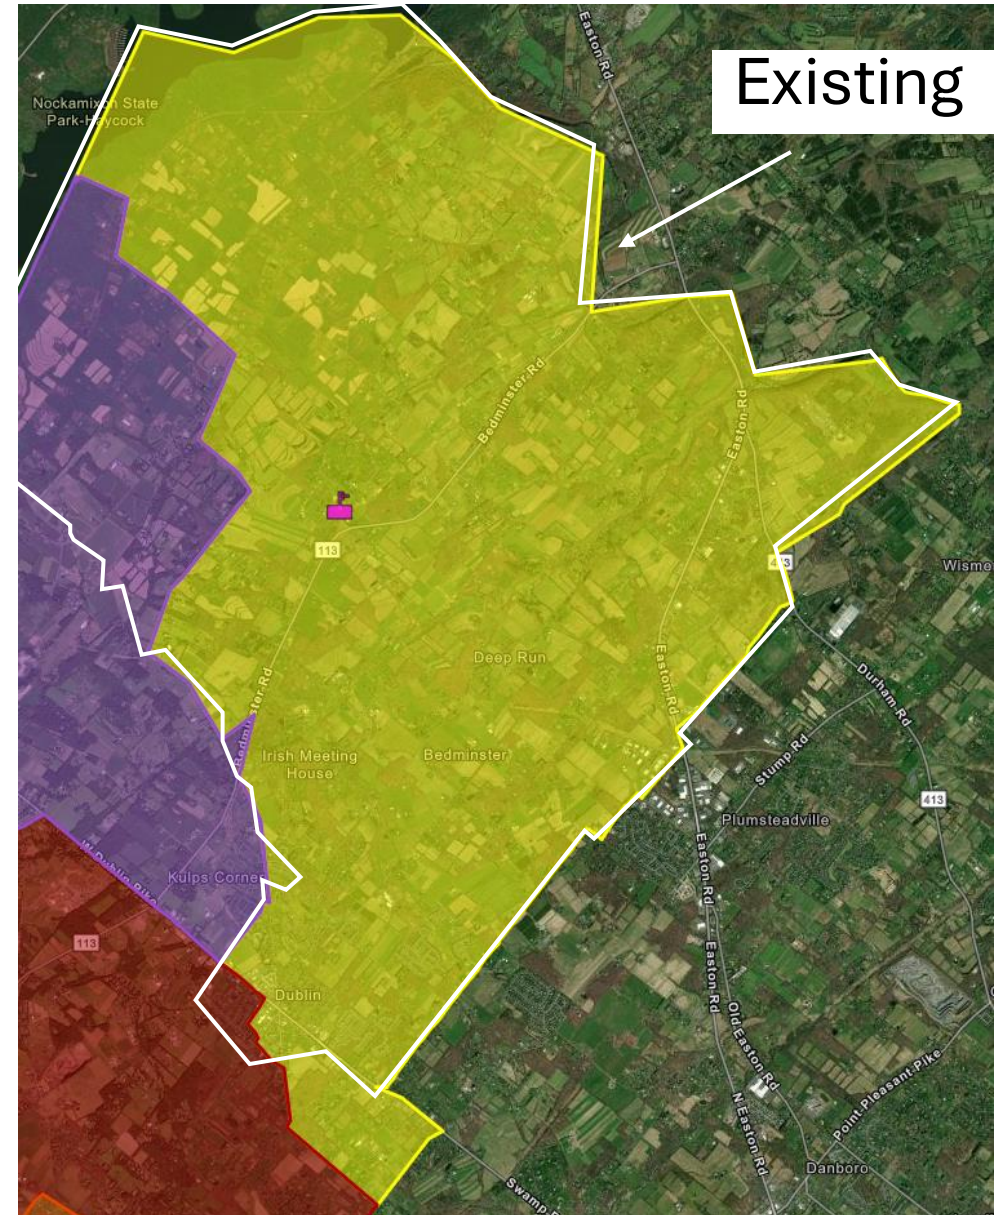

PSD Elementary Rezoning Boundary Details

Scenario #6

Bedminster Boundary

Existing

Proposed

Bedminster-Deibler Boundary

Bedminster-Deibler-Seylar Boundary

Bedminster-Seylar Boundary

Bedminster

New Boundary

Dublin

Old Boundary

Bedminster

Seylar

Deibler Boundary

Existing

Proposed

Existing

WRE Boundary

Proposed

Deibler-WRE Boundary

Deibler

New Boundary

Original Boundary

Seylar-Grasse Boundary

Seylar

Grasse