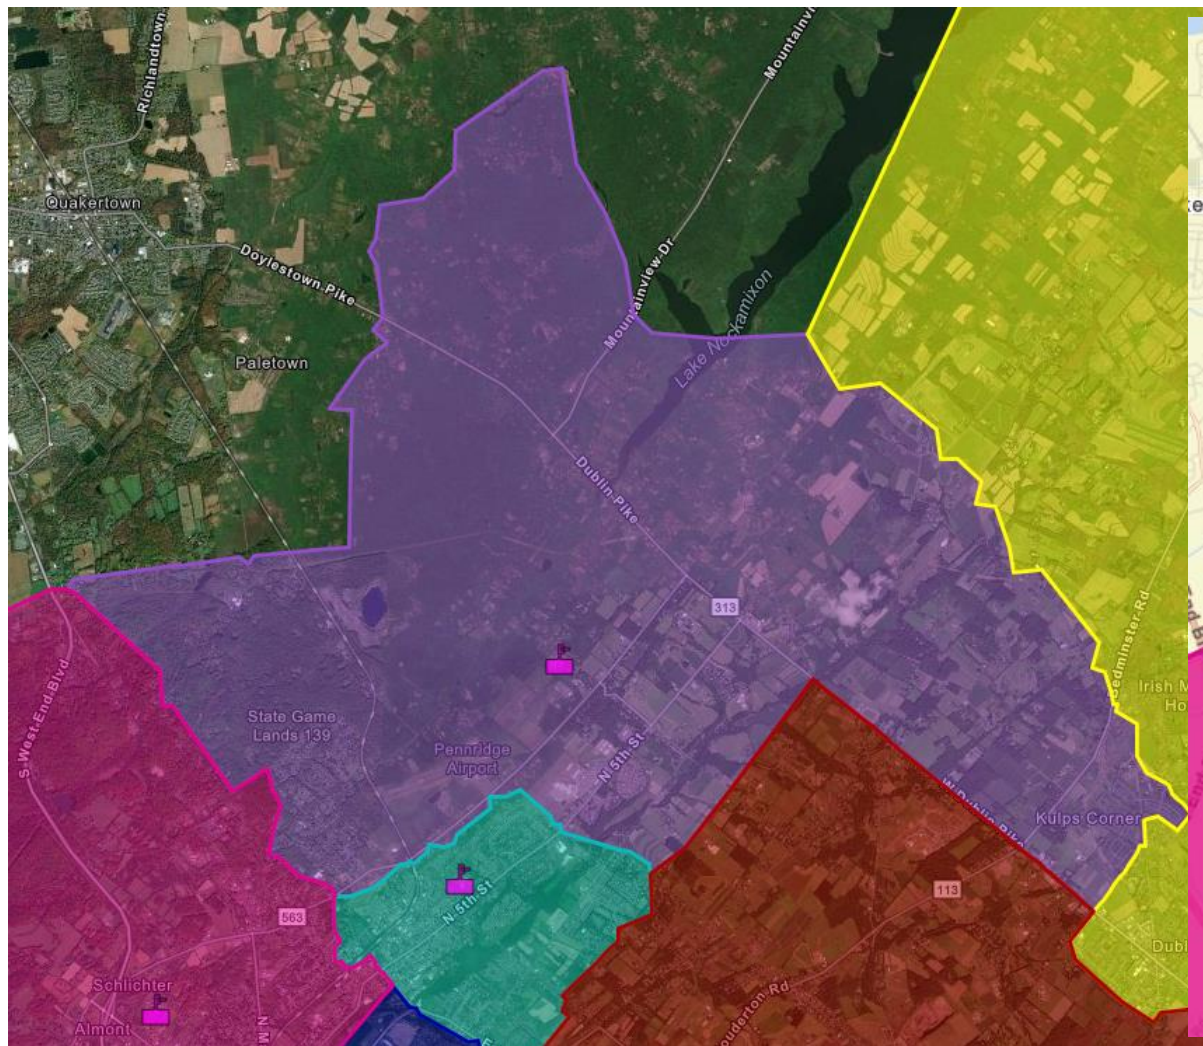

PSD Elementary Rezoning Boundary Details

Scenario #6

Bedminster Boundary

Existing

Proposed

Bedminster-Deibler Boundary

Bedminster-Deibler-Seylar Boundary

Bedminster-Seylar Boundary

Bedminster

New Boundary

Dublin

Old Boundary

Bedminster

Seylar

Deibler Boundary

Existing

Proposed

Existing

WRE Boundary

Proposed

Deibler-WRE Boundary

Deibler

New Boundary

Original Boundary

WRE

Rockhill Station

State Game Lands 139

Deibler

WRE

Deibler-WRE Boundary

Deibler

Deibler