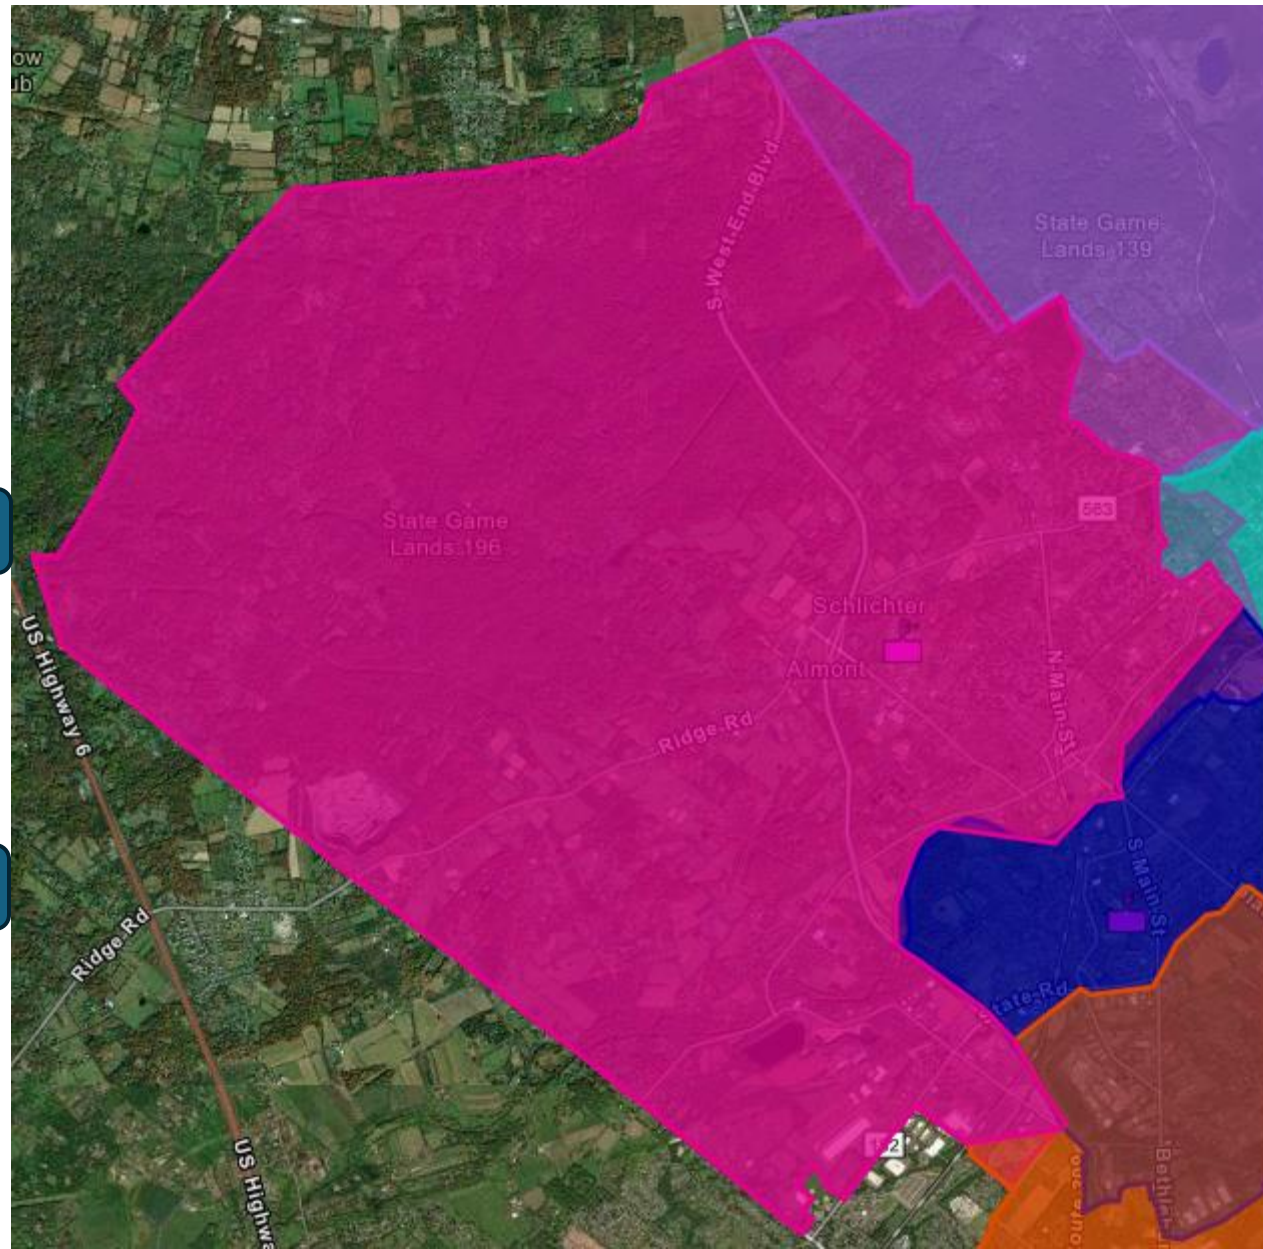

PSD Elementary Rezoning Boundary Details

Scenario #6

Bedminster Boundary

Existing

Proposed

Bedminster-Deibler Boundary

Bedminster-Deibler-Seylar Boundary

Bedminster-Seylar Boundary

Bedminster

New Boundary

Dublin

Old Boundary

Bedminster

Seylar

Deibler Boundary

Existing

Proposed

Existing

WRE Boundary

Proposed

Deibler-WRE Boundary

Deibler

New Boundary

Original Boundary

WRE

Rockhill Station

State Game Lands 139

Deibler

WRE

Deibler-WRE Boundary

Deibler

Deibler