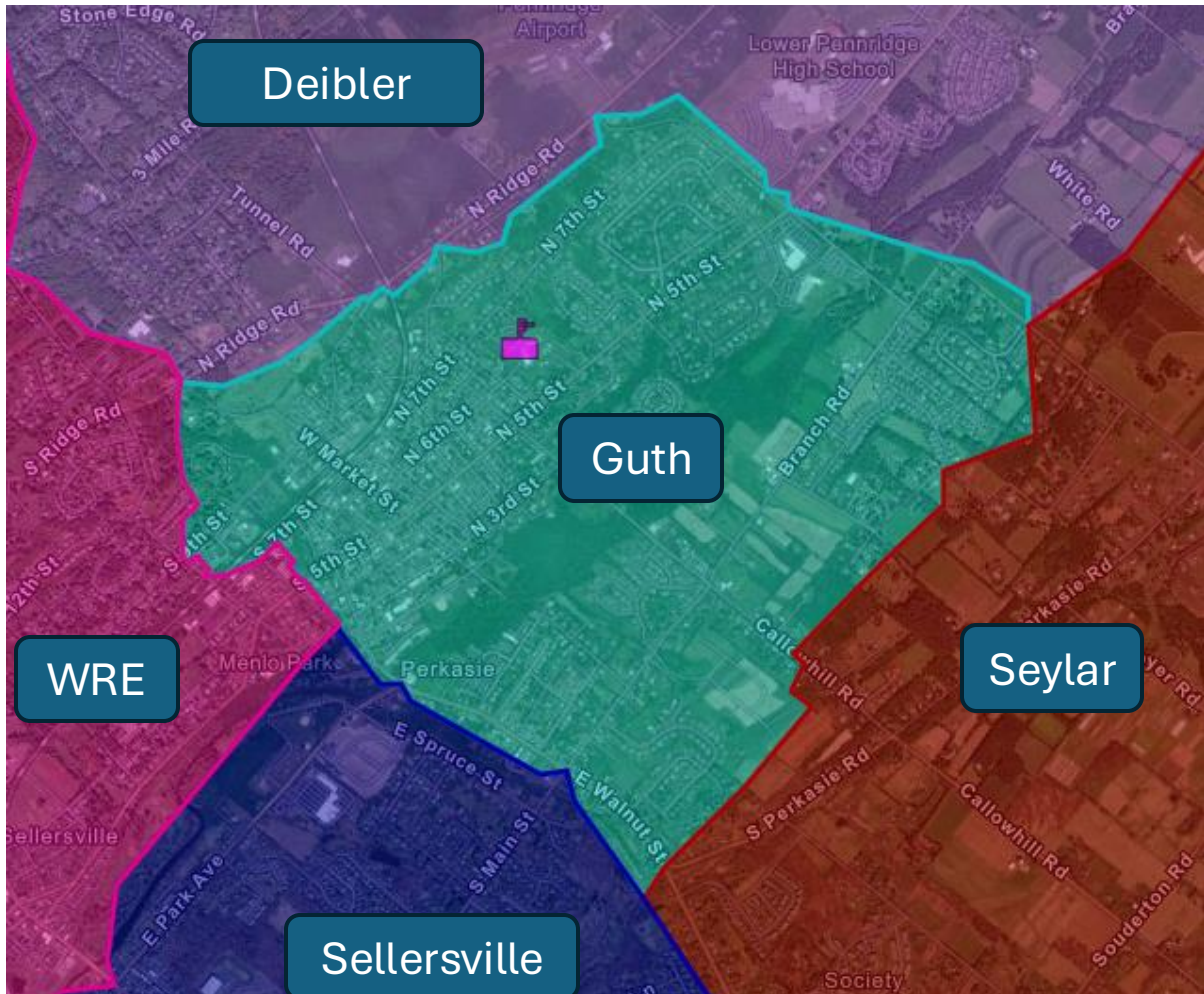

Proposed

Existing

WRE Boundary

Proposed

Deibler-WRE Boundary

Deibler

New Boundary

Original Boundary

WRE

Rockhill Station

State Game Lands 139

Deibler

WRE

Deibler-WRE Boundary

Deibler

Deibler

Original
Boundary

New
Boundary

WRE

Guth

Guth Boundary

Existing

Proposed

Deibler-Guth Boundary

Deibler

Guth

Deibler

WRE-Guth Boundary

WRE

Guth

Existing

Sellersville Boundary