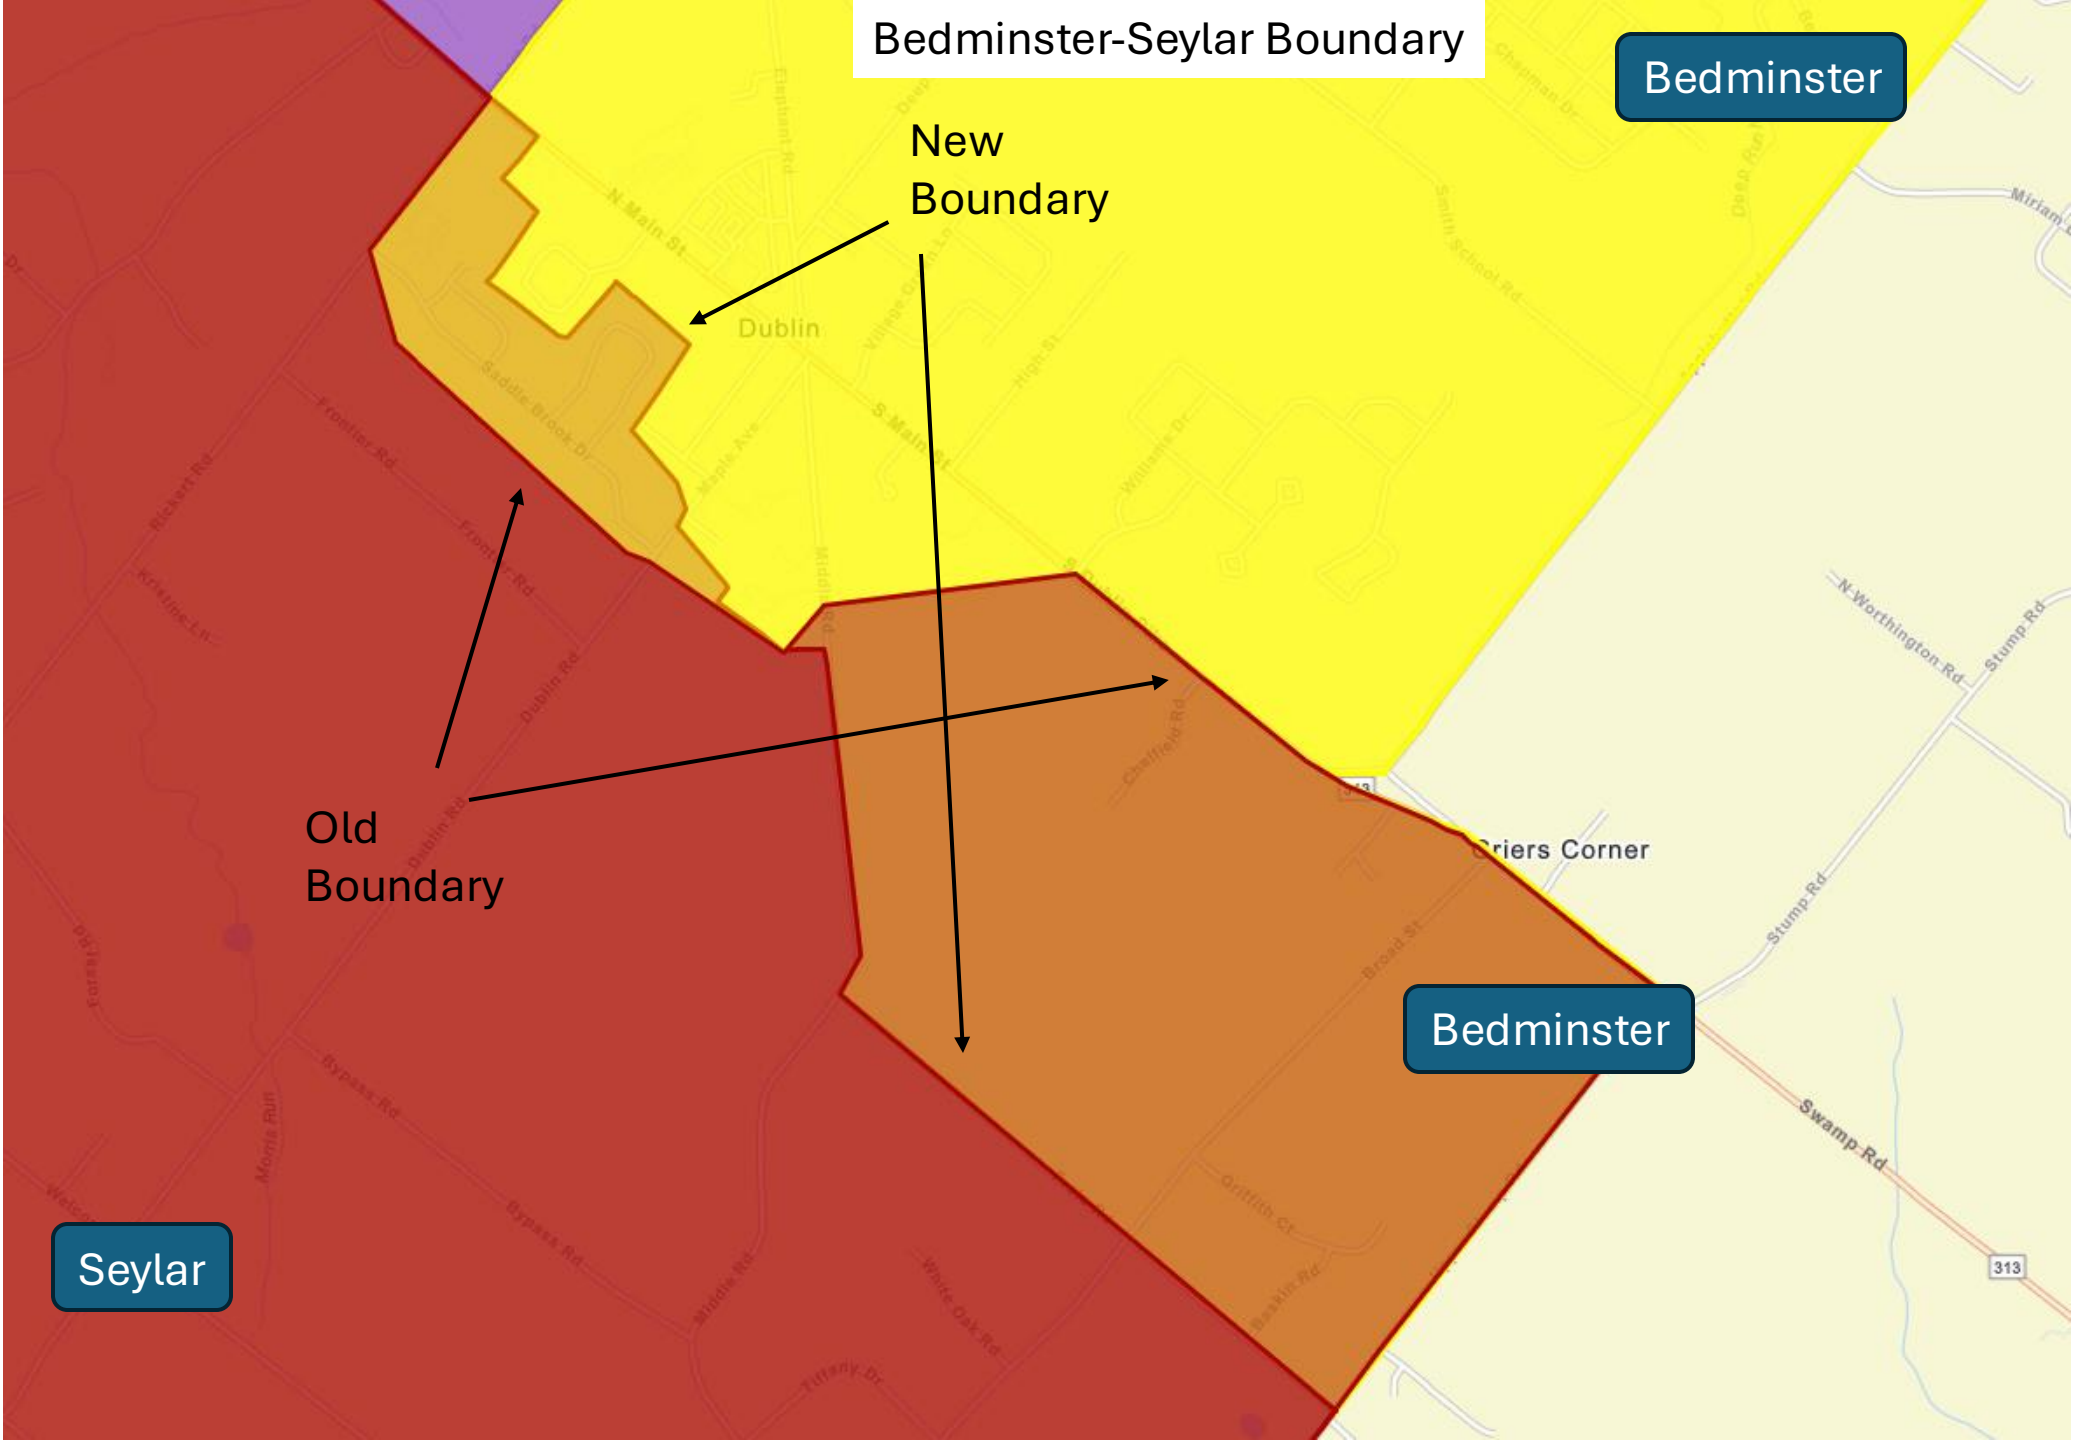

PSD Elementary Rezoning Boundary Details

Scenario #6

Bedminster Boundary

Existing

Proposed

Bedminster-Deibler Boundary

Bedminster-Deibler-Seylar Boundary

Bedminster-Seylar Boundary

Bedminster

New Boundary

Dublin

Old Boundary

Bedminster

Seylar

Deibler Boundary

Existing

Proposed

Existing

WRE Boundary

Proposed

Deibler-WRE Boundary

Deibler

New Boundary

Original Boundary

WRE

Rockhill Station

State Game Lands 139

Deibler

WRE

Deibler-WRE Boundary

Deibler

Deibler