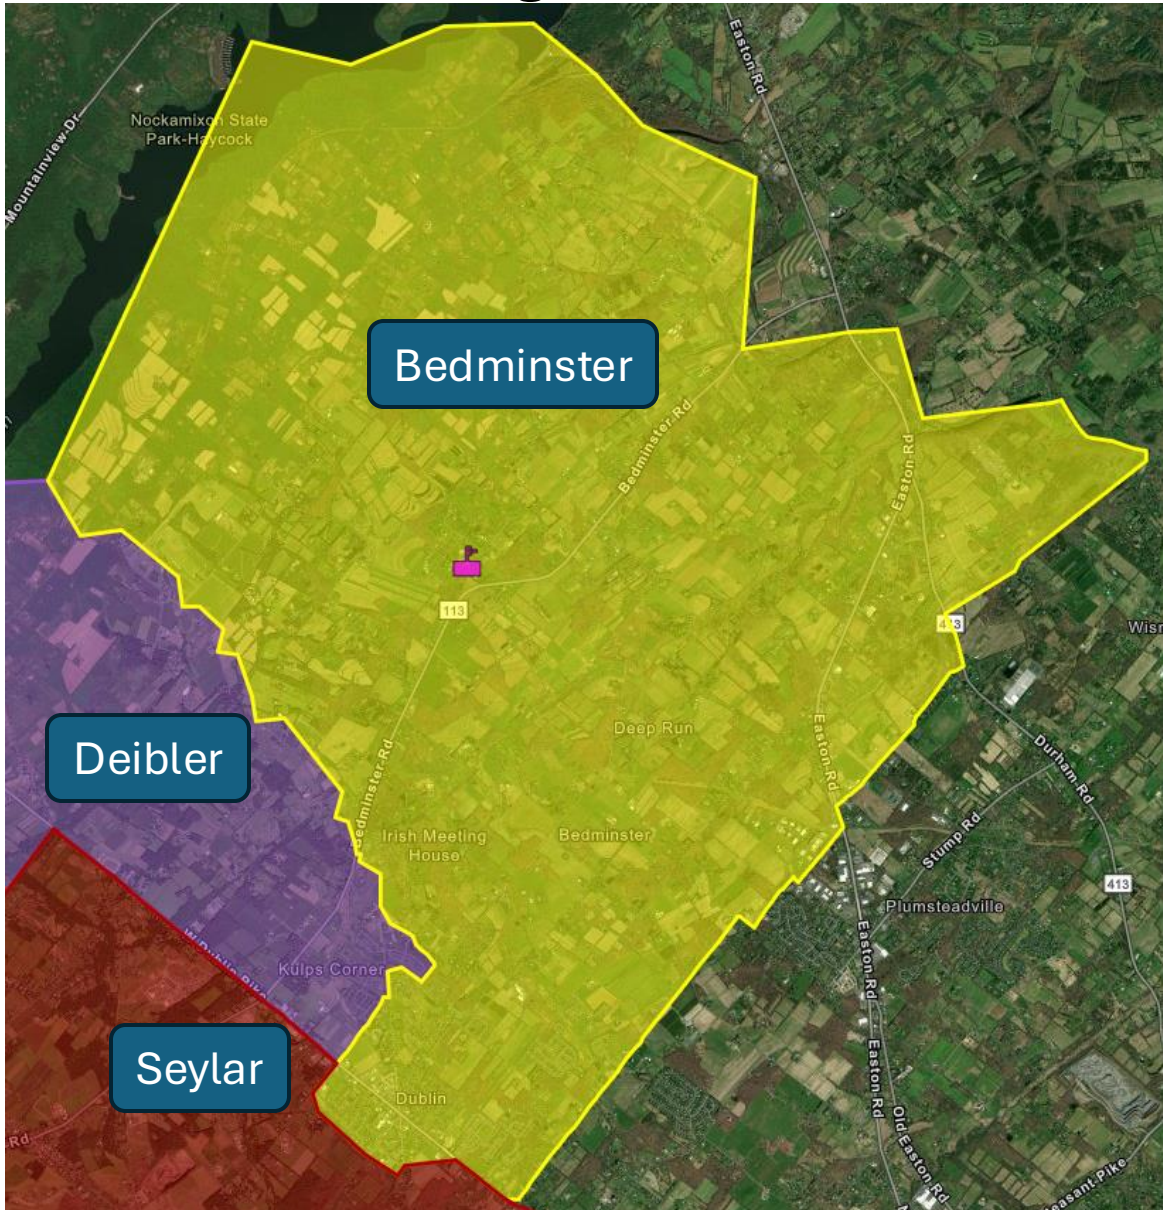

PSD Elementary Rezoning Boundary Details

Scenario #6

Bedminster Boundary

Existing

Proposed

Bedminster-Deibler Boundary

Bedminster-Deibler-Seylar Boundary

Bedminster-Seylar Boundary

Bedminster

New Boundary

Dublin

Old Boundary

Bedminster

Seylar

Deibler Boundary

Existing

Proposed

Existing

WRE Boundary

Proposed

Deibler-WRE Boundary

Deibler

New Boundary

Original Boundary

WRE

Rockhill Station

State Game Lands 139

Deibler

WRE

Deibler-WRE Boundary

Deibler

Deibler