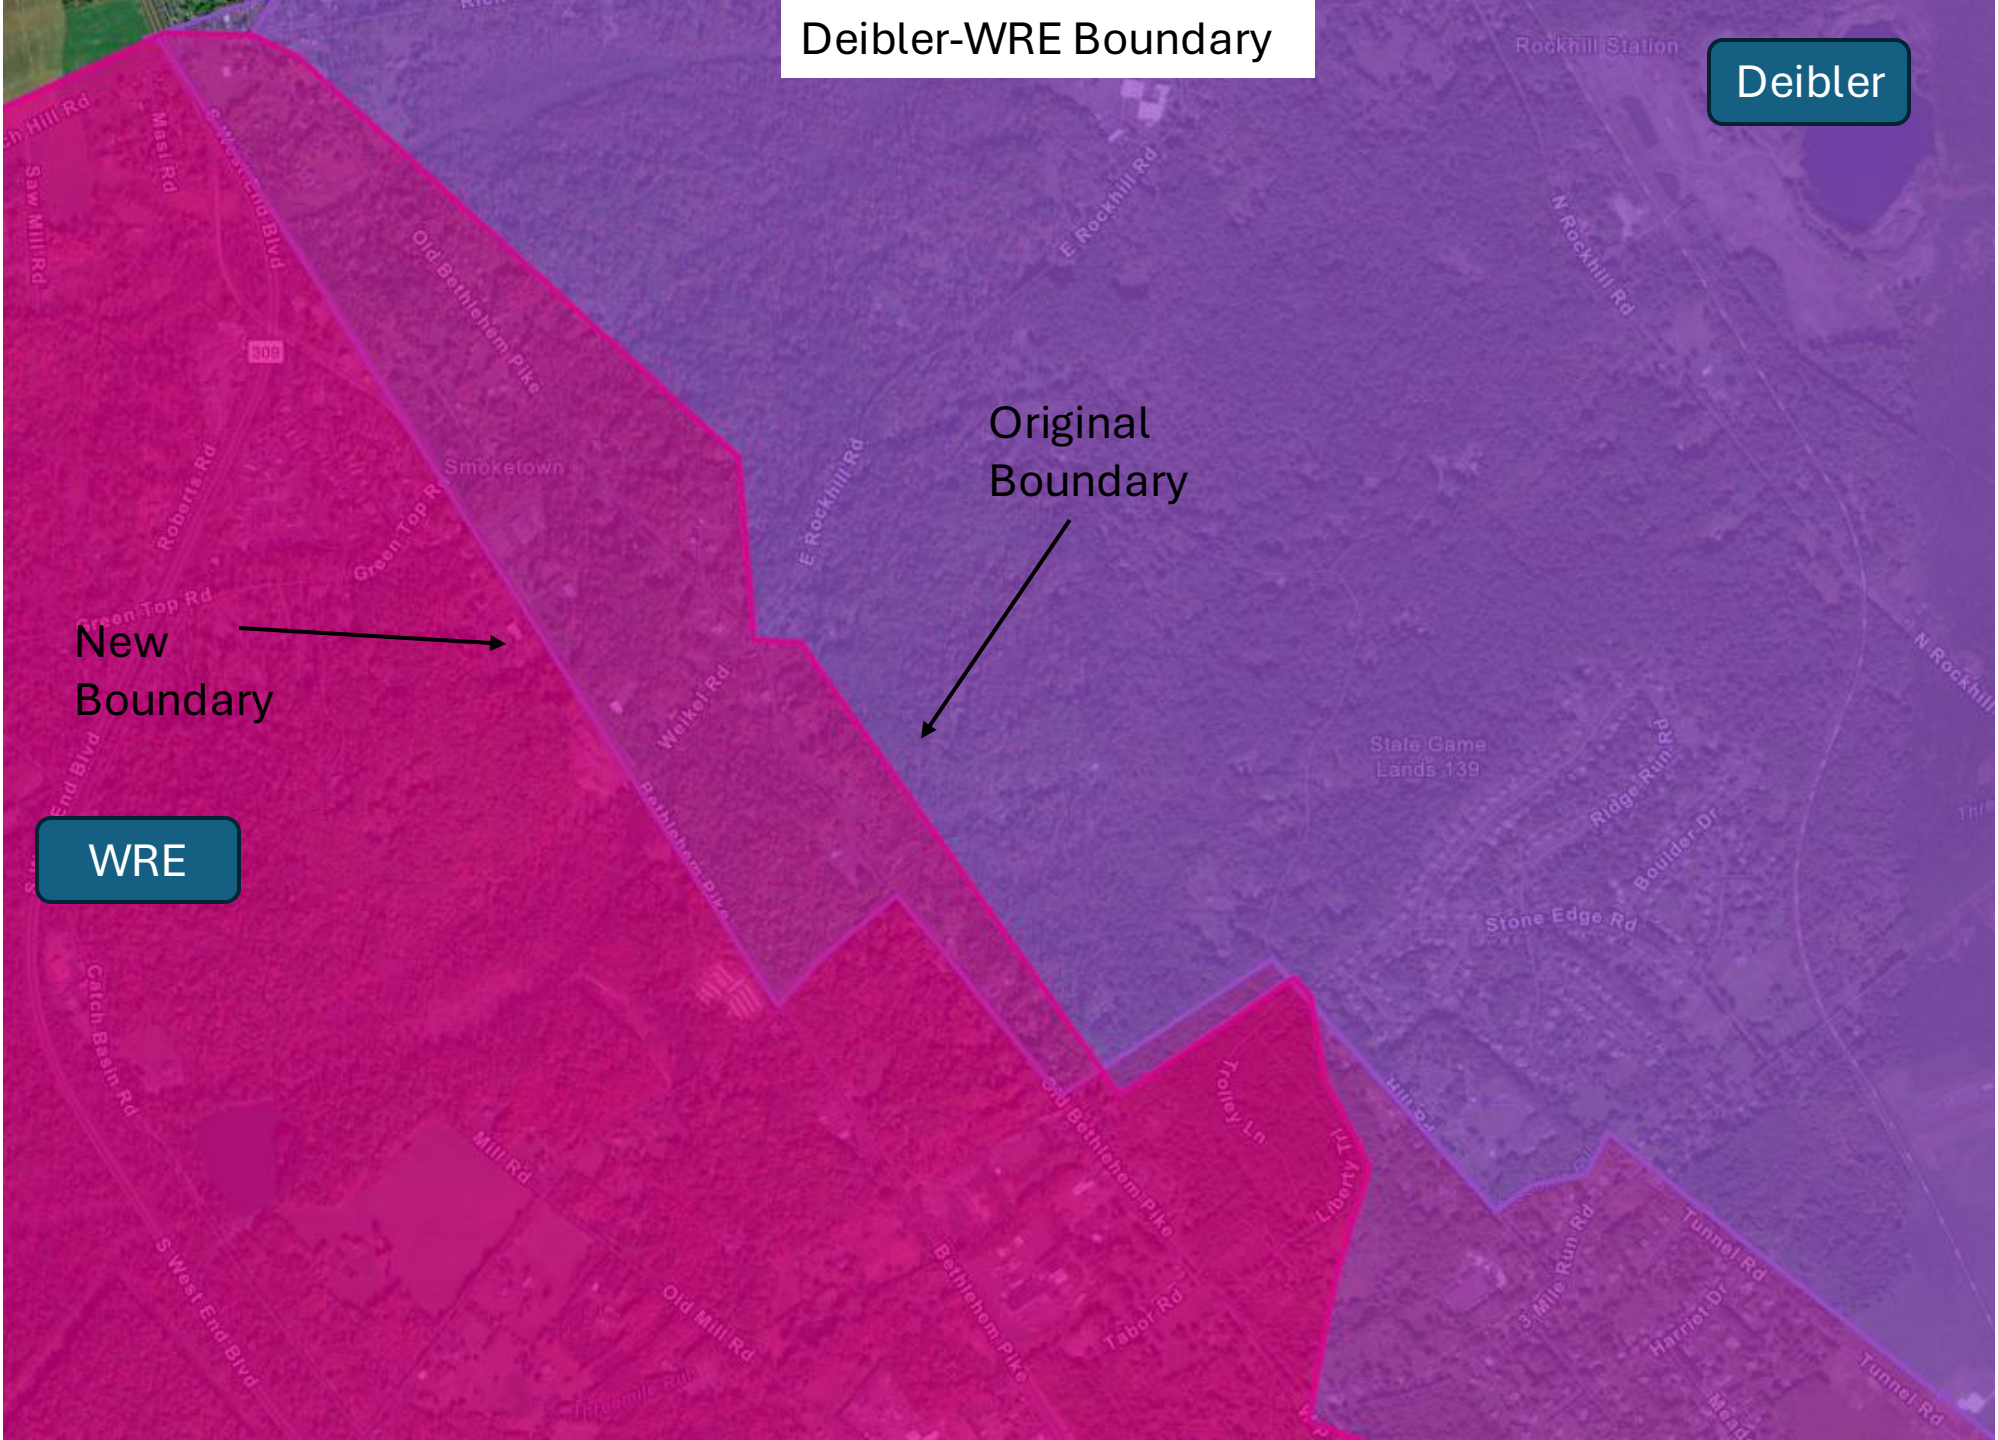

Proposed

Existing

WRE Boundary

Proposed

Deibler-WRE Boundary

Deibler

New Boundary

Original Boundary

WRE

Rockhill Station

State Game Lands 139

Deibler

WRE

Deibler-WRE Boundary

Deibler

Deibler

Original
Boundary

New
Boundary

WRE

Guth

Guth Boundary

Existing

Proposed

Deibler-Guth Boundary

Deibler

Guth

Deibler

WRE-Guth Boundary

WRE

Guth

Existing

Sellersville Boundary