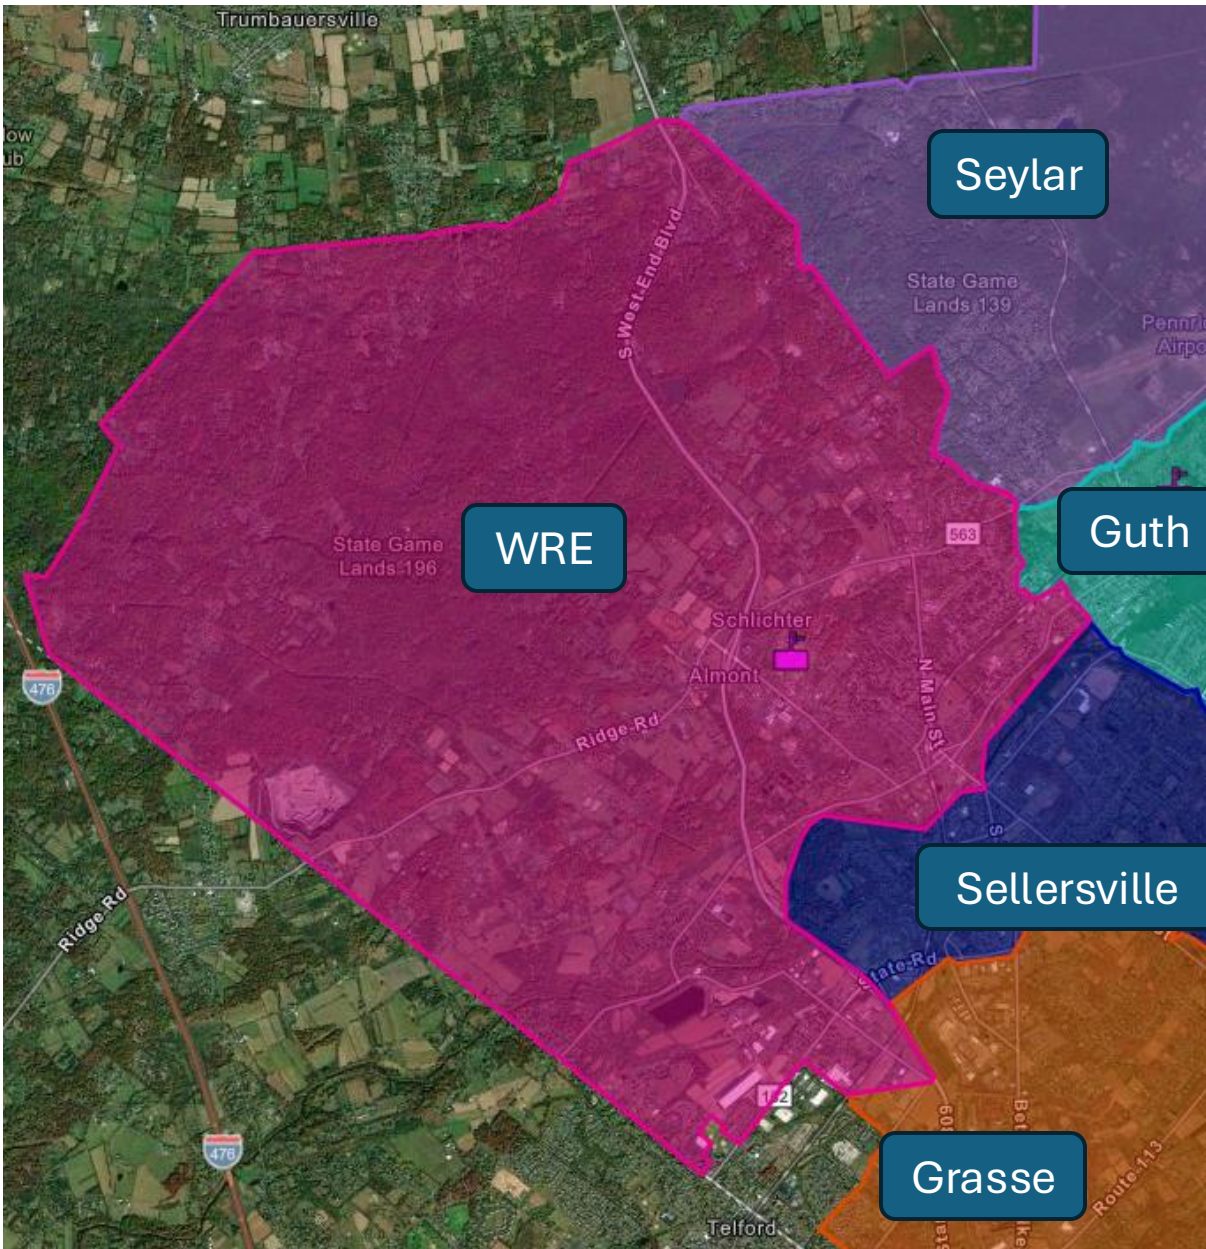

PSD Elementary Rezoning Boundary Details

Scenario #6

Bedminster Boundary

Existing

Proposed

Bedminster-Deibler Boundary

Bedminster-Deibler-Seylar Boundary

Bedminster-Seylar Boundary

Bedminster

New Boundary

Dublin

Old Boundary

Bedminster

Seylar

Deibler Boundary

Existing

Proposed

Existing

WRE Boundary

Proposed

Deibler-WRE Boundary

Deibler

New Boundary

Original Boundary

WRE

Rockhill Station

State Game Lands 139

Deibler

WRE

Deibler-WRE Boundary

Deibler

Deibler