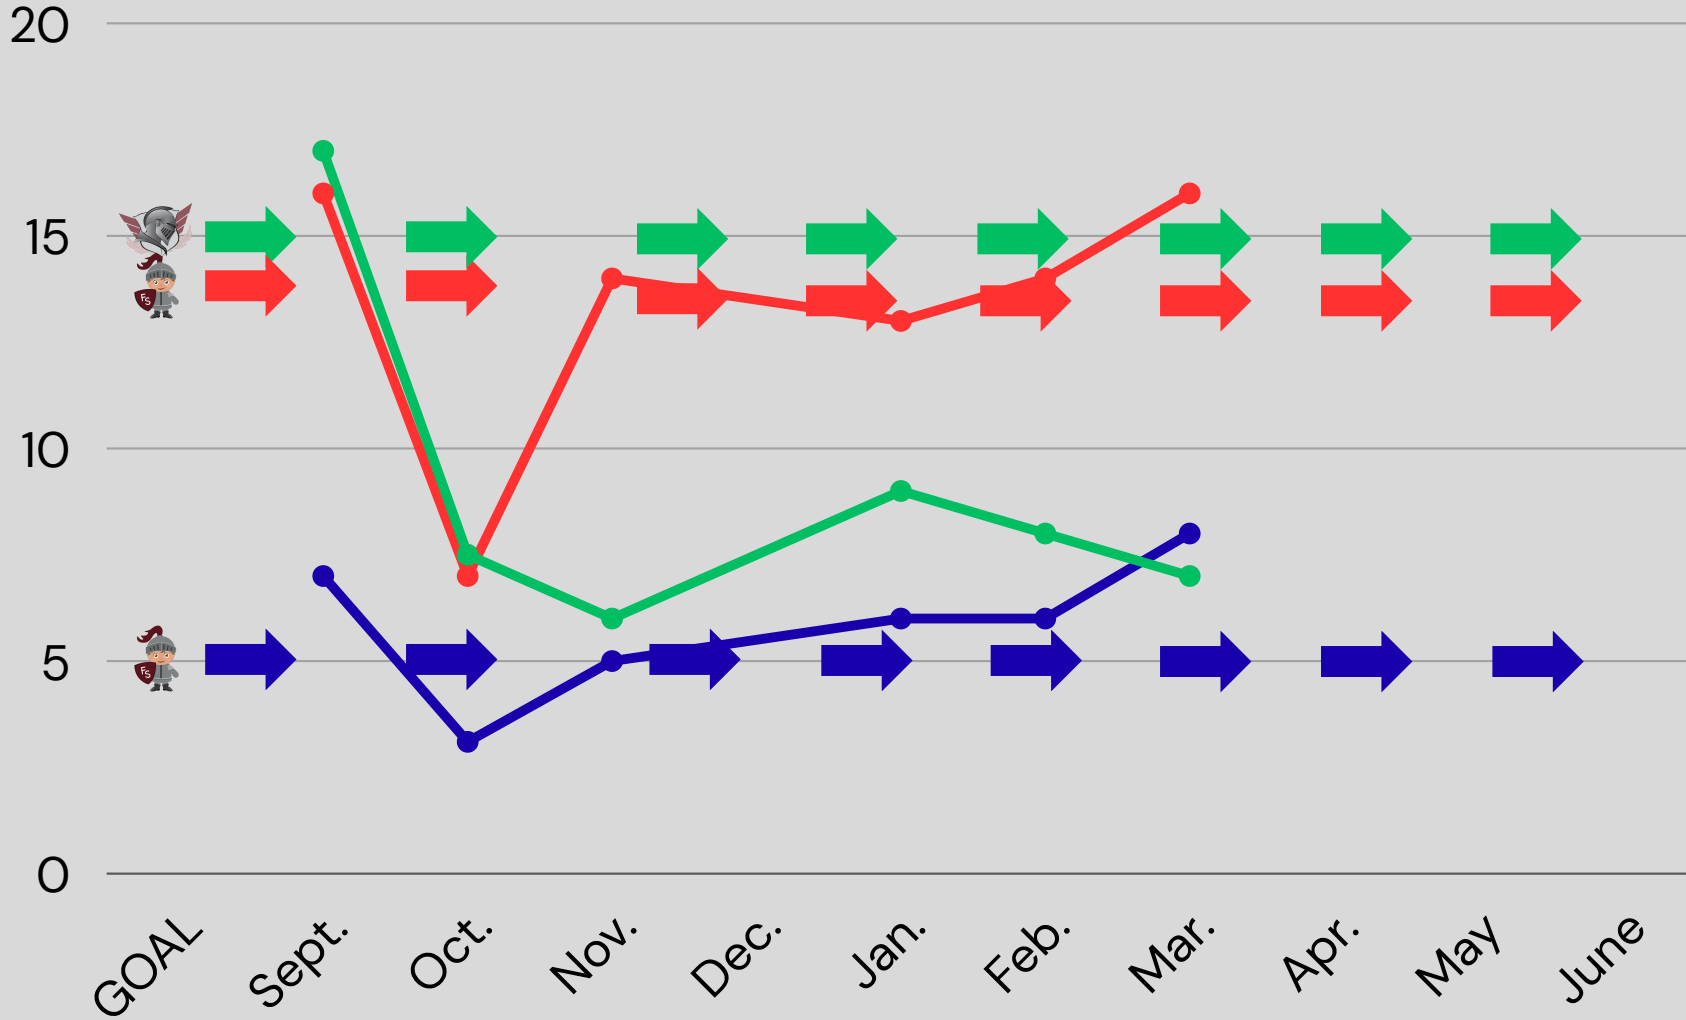

# ABC GOALS

As of 3/16/26

ATTENDANCE  
 GOAL= 14%

BEHAVIOR  
 GOAL= 5%

COURSE SUCCESS  
 GOAL=15%