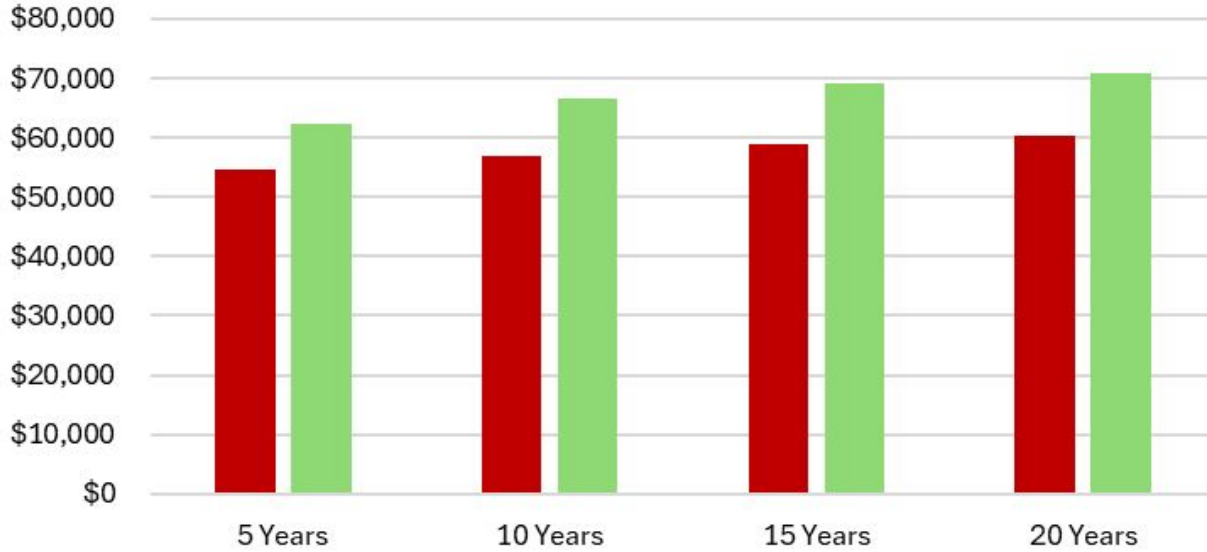

## Base Salary by Experience

■ Grapevine Faith ■ GCISD

	<u>Faith</u>	<u>GCISD</u>
5 Years	\$54,640	\$62,350
10 Years	\$56,950	\$66,550
15 Years	\$58,840	\$69,250
20 Years	\$60,260	\$70,750

# Full Time Teacher Median Salaries by Experience

■ CESA 600-800 ■ Grapevine Faith

CESA 600-800

Grapevine Faith

Average Years of Experience

13

22