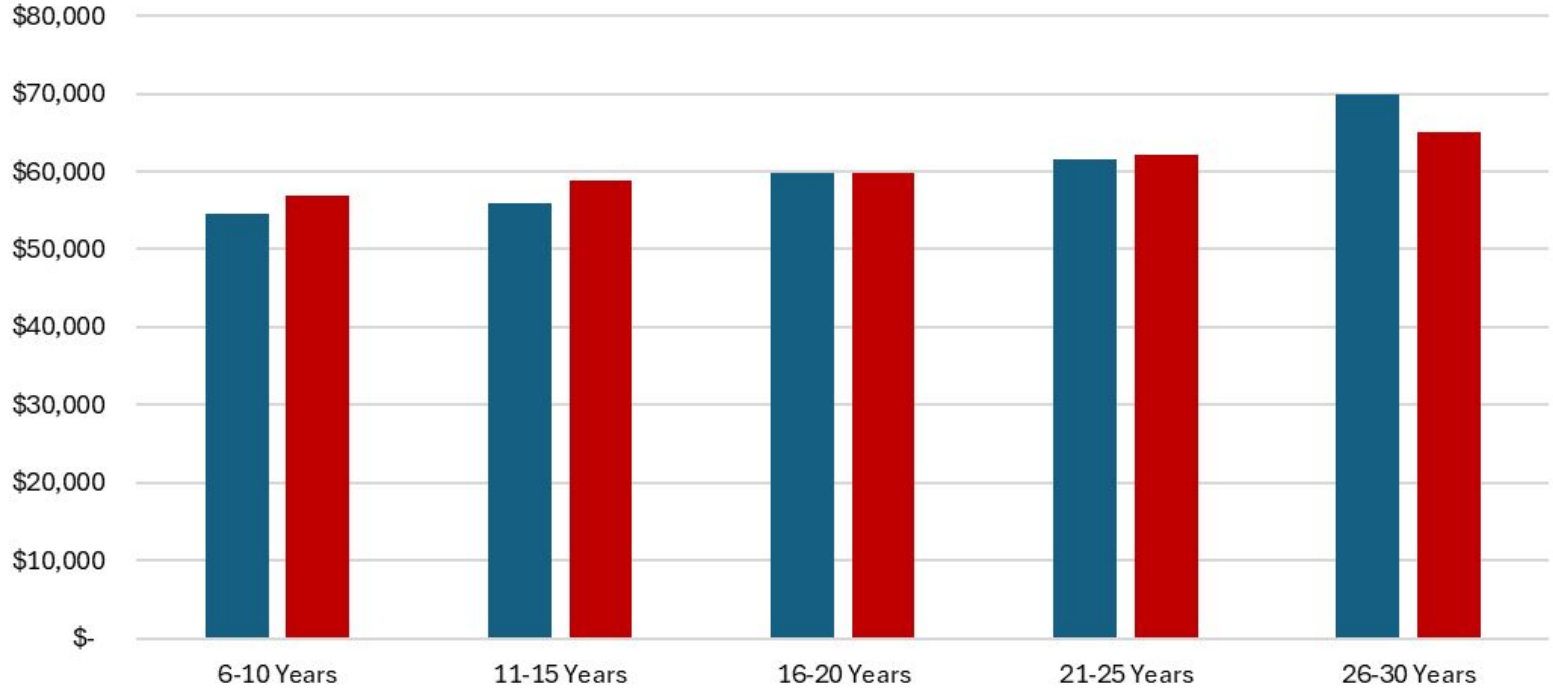

## Base Salary by Experience

■ Grapevine Faith ■ GCISD

	<u>Faith</u>	<u>GCISD</u>
5 Years	\$54,640	\$62,350
10 Years	\$56,950	\$66,550
15 Years	\$58,840	\$69,250
20 Years	\$60,260	\$70,750

# Full Time Teacher Median Salaries by Experience

■ CESA 600-800 ■ Grapevine Faith

CESA 600-800

Grapevine Faith

Average Years of Experience

13

22