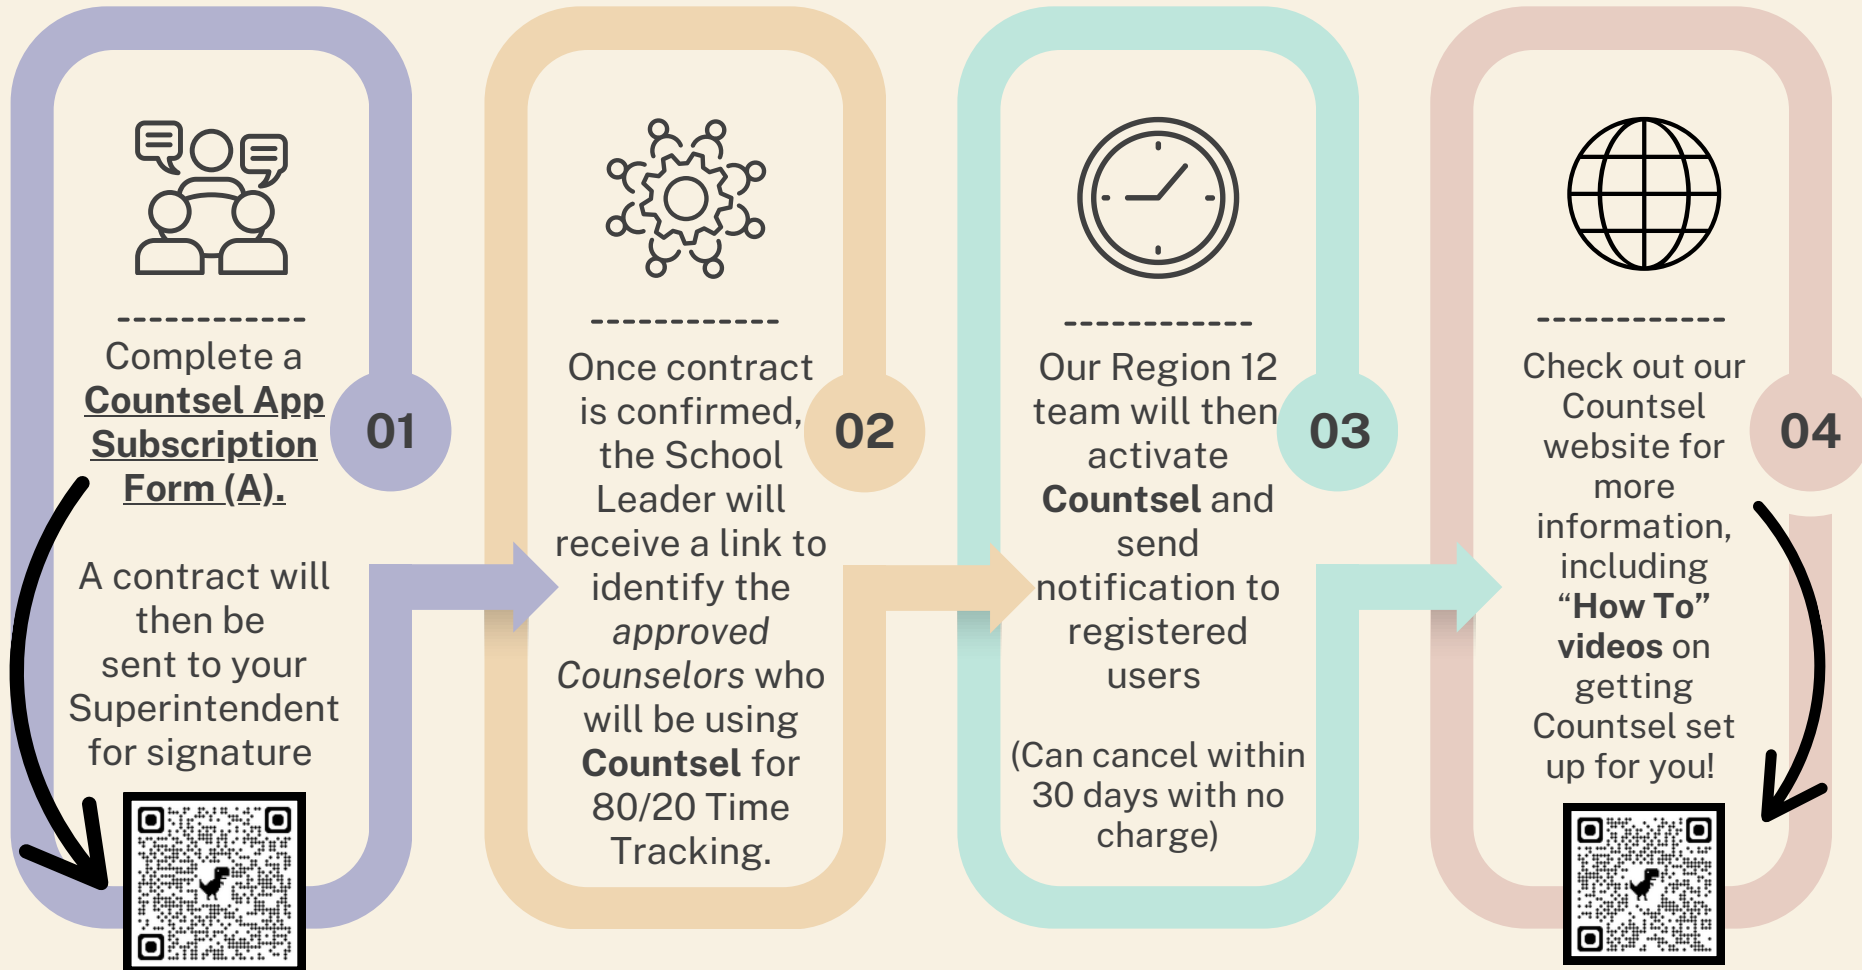

Countsel

TIME TRACKER

a product of ESC Region 12

Here's how to get your subscription to Countsel esc12.net/countsel

Countsel subscriptions run from January 1st to July 31st (semester) and August 1st to July 31st (full year) Prices are per counselor per year/semester. For more information and subscription pricing: contact Jeni Janek at jjanek@esc12.net or 254-224-7145