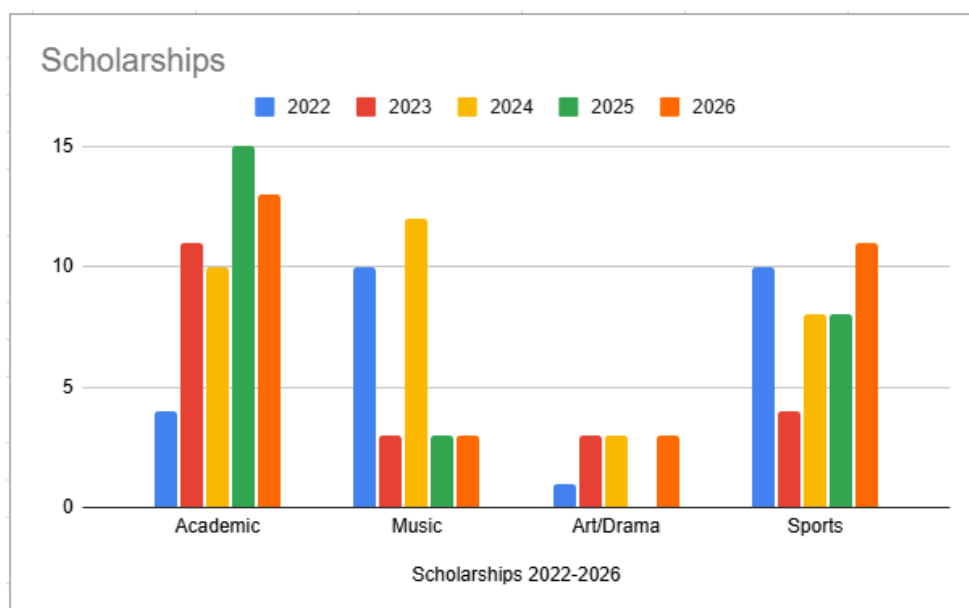

St Christopher's The Hall Key Trends

Over the past five years our pupils have been awarded 135 scholarships to leading senior schools across academic, sporting and creative disciplines.

Academic excellence remains a key strength, with 53 academic scholarships awarded since 2022. Pupils have also achieved significant success in sport, gaining 41 sports scholarships, alongside 31 music scholarships and 10 art and drama awards.

Academic Success 2022/26

Between 2022 and 2026, school offers were dominated by independent schools, which accounted for approximately 72% of all offers, including Bromley High, Whitgift, Trinity, Eltham College, St Dunstan's, Royal Russell, Dulwich College, Westminster and Tonbridge. Local state schools, such as Langley Park Boys and Girls, Harris Academy Beckenham and Eden Park High, made up around 7% of offers, while selective grammar schools, including Newstead Wood, St Olave's and Dartford Grammar for Girls, represented roughly 5%. Overall, the data highlights a broad and balanced range of school offers across independent, grammar, and state sectors.