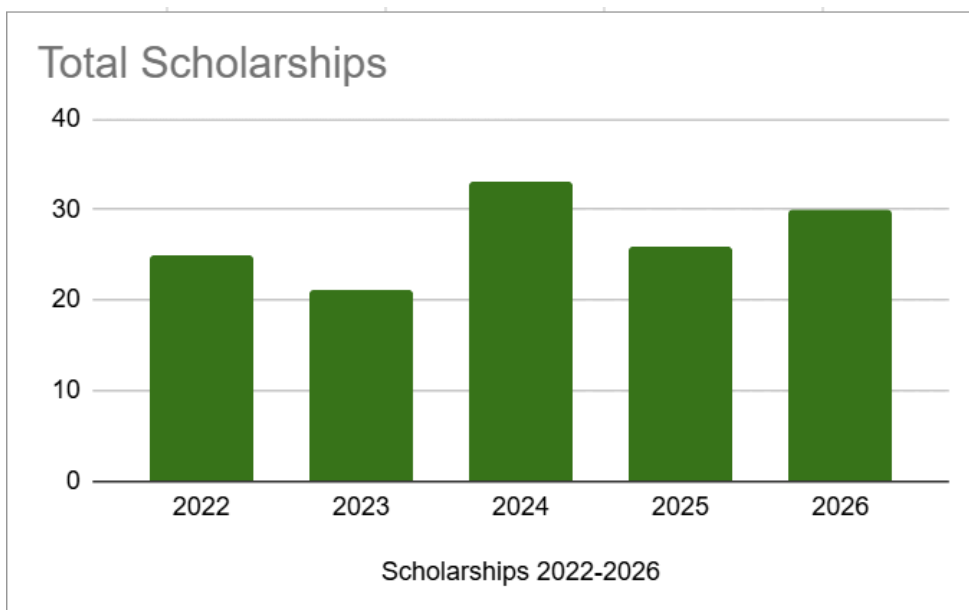

St Christopher's The Hall Key Trends

Over the past five years our pupils have been awarded 135 scholarships to leading senior schools across academic, sporting and creative disciplines.

Academic excellence remains a key strength, with 53 academic scholarships awarded since 2022. Pupils have also achieved significant success in sport, gaining 41 sports scholarships, alongside 31 music scholarships and 10 art and drama awards.

Academic Success 2022/26

Between 2022 and 2026, school offers were dominated by independent schools, which accounted for approximately 72% of all offers, including Bromley High, Whitgift, Trinity, Eltham College, St Dunstan's, Royal Russell, Dulwich College, Westminster and Tonbridge. Local state schools, such as Langley Park Boys and Girls, Harris Academy Beckenham and Eden Park High, made up around 7% of offers, while selective grammar schools, including Newstead Wood, St Olave's and Dartford Grammar for Girls, represented roughly 5%. Overall, the data highlights a broad and balanced range of school offers across independent, grammar, and state sectors.