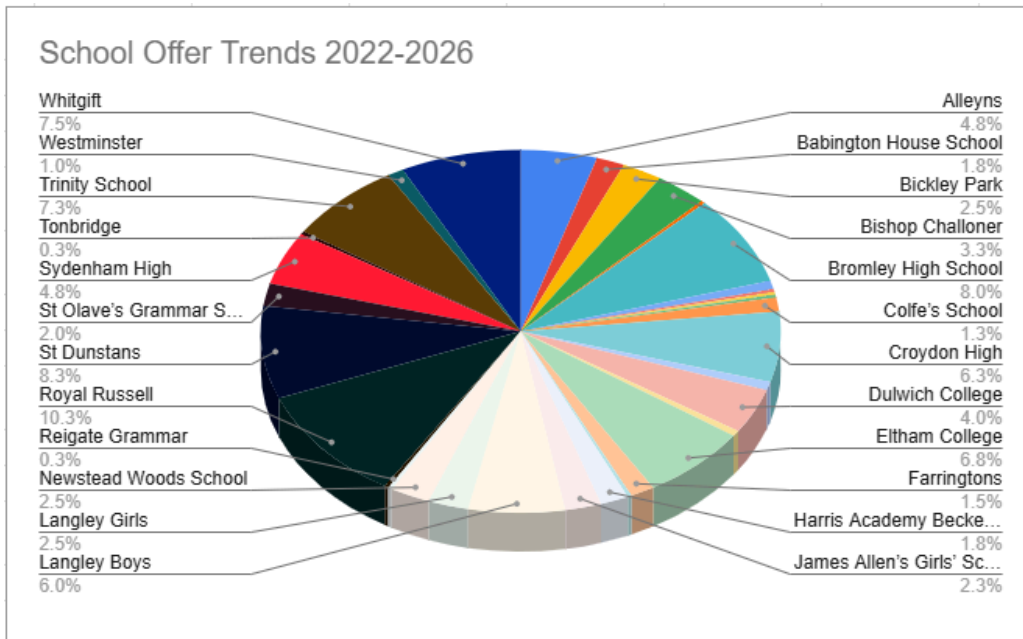

St Christopher's The Hall Key Trends

Over the past five years our pupils have been awarded 135 scholarships to leading senior schools across academic, sporting and creative disciplines.

Academic excellence remains a key strength, with 53 academic scholarships awarded since 2022. Pupils have also achieved significant success in sport, gaining 41 sports scholarships, alongside 31 music scholarships and 10 art and drama awards.

Academic Success 2022/26

Between 2022 and 2026, school offers were dominated by independent schools, which accounted for approximately 72% of all offers, including Bromley High, Whitgift, Trinity, Eltham College, St Dunstan's, Royal Russell, Dulwich College, Westminster and Tonbridge. Local state schools, such as Langley Park Boys and Girls, Harris Academy Beckenham and Eden Park High, made up around 7% of offers, while selective grammar schools, including Newstead Wood, St Olave's and Dartford Grammar for Girls, represented roughly 5%. Overall, the data highlights a broad and balanced range of school offers across independent, grammar, and state sectors.