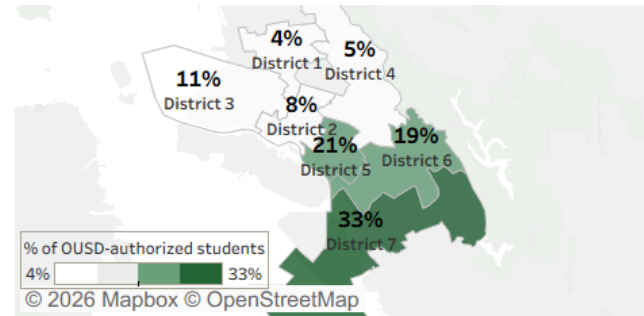

2025-2026 STUDENT RESIDENCE BY BOARD OF ED. DISTRICT³

This map outlines the OUSD Board of Education district boundaries as of July 1, 2024. This map shows the distribution of OUSD-authorized charter students who are enrolled in OUSD-authorized charter schools by district.

88.9%

Percent of OUSD-authorized charter students live in Oakland
11.1% Percent of OUSD-authorized charter students do not live in Oakland

2025-2026 CHARTER SELPAS

23

OUSD-authorized charters use El Dorado County SELPA
1 OUSD-authorized charter uses Sonoma County Charter