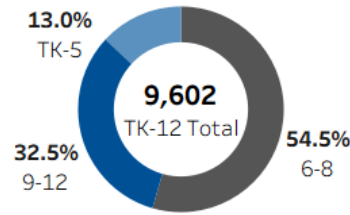

2025-2026 STUDENT ENROLLMENT²