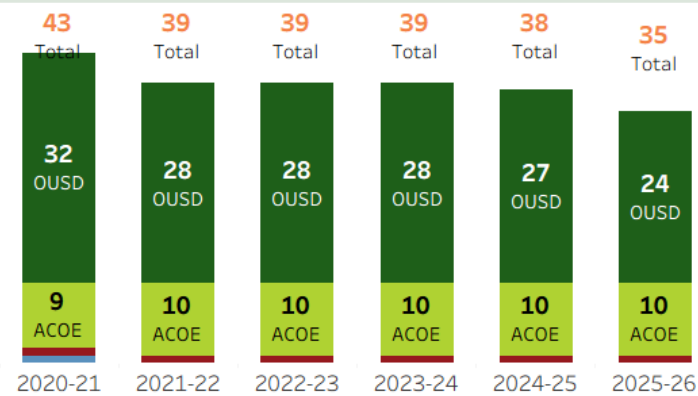

FAST FACTS 2025-2026

Oakland Unified School District Office of Charter Schools

OAKLAND UNIFIED SCHOOL DISTRICT

Community Schools, Thriving Students

ALL OAKLAND CHARTER SCHOOLS

35 total charter schools in the city of Oakland as of 2025-2026.

2025-2026 FACILITIES

12

Oakland charters in exclusively OUSD facilities

2

Oakland charters in both OUSD and private facilities

21

Oakland charters in exclusively private facilities

OAKLAND CHARTER SCHOOLS BY AUTHORIZER¹

■ OUSD ■ ACOE ■ SBE ■ AUSD

OAKLAND CHARTER SCHOOL ENROLLMENT²

■ OUSD ■ ACOE ■ SBE ■ AUSD ■ Total Charter Enrollment