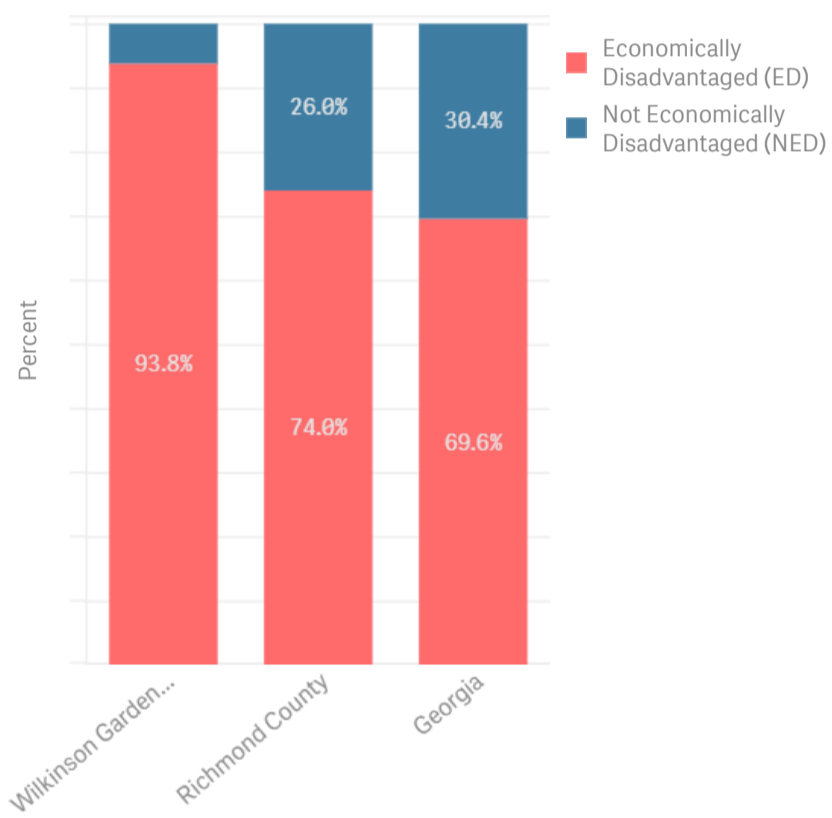

Student Mobility Rate [?](#)

Wilkinson Gardens Elementary School

Richmond County

Student Mobility Rate
32.00 %

Student Mobility Rate
24.40 %

Per Pupil Expenditures [?](#)

Wilkinson Gardens Elementary School	\$16,416
Richmond County	\$14,185
Georgia	\$14,053

Race/Ethnicity

Economic Status

?

Students with Disability (SWD)

?

English Language Learner (ELL)

?

Elementary