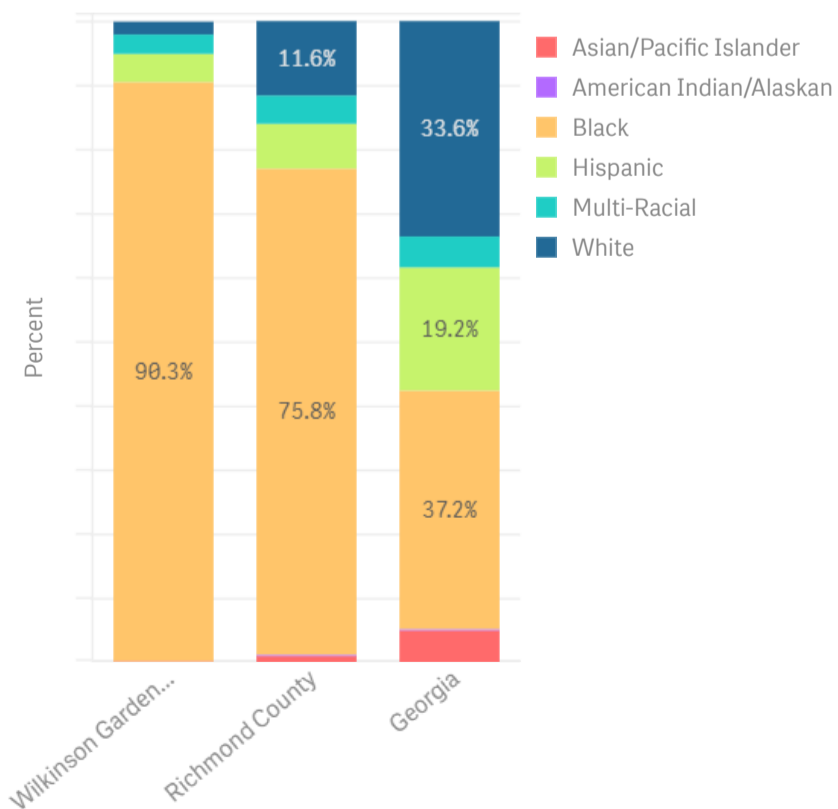

Student Mobility Rate [?](#)

Wilkinson Gardens Elementary School

Richmond County

Student Mobility Rate
32.00 %

Student Mobility Rate
24.40 %

Per Pupil Expenditures [?](#)

Wilkinson Gardens Elementary School	\$16,416
Richmond County	\$14,185
Georgia	\$14,053

Race/Ethnicity

Economic Status

?

Students with Disability (SWD)

?

English Language Learner (ELL)

?

Elementary