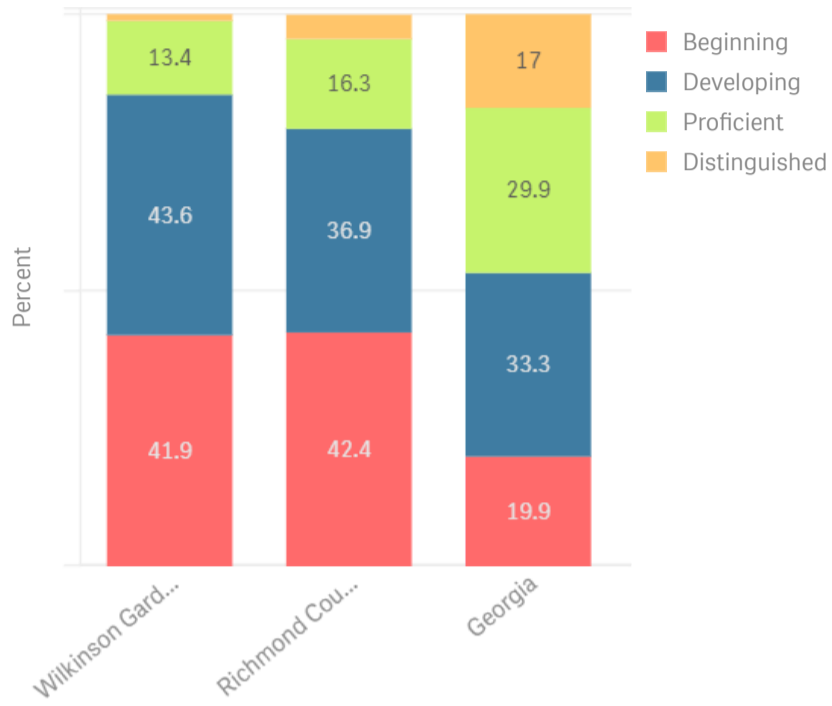

Race/Ethnicity

Economic Status

?

Students with Disability (SWD)

?

English Language Learner (ELL)

?

Elementary

2024

Indicator	Wilkinson Gardens Elementary School
Content Mastery ?	32.3
Progress ?	87
Closing Gaps ?	92.9
Readiness ?	66.8
CCRPI Score ?	67.5

English

Percent of students scoring in each performance level on 2024 Georgia Milestones for elementary grades

Mathematics

Percent of students scoring in each performance level on 2024 Georgia Milestones for elementary grades

?

Science

Percent of students scoring in each performance level on 2024 Georgia Milestones for elementary grades