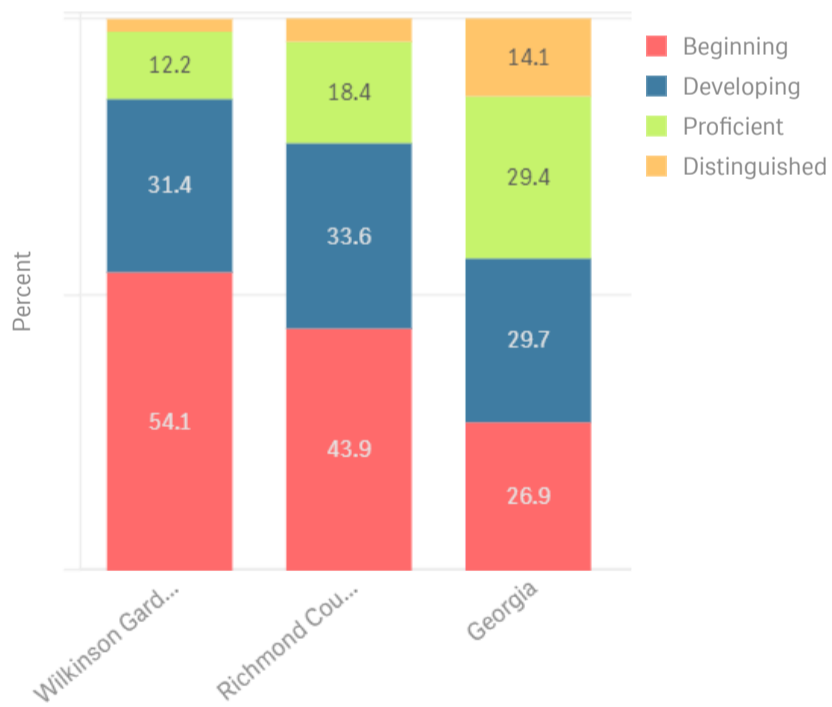

Race/Ethnicity

Economic Status

?

Students with Disability (SWD)

?

English Language Learner (ELL)

?

Elementary

2024

Indicator	Wilkinson Gardens Elementary School
Content Mastery ?	32.3
Progress ?	87
Closing Gaps ?	92.9
Readiness ?	66.8
CCRPI Score ?	67.5

English

Percent of students scoring in each performance level on 2024 Georgia Milestones for elementary grades