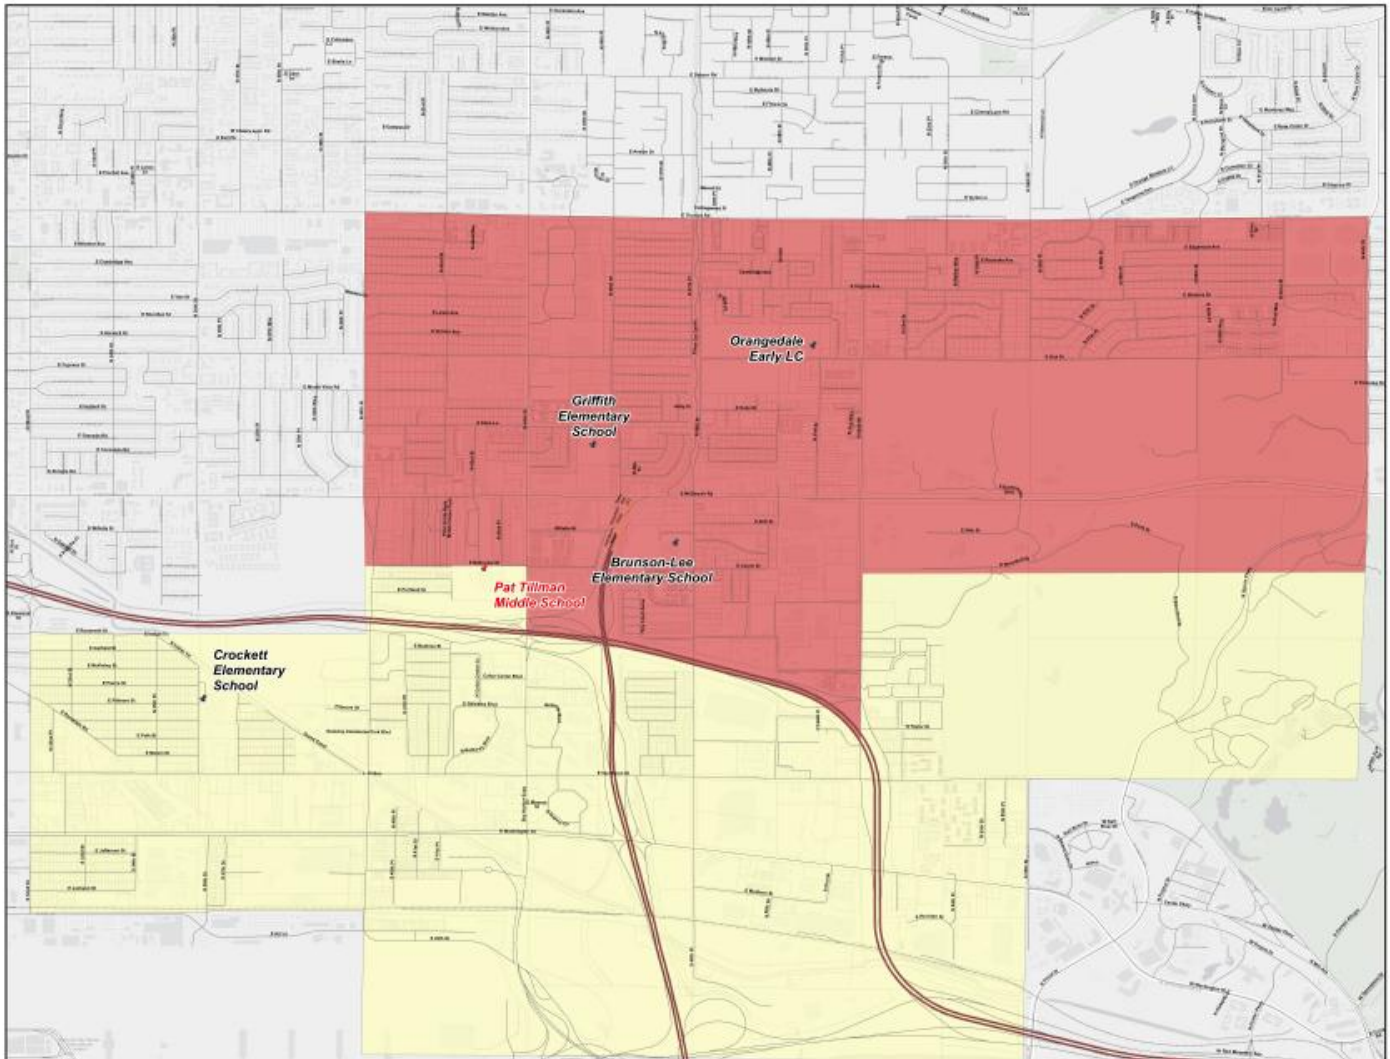

Proposed school boundary changes for the 2026/27 School Year:

Brunson Lee Academy will be a STEM focused campus open for Kindergarten through 5th grade students from across all district attendance boundaries through an **Open Enrollment application** process.

Proposed addition to the **Griffith Elementary School** attendance boundaries:

- 40th Street / McDowell Area:
 - between 40th Street and 42nd Street and
 - South of McDowell and
 - North of Belleview Street

- 48th Street / McDowell Area
 - between SR 143 to 52nd Street and
 - South of McDowell and
 - North of the 202

- 52nd Street / Oak Street Area
 - between 52nd Street and 64th Street and
 - South of Oak Street and
 - North of Belleview Street

Propuesta de ampliación a las zonas de asistencia de la Escuela Primaria Griffith:

- Zona de la calle 40 / McDowell:
 - entre la calle 40 y la calle 42 y
 - al sur de McDowell y
 - al norte de la calle Belleview
- Zona de la calle 48 / McDowell:
 - entre la SR 143 y la calle 52 y
 - al sur de McDowell y
 - al norte de la 202
- Zona de la calle 52 / Oak:
 - entre la calle 52 y la calle 64 y
 - al sur de la calle Oak y
 - al norte de la calle Belleview