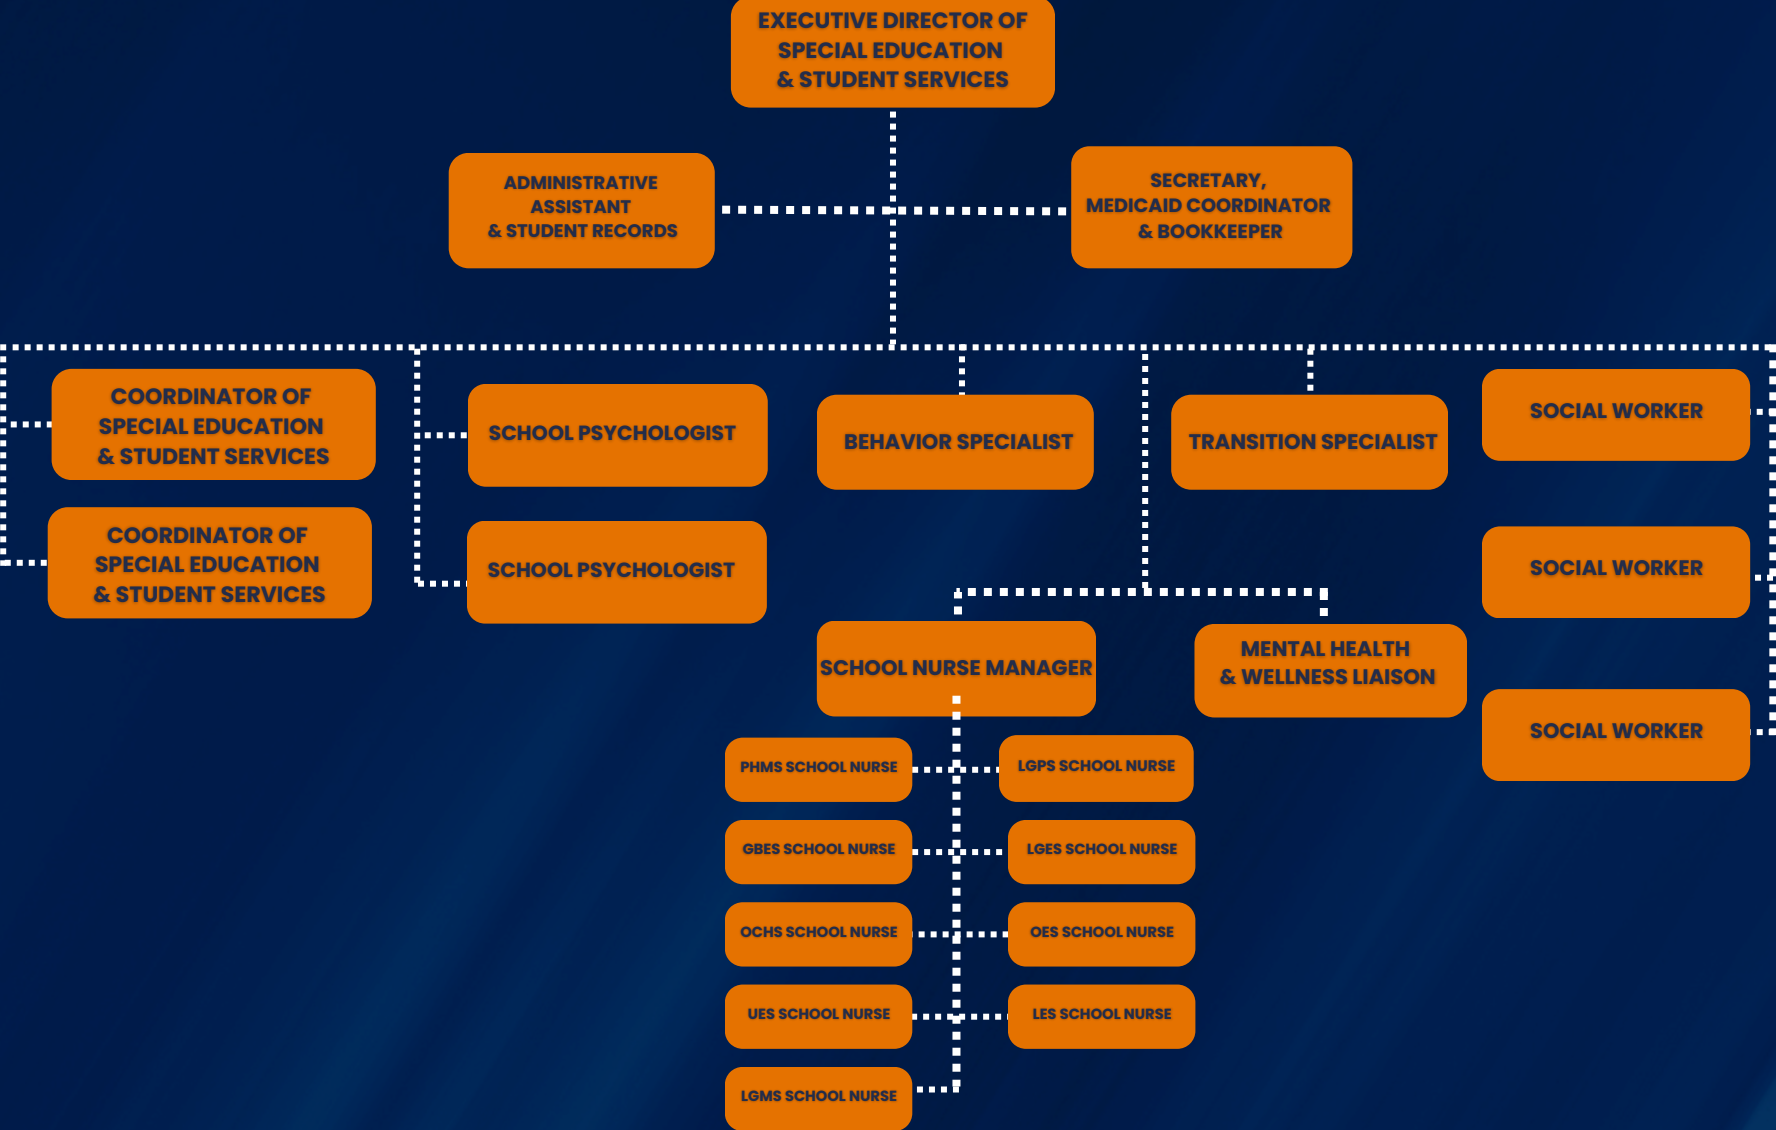

2025-26 ORANGE COUNTY PUBLIC SCHOOLS

DEPARTMENT OF SPECIAL EDUCATION & STUDENT SERVICES