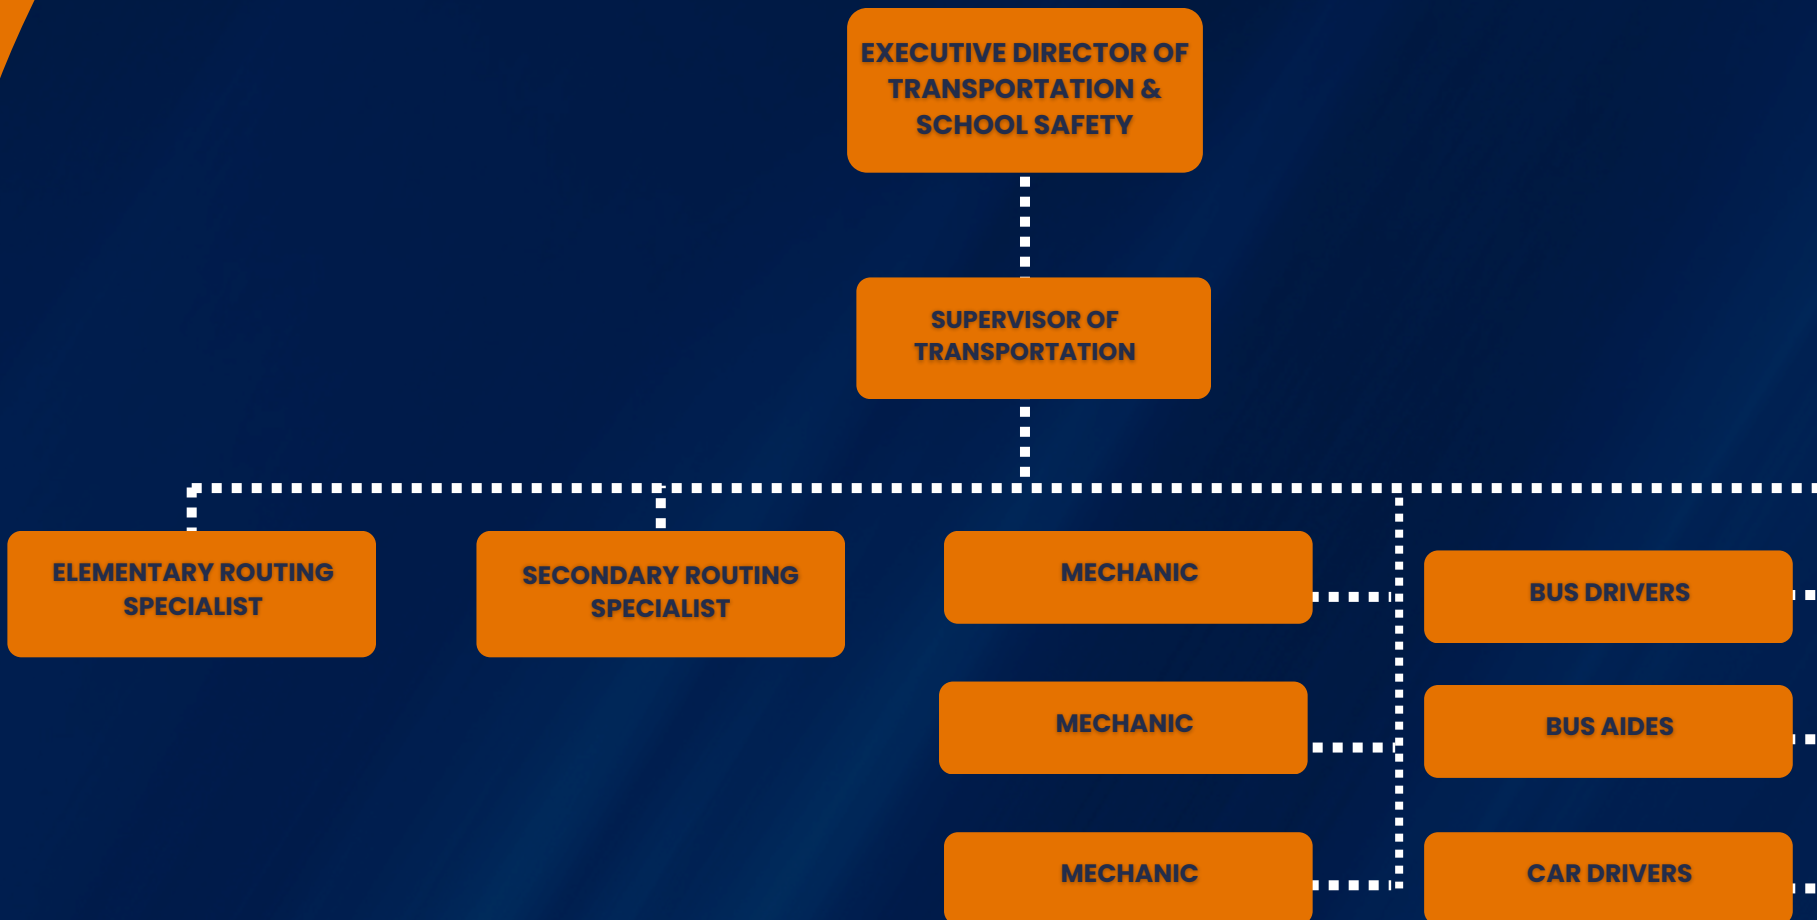

DEPARTMENT OF TRANSPORTATION

2025-26 ORANGE COUNTY PUBLIC SCHOOLS

DEPARTMENT OF TECHNOLOGY

**DIRECTOR OF
TECHNOLOGY**

NETWORK ENGINEER

**COMPUTER NETWORK
SPECIALIST**

**TECHNOLOGY SUPPORT
SPECIALIST**

**TECHNOLOGY SUPPORT
SPECIALIST**