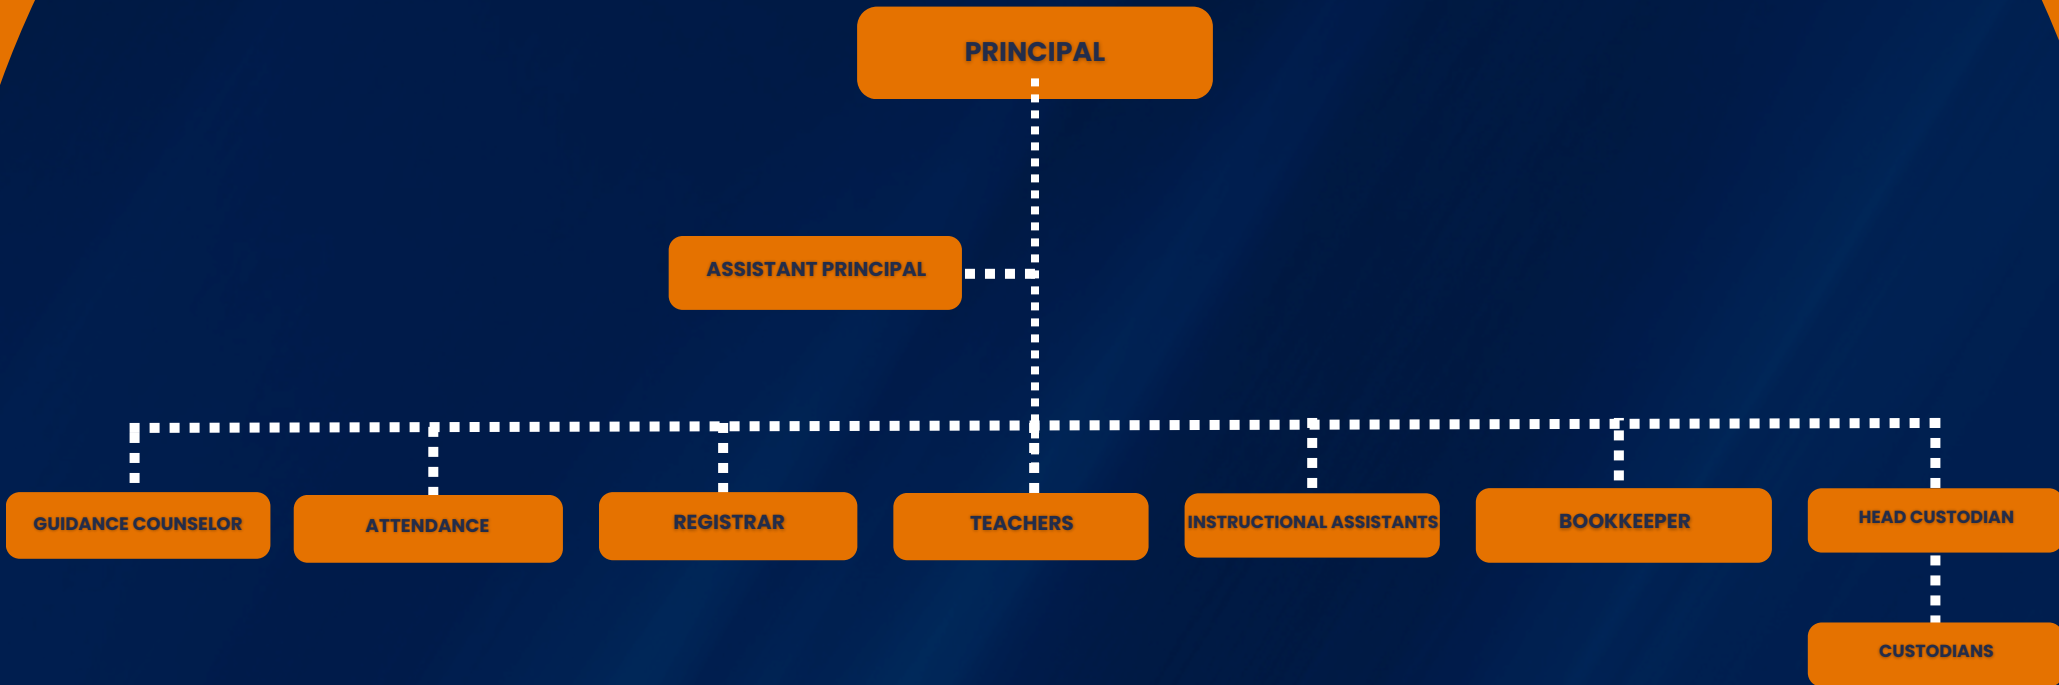

2025-26 ORANGE COUNTY PUBLIC SCHOOLS

PROSPECT HEIGHTS MIDDLE SCHOOL