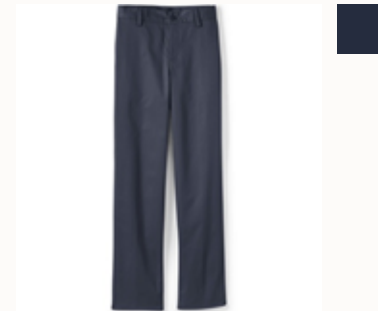

Girls Wide Headband

Color: Hunter/Classic Navy Plaid

Uniform Options - Boys

Long Sleeve Rapid Dry Polo Shirt
Color: White, **Blue (8th grade only)**
Logo Required

Short Sleeve Rapid Dry Polo Shirt
Color: White, **Blue (8th grade only)**
Logo Required

Long Sleeve Mesh Polo Shirt
Color: White, **Blue (8th grade only)**
Logo Required

Short Sleeve Mesh Polo Shirt
Color: White, **Blue (8th grade only)**
Logo Required

Crewneck Sweatshirt
Color: Classic Navy
Logo Required

Boys Iron Knee Active Performance Chino Pants
Color: Classic Navy

Boys Iron Knee Blend Plain Front Chino Pants
Color: Classic Navy

Boys Elastic Waist Pull-On Chino Pants
Color: Classic Navy

Uniform Options - Boys

Boys Plain Front Blend Chino Shorts
Color: Classic Navy

Boys Plain Front Wrinkle Resistant Chino Shorts
Color: Classic Navy

Boys Active Performance Chino Shorts Top of
Knee
Color: Classic Navy

Insulated Jacket
Color: Classic Navy
Logo Required