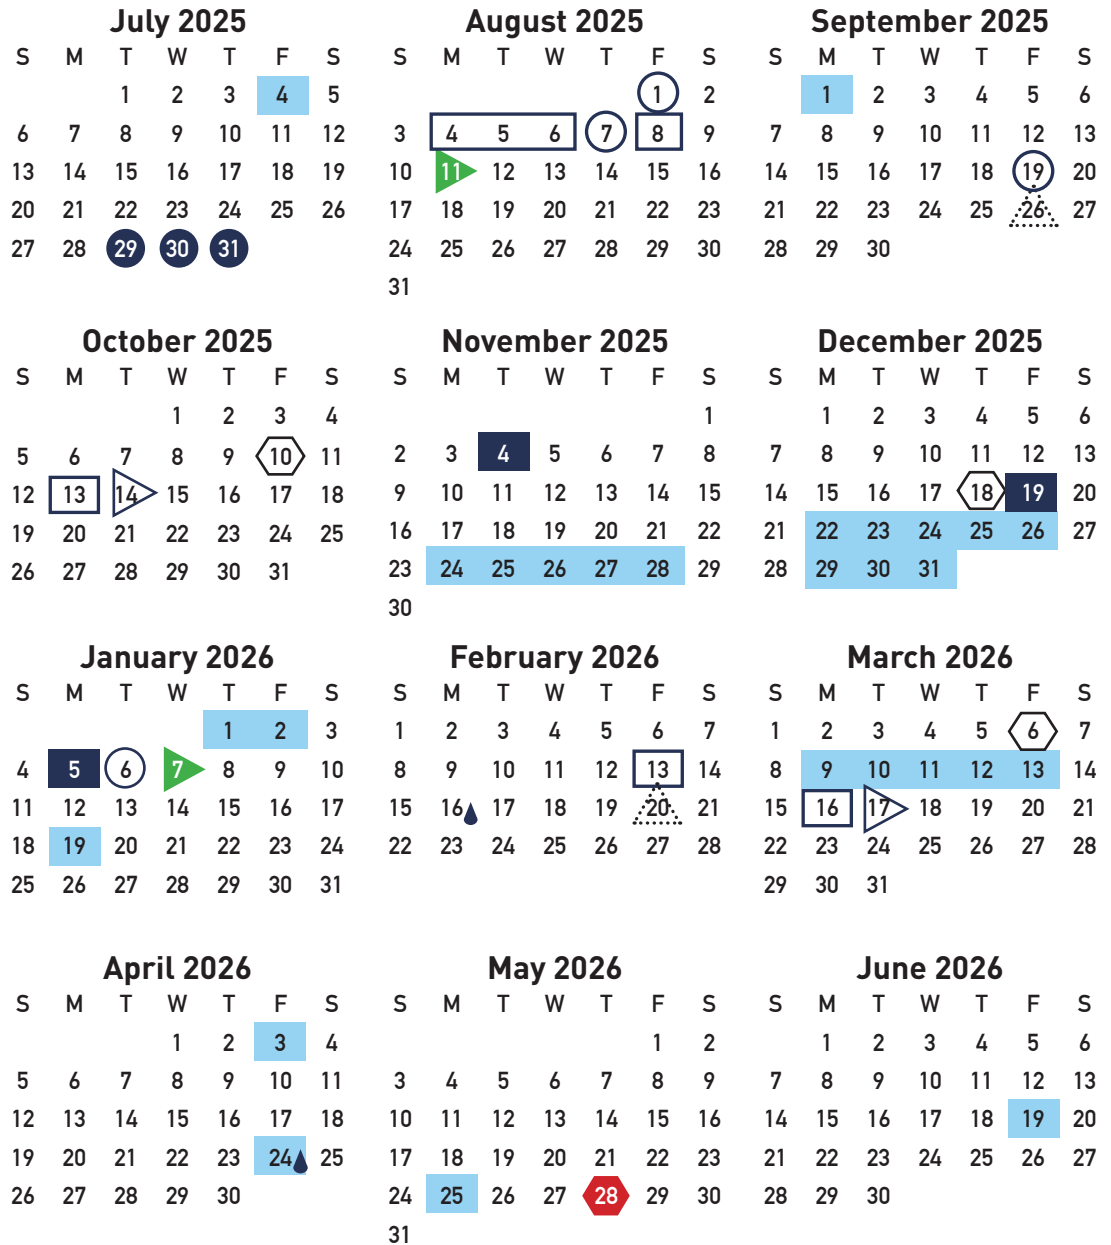

#### Calendar Key

-  First Day of Semester
-  Last Day of School
-  Start of Quarters
-  End of Quarters
-  Student & Staff Holiday
-  Student Holiday, District PD
-  Student Holiday, Campus PD
-  Parent/Teacher Conference
-  New Teacher PD
-  Teacher Workday/Student Holiday
-  Inclement Weather Make-Up Day

#### Important Dates

Independence Day	July 4
First Day for All Staff	Aug 1
First Day of School	Aug 11
Labor Day	Sep 1
Columbus Day	Oct 13
Veterans Day	Nov 11
Thanksgiving Break	Nov 24-28
Winter Break	Dec 22-Jan 2
MLK Day	Jan 19
Presidents' Day	Feb 16
Spring Break	Mar 9-13
Good Friday	Apr 3
Memorial Day	May 25
Last Day of School	May 28
Juneteenth	June 19

**Total Instructional Days: 175**

1st Quarter: AUG 11-OCT 10

2nd Quarter: OCT 14-DEC 18

3rd Quarter: JAN 7-MAR 6

4th Quarter: MAR 17-MAY 28