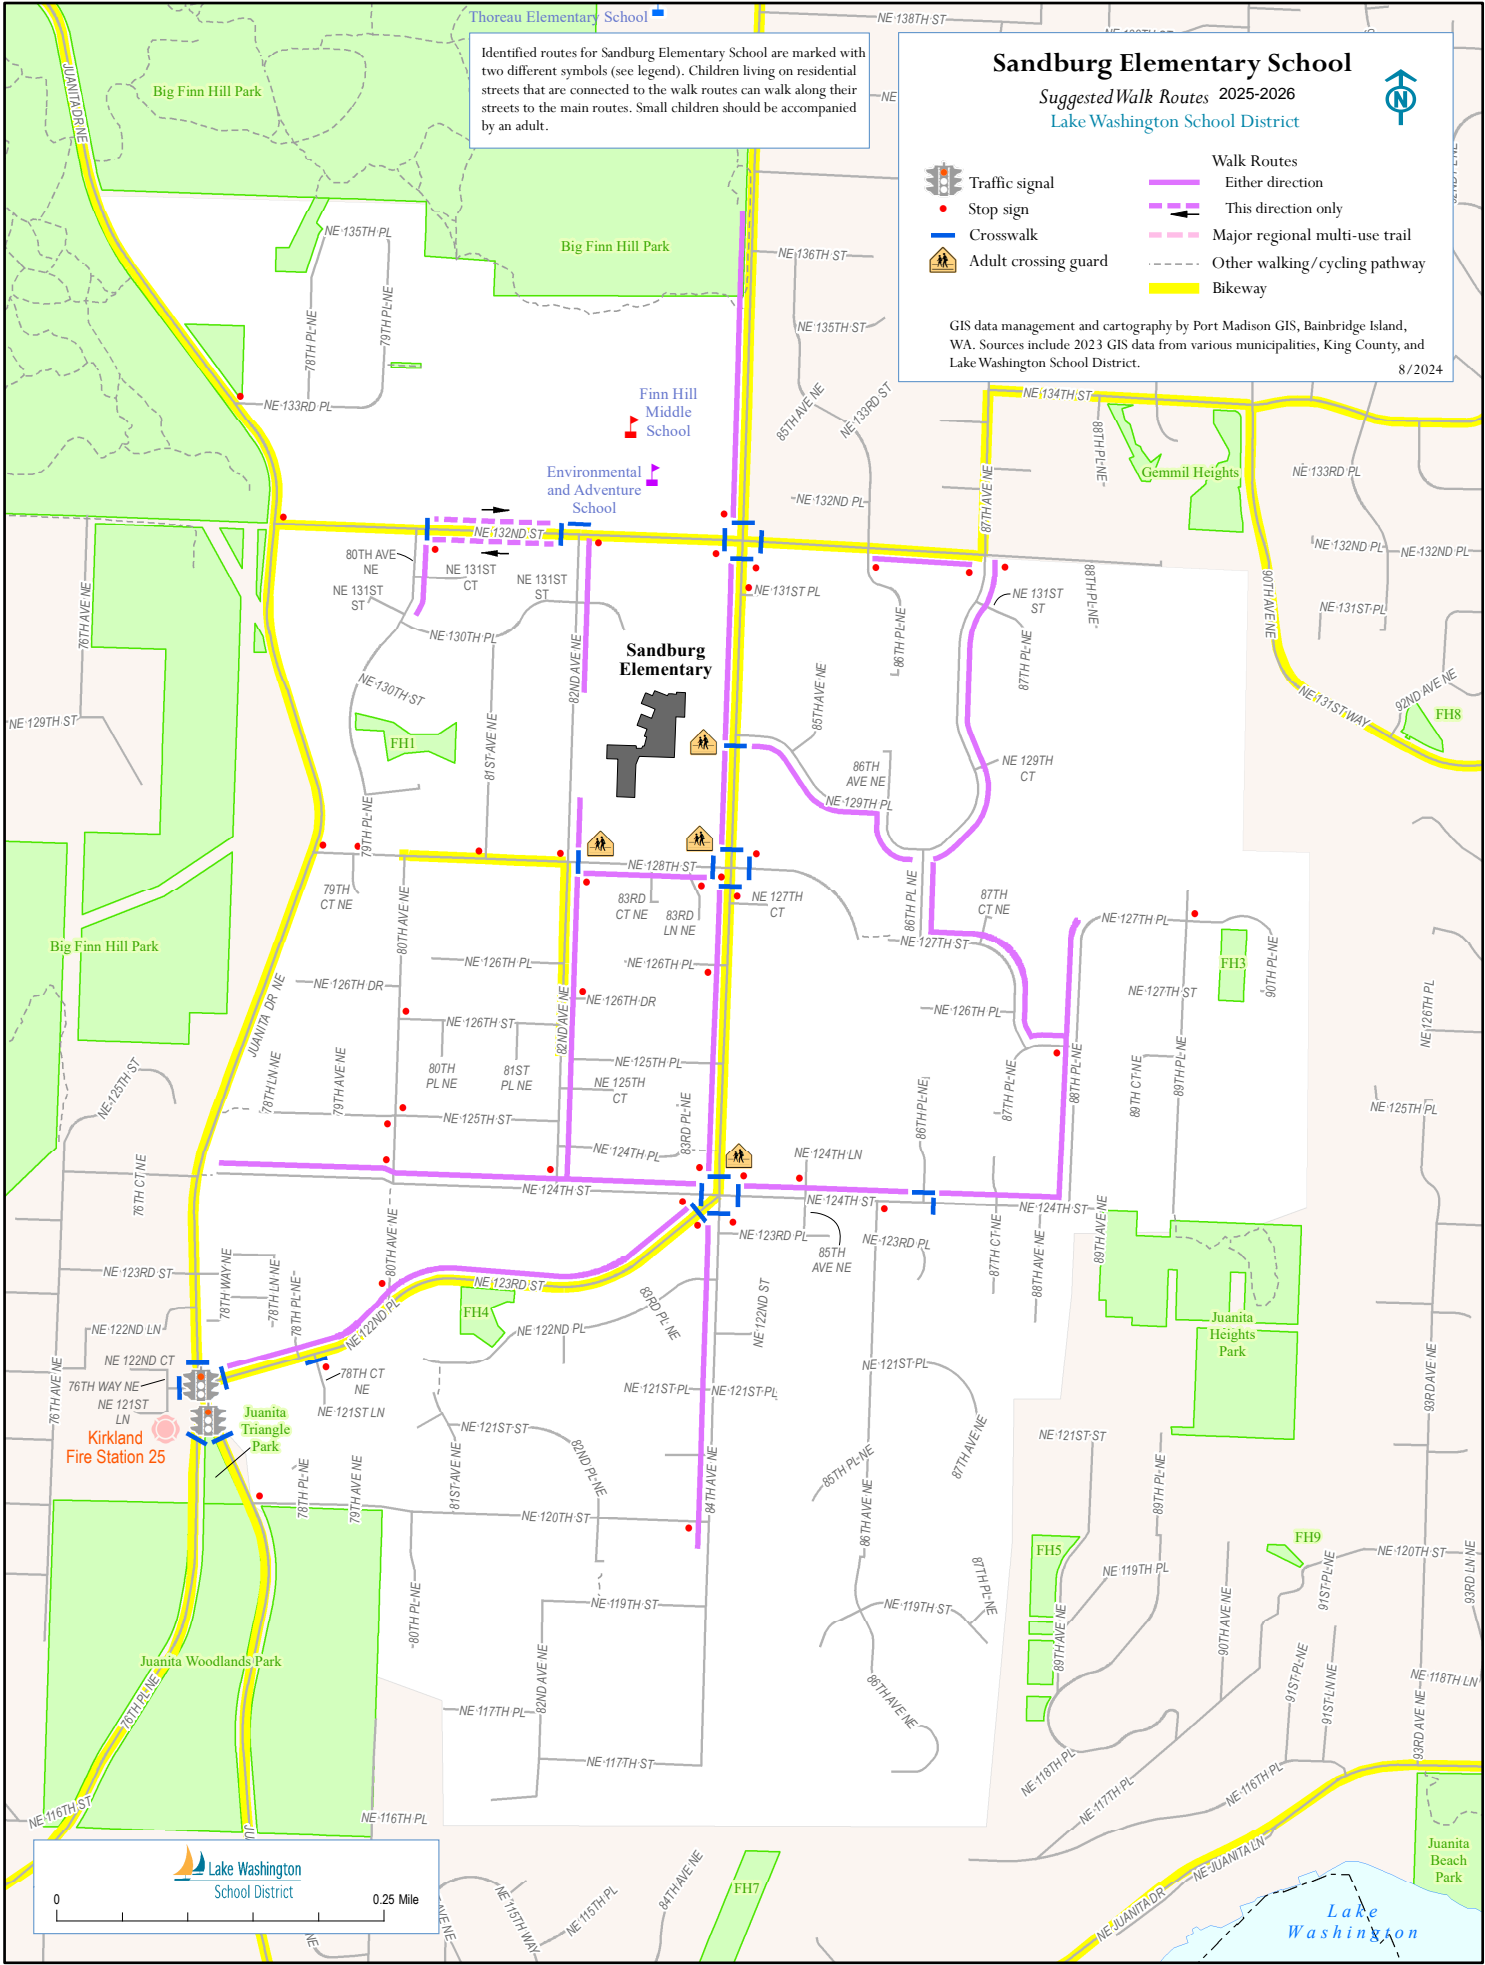

Identified routes for Sandburg Elementary School are marked with two different symbols (see legend). Children living on residential streets that are connected to the walk routes can walk along their streets to the main routes. Small children should be accompanied by an adult.

Sandburg Elementary School

Suggested Walk Routes 2025-2026
Lake Washington School District

- | | | | |
|--|----------------------|--|---------------------------------|
| | Traffic signal | | Walk Routes
Either direction |
| | Stop sign | | This direction only |
| | Crosswalk | | Major regional multi-use trail |
| | Adult crossing guard | | Other walking/cycling pathway |
| | | | Bikeway |

GIS data management and cartography by Port Madison GIS, Bainbridge Island, WA. Sources include 2023 GIS data from various municipalities, King County, and Lake Washington School District. 8/2024

0 0.25 Mile