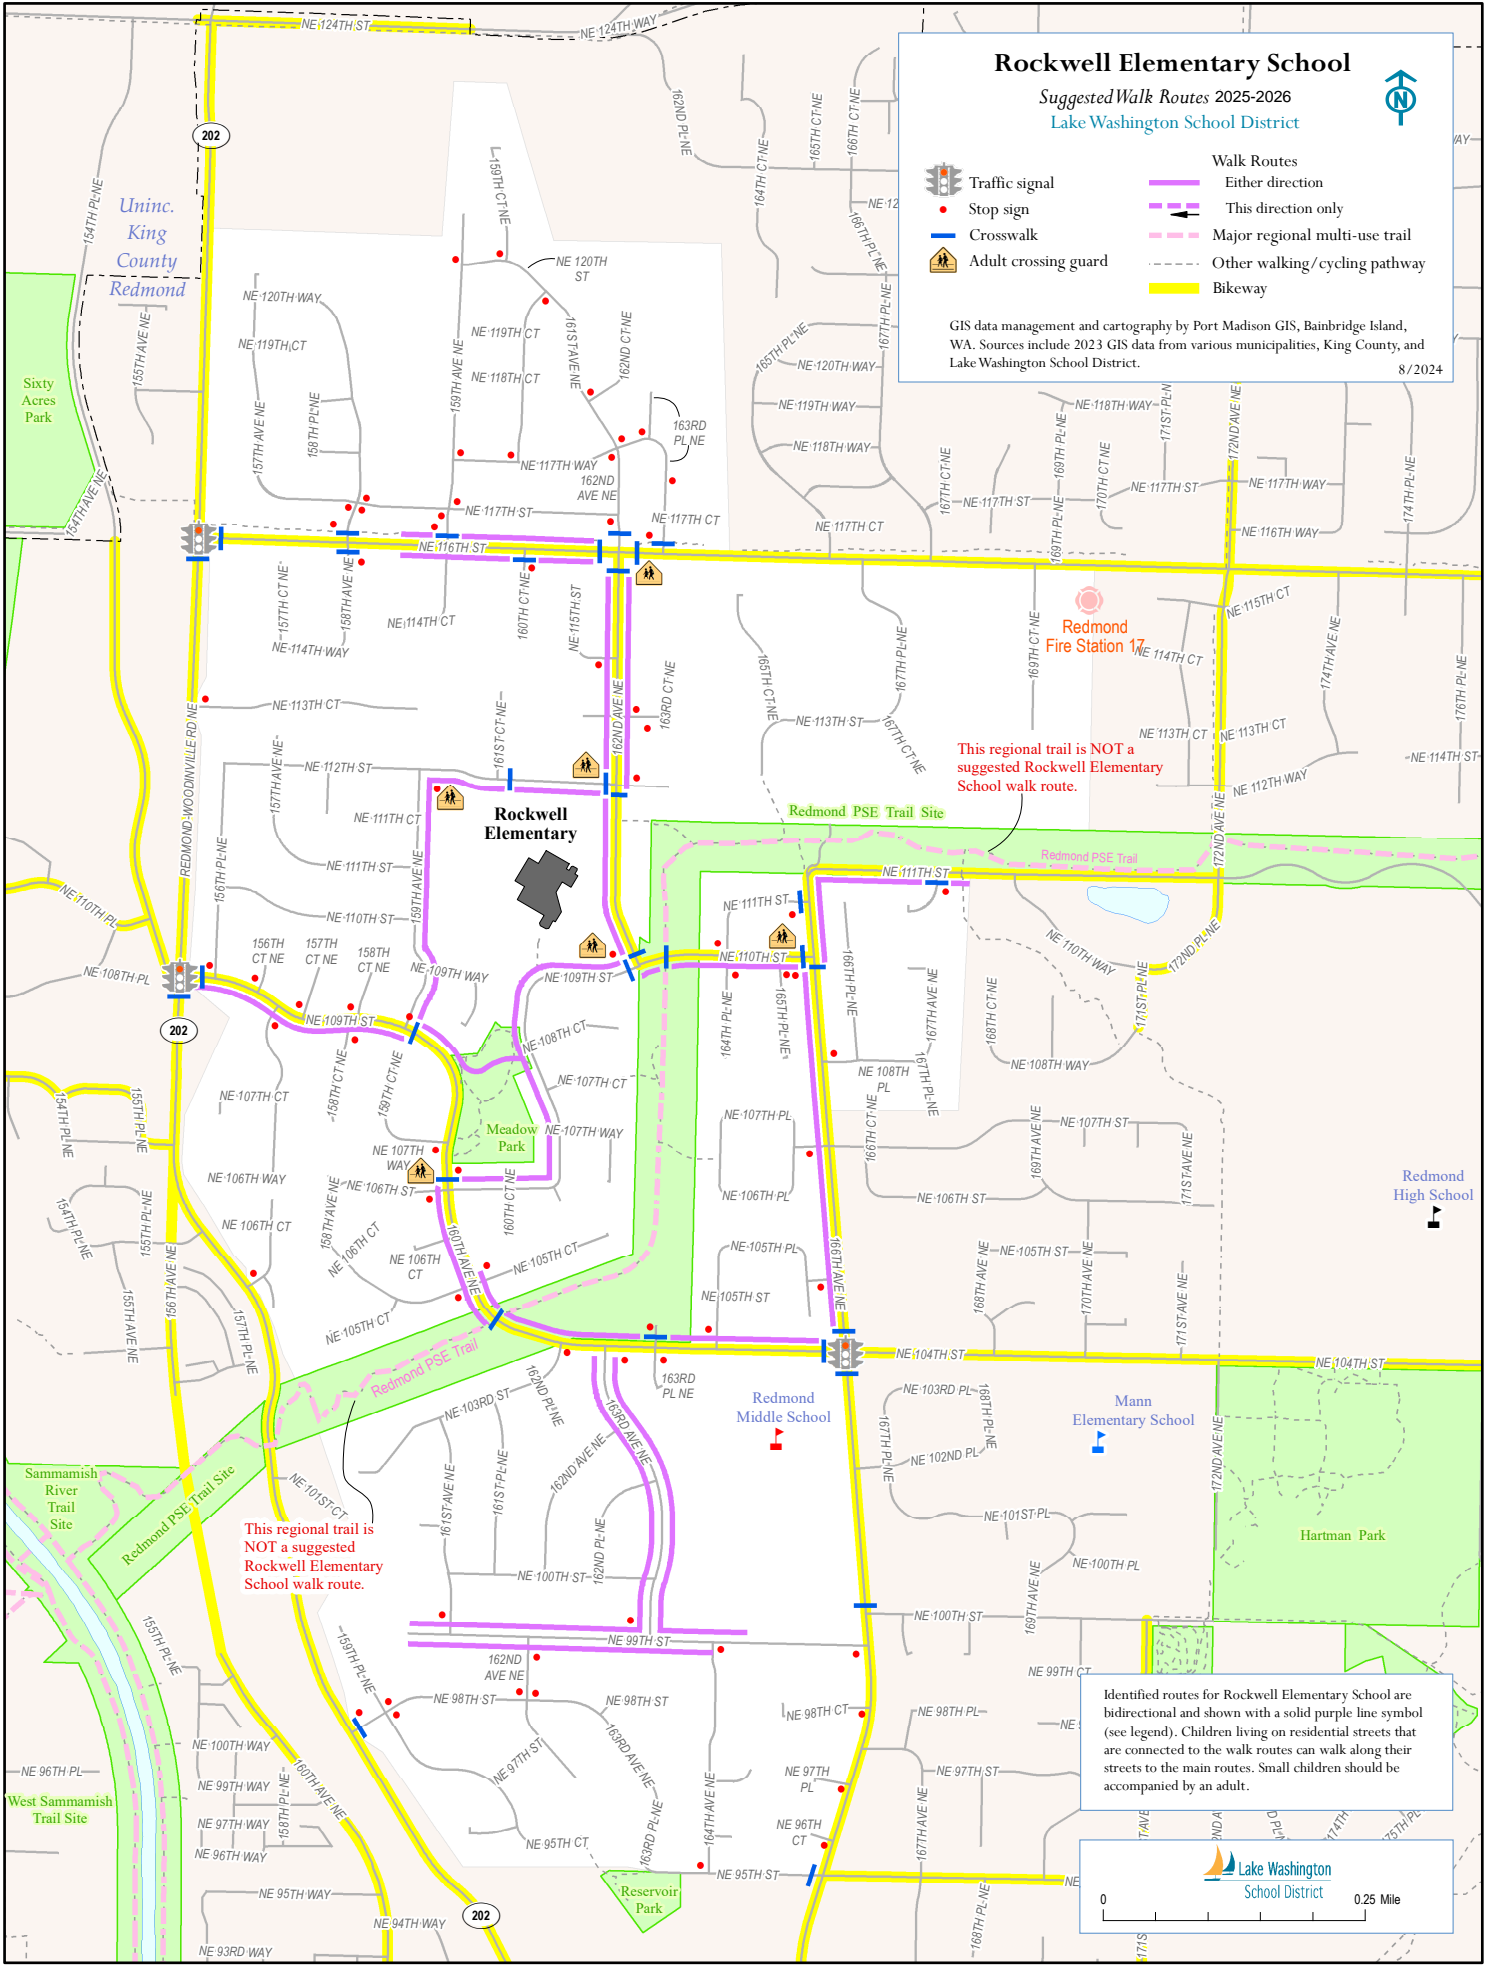

Rockwell Elementary School

Suggested Walk Routes 2025-2026
Lake Washington School District

- | | | | |
|--|----------------------|--|--------------------------------|
| | Traffic signal | | Walk Routes |
| | Stop sign | | Either direction |
| | Crosswalk | | This direction only |
| | Adult crossing guard | | Major regional multi-use trail |
| | | | Other walking/cycling pathway |
| | | | Bikeway |

GIS data management and cartography by Port Madison GIS, Bainbridge Island, WA. Sources include 2023 GIS data from various municipalities, King County, and Lake Washington School District. 8/2024

This regional trail is NOT a suggested Rockwell Elementary School walk route.

This regional trail is NOT a suggested Rockwell Elementary School walk route.

Identified routes for Rockwell Elementary School are bidirectional and shown with a solid purple line symbol (see legend). Children living on residential streets that are connected to the walk routes can walk along their streets to the main routes. Small children should be accompanied by an adult.

Lake Washington School District
0 0.25 Mile