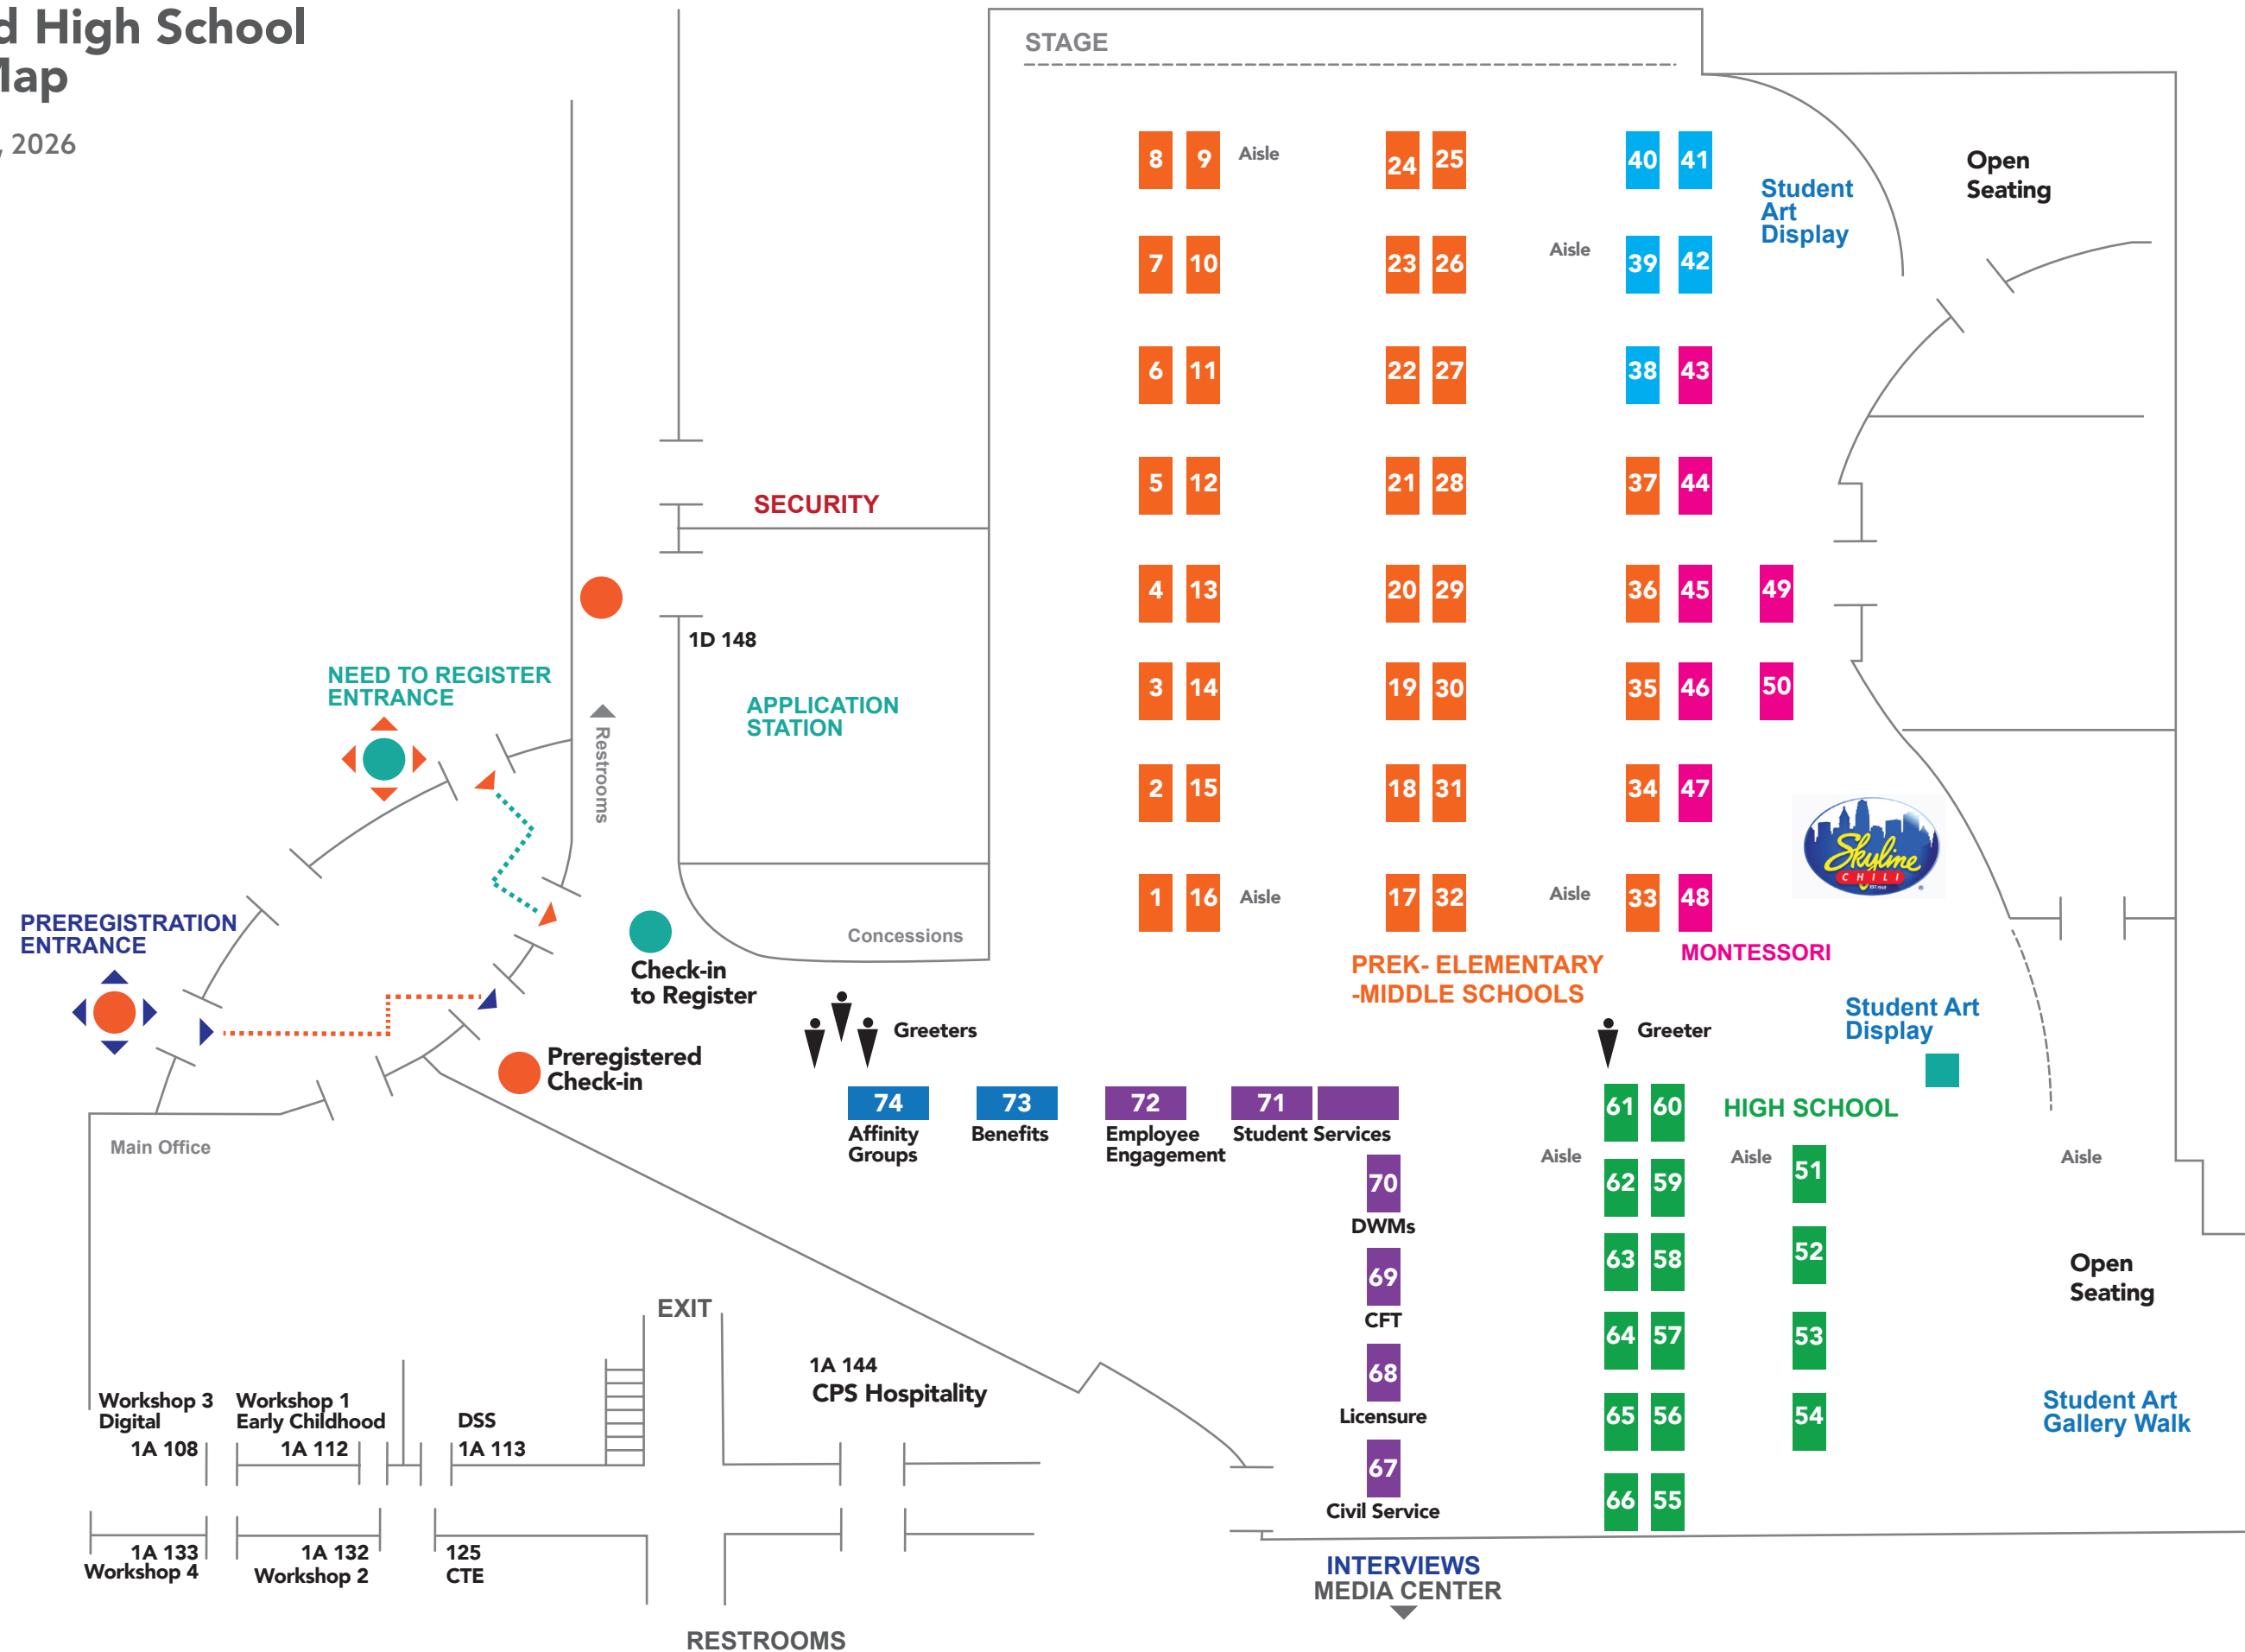

# Woodward High School Job Fair Map

Saturday, March 7, 2026

## Elementary

1. Academy of World Languages (AWL)
2. Academy of Multilingual Immersion Studies (AMIS)
3. Bond Hill Academy
4. Bramble Nature Campus
5. Carson School
6. Carthage School
7. Chase School
8. Cheviot School
9. Clifton Area Neighborhood School (CANS)
10. College Hill Academy
11. Covedale School
12. Fairview-Clifton German Language School
13. Frederick Douglass School
14. Hartwell School
15. Hays-Porter School
16. Hyde Park School
17. John J. Gilligan Digital Academy
18. John P. Parker School
19. Kilgour School
20. LEAP Academy
21. Midway School
22. Mt. Airy School
23. Oyler School
24. Rees E. Price Academy
25. Rising Stars
26. Roberts Academy
27. Rockdale Academy
28. Roll Hill School
29. Roselawn Condon School
30. Rothenberg Preparatory Academy
31. Sayler Park School
32. SCPA-School for Creative and Performing Arts
33. Silverton Elementary School
34. Westwood School
35. William H. Taft Elementary School
36. Winton Hills Academy
37. Woodford Academy

## Middle Schools

38. Ethel M. Taylor Academy
39. Evanston Academy
40. Pleasant Hill Academy
41. Shroder Middle School
42. South Avondale School

## Montessori (K-12)

43. Dater Montessori School
44. James N. Gamble Montessori Elementary School
45. North Avondale Montessori School
46. Parker Woods Montessori School
47. Pleasant Ridge Montessori School
48. Sands Montessori School
49. Clark Montessori School
50. Gamble Montessori School