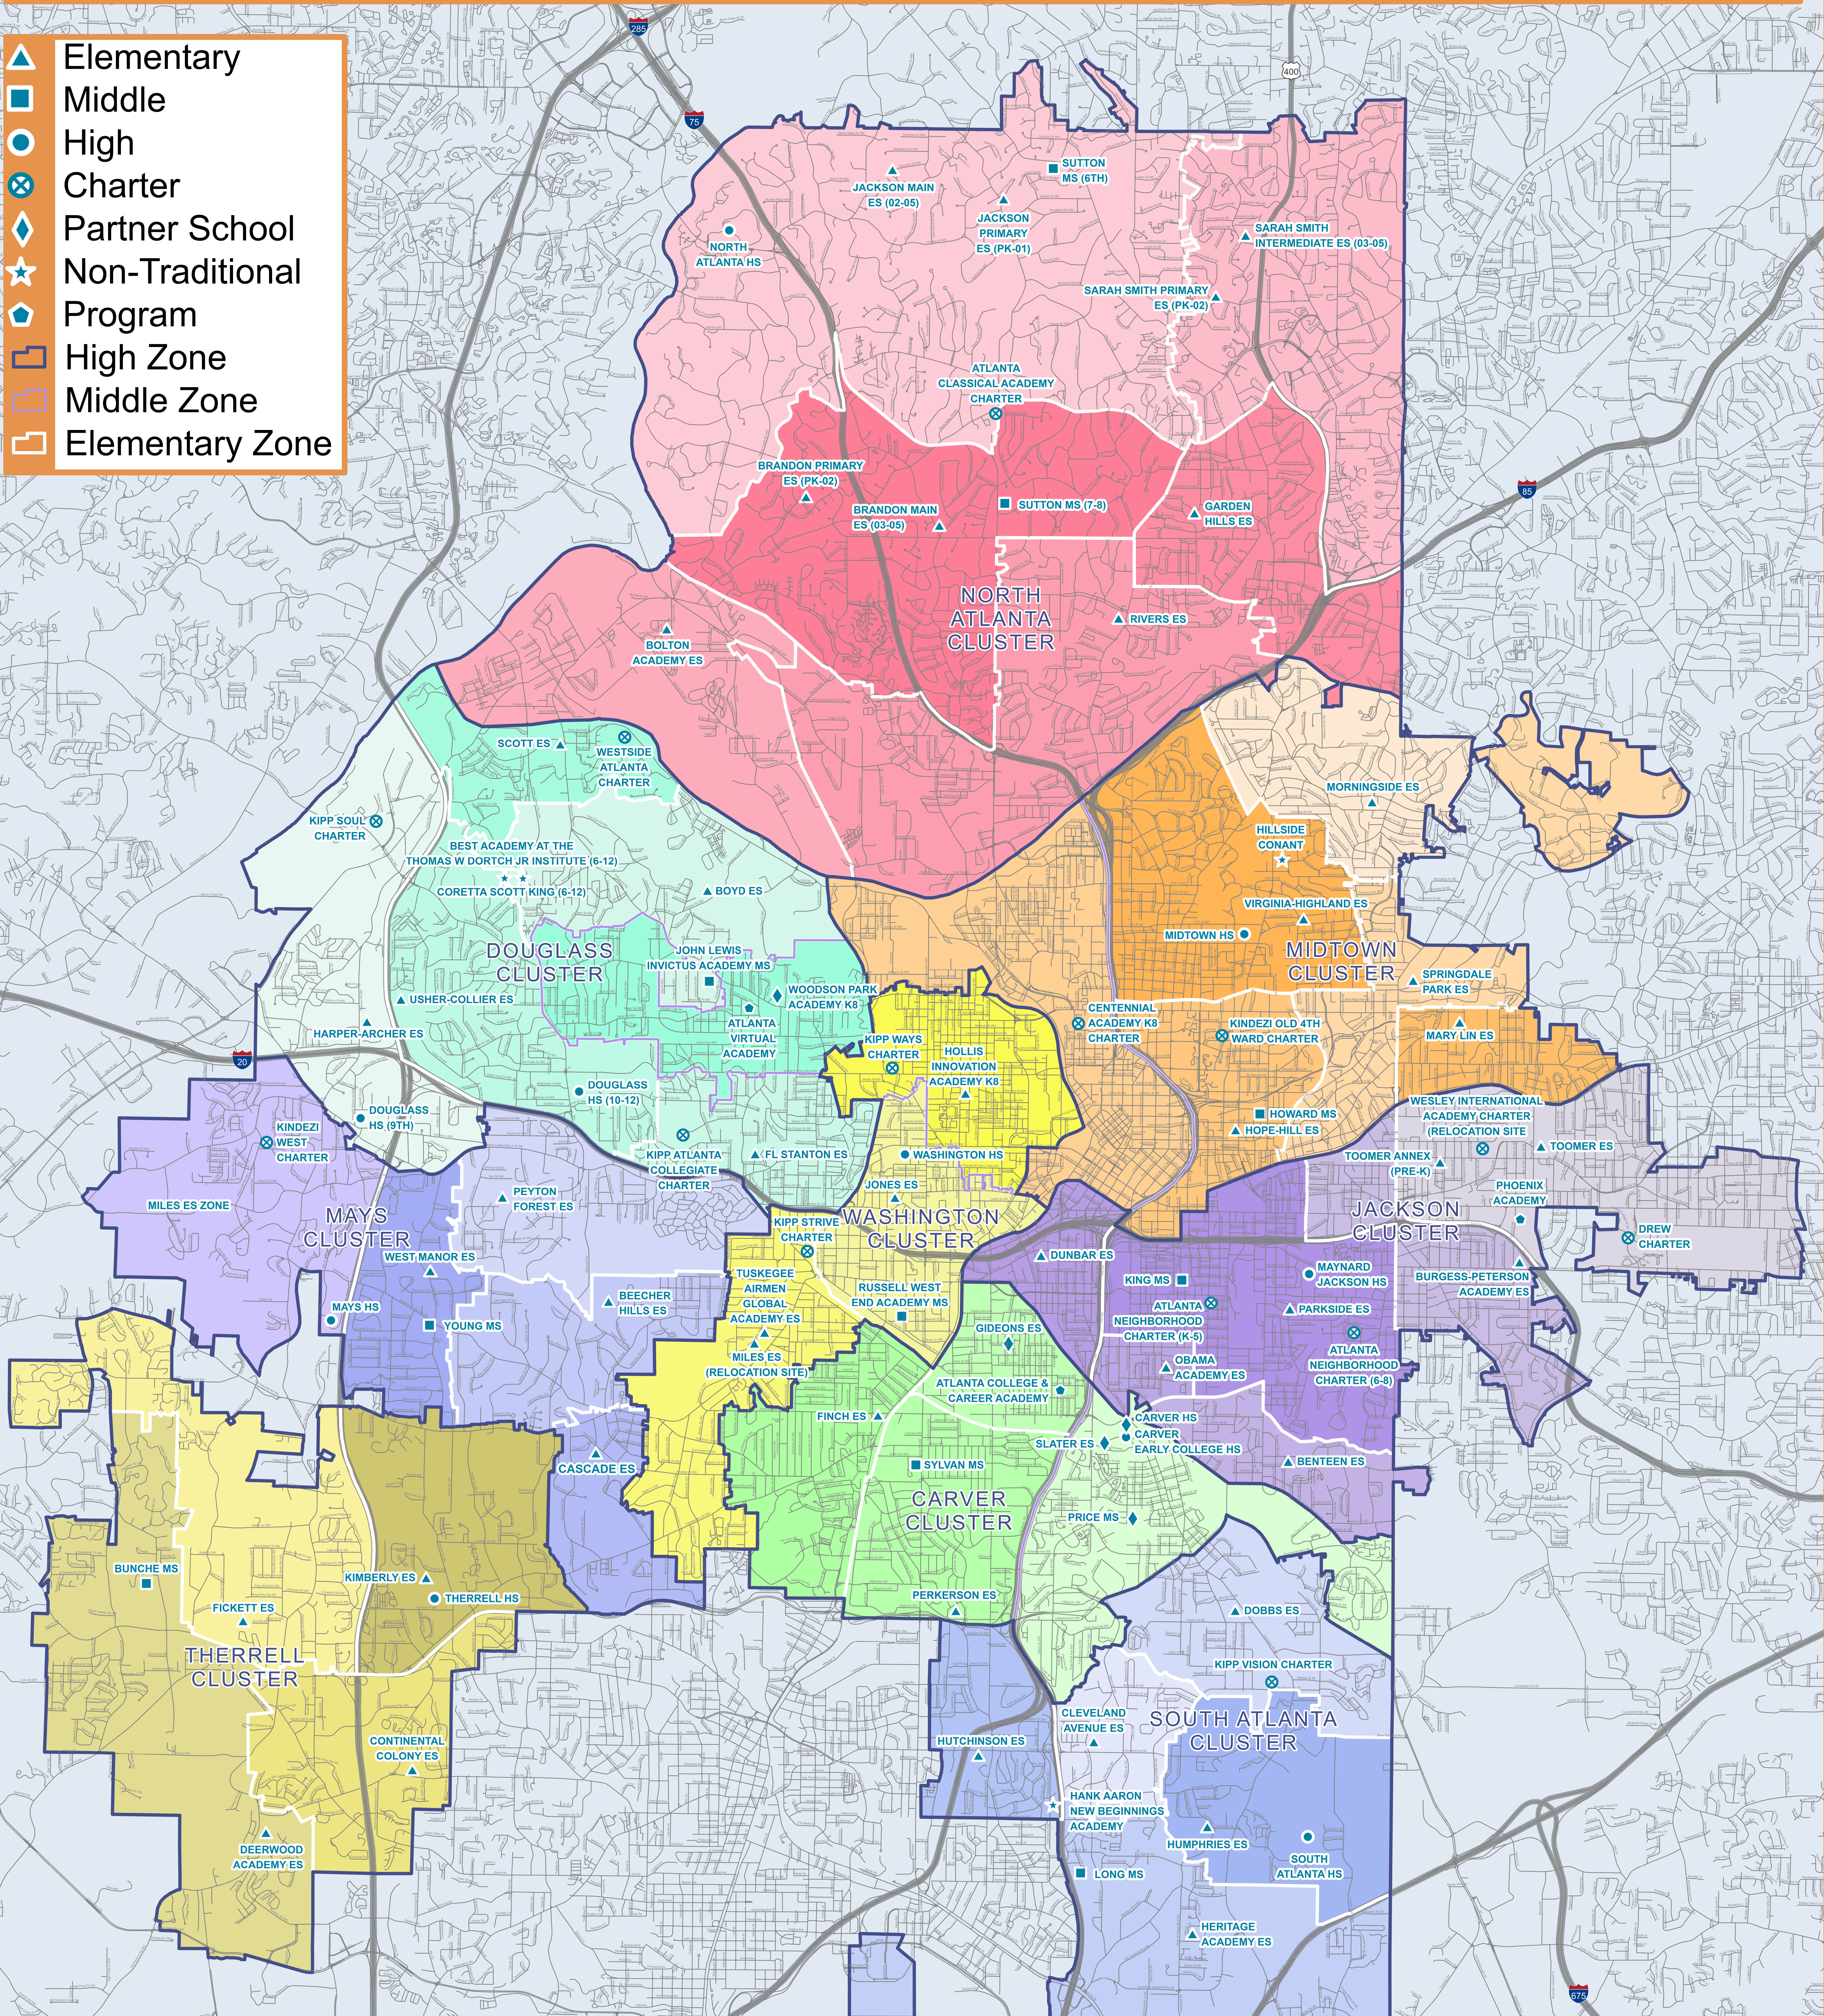

ATLANTA
PUBLIC
SCHOOLS

Attendance Zones: 2025-26 SY

- ▲ Elementary
- Middle
- High
- ⊗ Charter
- ◆ Partner School
- ★ Non-Traditional
- ◆ Program
- ▭ High Zone
- ▭ Middle Zone
- ▭ Elementary Zone

August, 2025