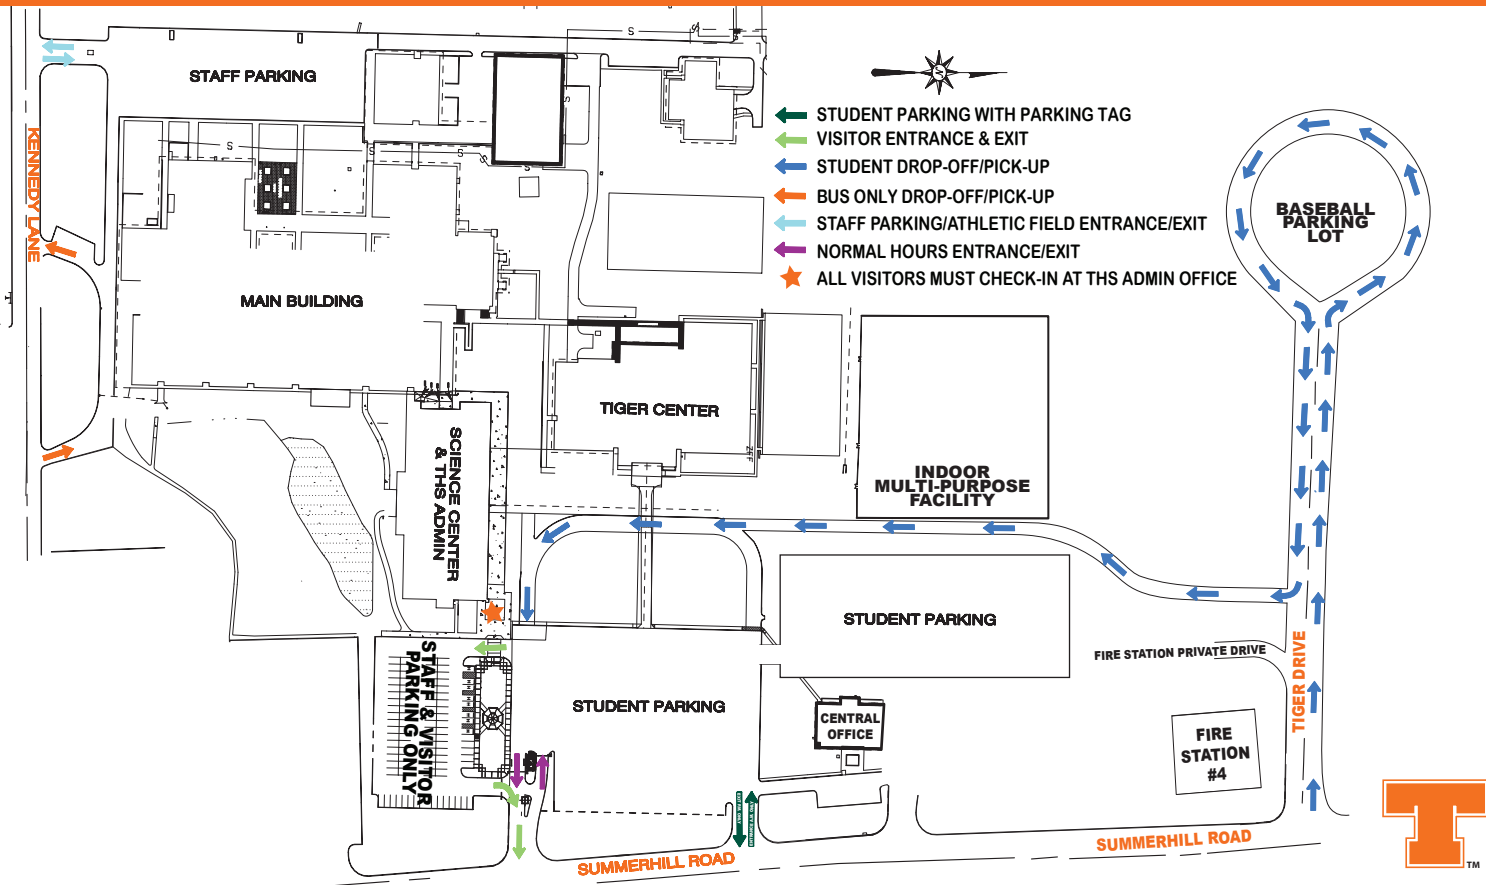

TEXAS HIGH SCHOOL TRAFFIC CIRCULATION MAP

- ➔ STUDENT PARKING WITH PARKING TAG
- ➔ VISITOR ENTRANCE & EXIT
- ➔ STUDENT DROP-OFF/PICK-UP
- ➔ BUS ONLY DROP-OFF/PICK-UP
- ➔ STAFF PARKING/ATHLETIC FIELD ENTRANCE/EXIT
- ➔ NORMAL HOURS ENTRANCE/EXIT
- ★ ALL VISITORS MUST CHECK-IN AT THS ADMIN OFFICE