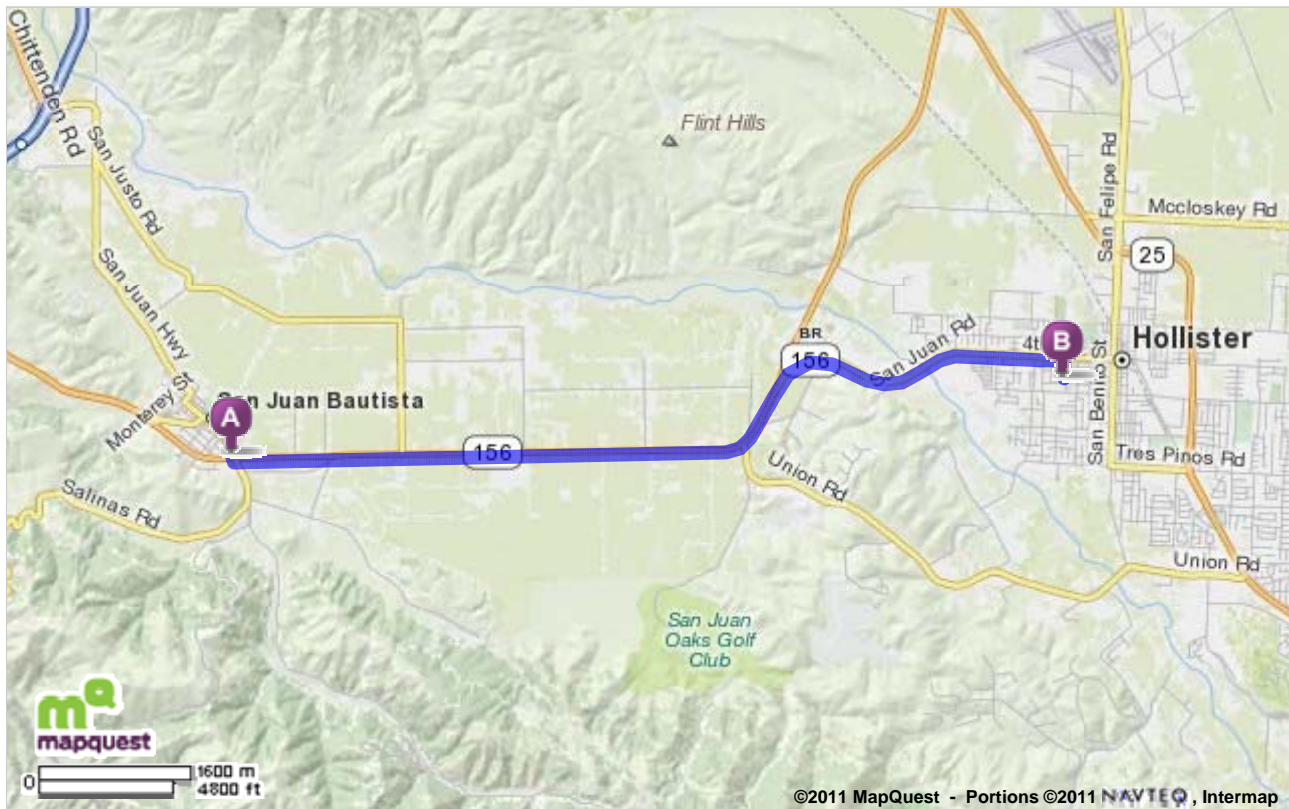

**Trip to:**  
 Sacred Heart School  
 670 College St  
 Hollister, CA 95023  
 (831) 637-4157  
**7.56 miles**  
**10 minutes**

 <b>San Juan School</b> 100 Nyland Dr, San Jn Bautista, CA 95045 (831) 623-4538	<b>Miles Per Section</b>	<b>Miles Driven</b>
 1. Start out going WEST on NYLAND DR toward THE ALAMEDA.	<b>Go 0.01 Mi</b>	0.01 mi
 2. Turn LEFT onto THE ALAMEDA.	<b>Go 0.05 Mi</b>	0.06 mi
  3. Take the 1st LEFT onto CA-156 / CR-G1. Continue to follow CA-156. <i>If you reach LANG ST you've gone a little too far</i>	<b>Go 4.7 Mi</b>	4.8 mi
  4. Stay STRAIGHT to go onto CA-156-BR E / CR-G1 N / SAN JUAN RD. Continue to follow CA-156-BR E.	<b>Go 1.4 Mi</b>	6.2 mi
 5. CA-156-BR E becomes SAN JUAN RD.	<b>Go 1.0 Mi</b>	7.2 mi
 6. SAN JUAN RD becomes 4TH ST.	<b>Go 0.2 Mi</b>	7.4 mi
 7. Turn RIGHT onto COLLEGE ST. <i>COLLEGE ST is just past MAPLETON AVE</i>	<b>Go 0.1 Mi</b>	7.6 mi
 8. 670 COLLEGE ST is on the RIGHT. <i>Your destination is just past 6TH ST</i> <i>If you reach 7TH ST you've gone a little too far</i>	<b>Go 0.01 Mi</b>	7.6 mi
 <b>Sacred Heart School</b> 670 College St, Hollister, CA 95023 (831) 637-4157	<b>7.6 mi</b>	<b>7.6 mi</b>

**Total Travel Estimate: 7.56 miles - about 10 minutes**

[All rights reserved. Use subject to License/Copyright](#)

Directions and maps are informational only. We make no warranties on the accuracy of their content, road conditions or route usability or expeditiousness. You assume all risk of use. MapQuest and its suppliers shall not be liable to you for any loss or delay resulting from your use of MapQuest. Your use of MapQuest means you agree to our [Terms of Use](#)